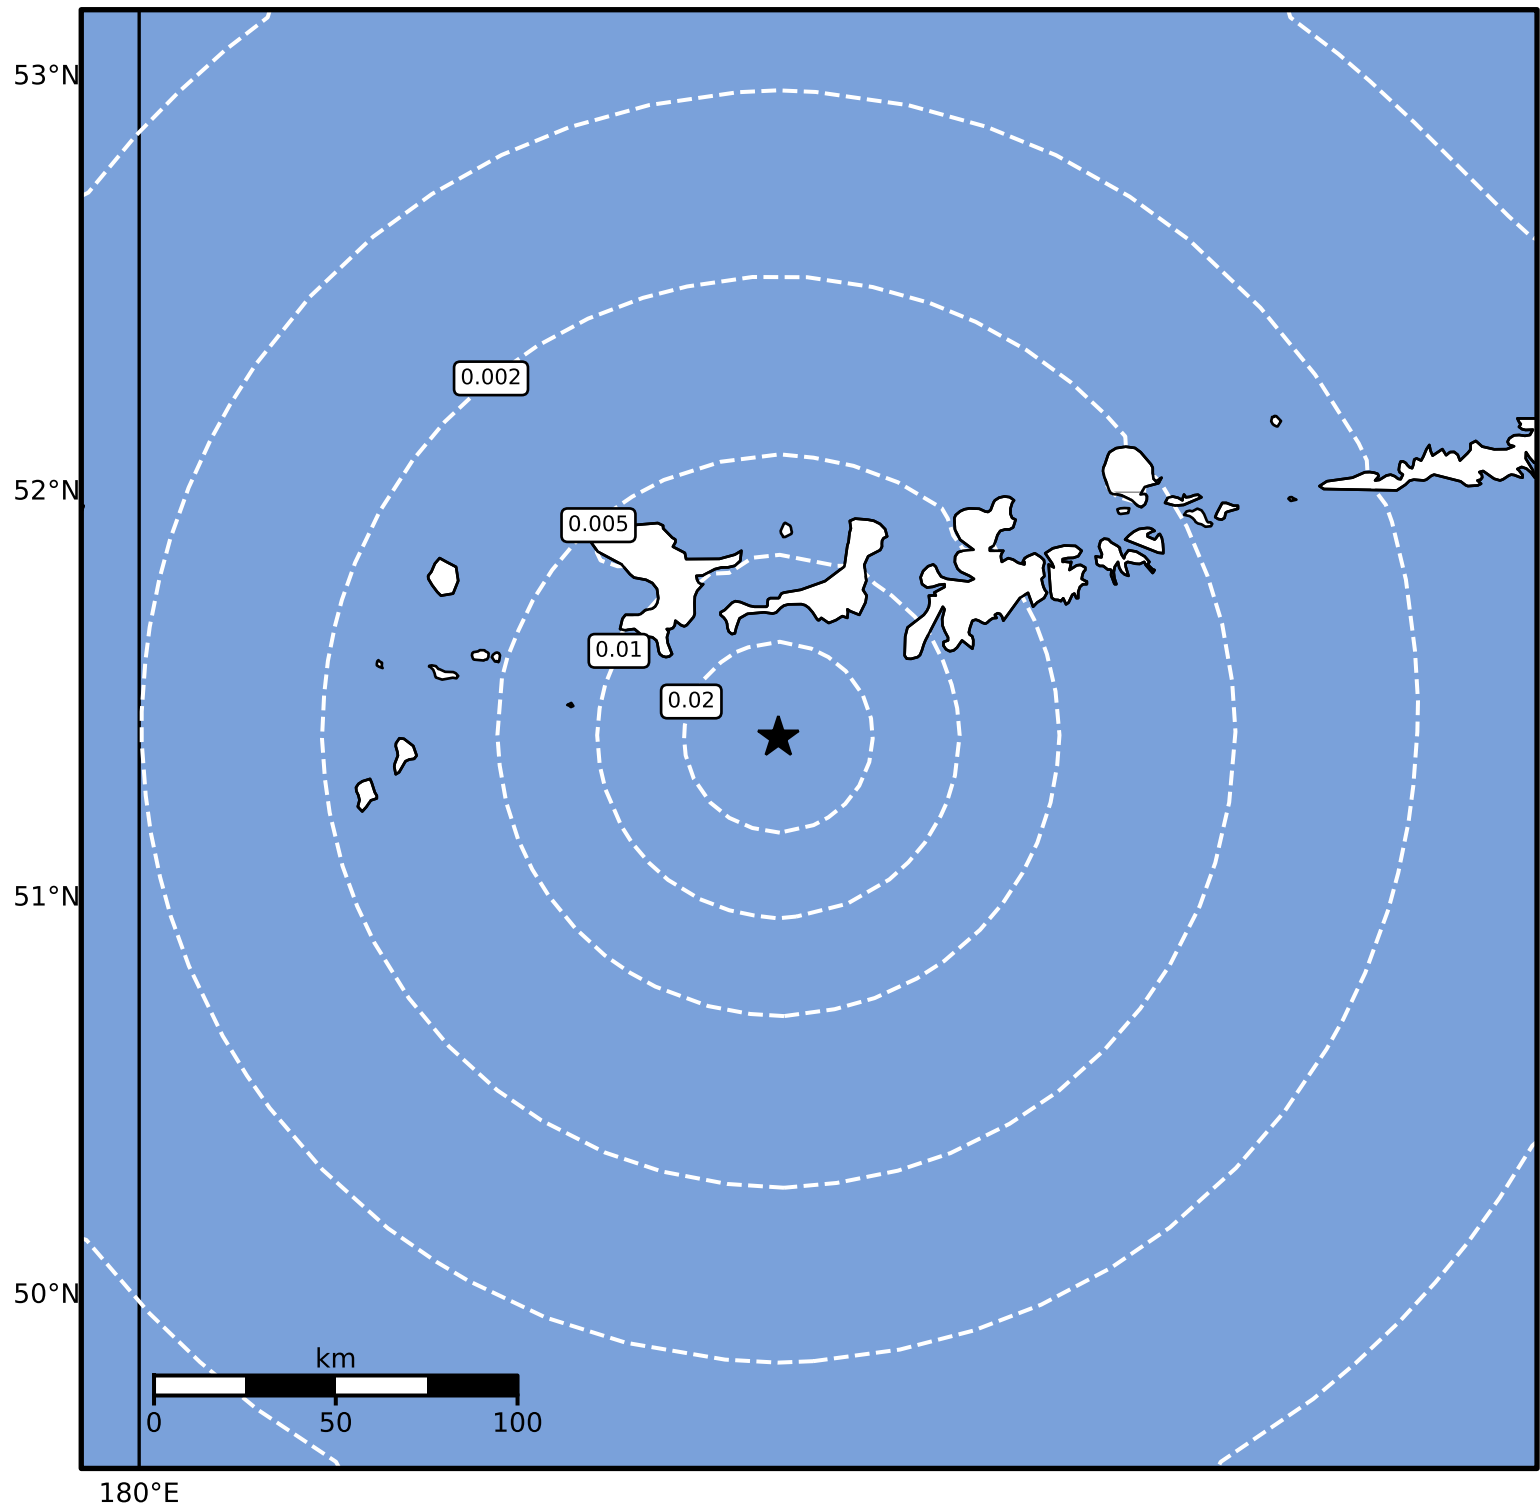

Peak Ground Velocity Map Alaska Earthquake Center
ShakeMap: 78 km (48 miles) SW of Adak
Mar 12, 2025 15:08:35 UTC M3.6 N51.40 W177.48 Depth: 33.5km ID:ak02539o4xjo

PGV (cm/s)	0.1	0.2	0.5	1	2	5	10	20	50	100	200
------------	-----	-----	-----	---	---	---	----	----	----	-----	-----

Scale based on Worden et al. (2012)

Version 2: Processed 2025-03-12T16:17:52Z

△ Seismic Instrument ○ Reported Intensity

★ Epicenter