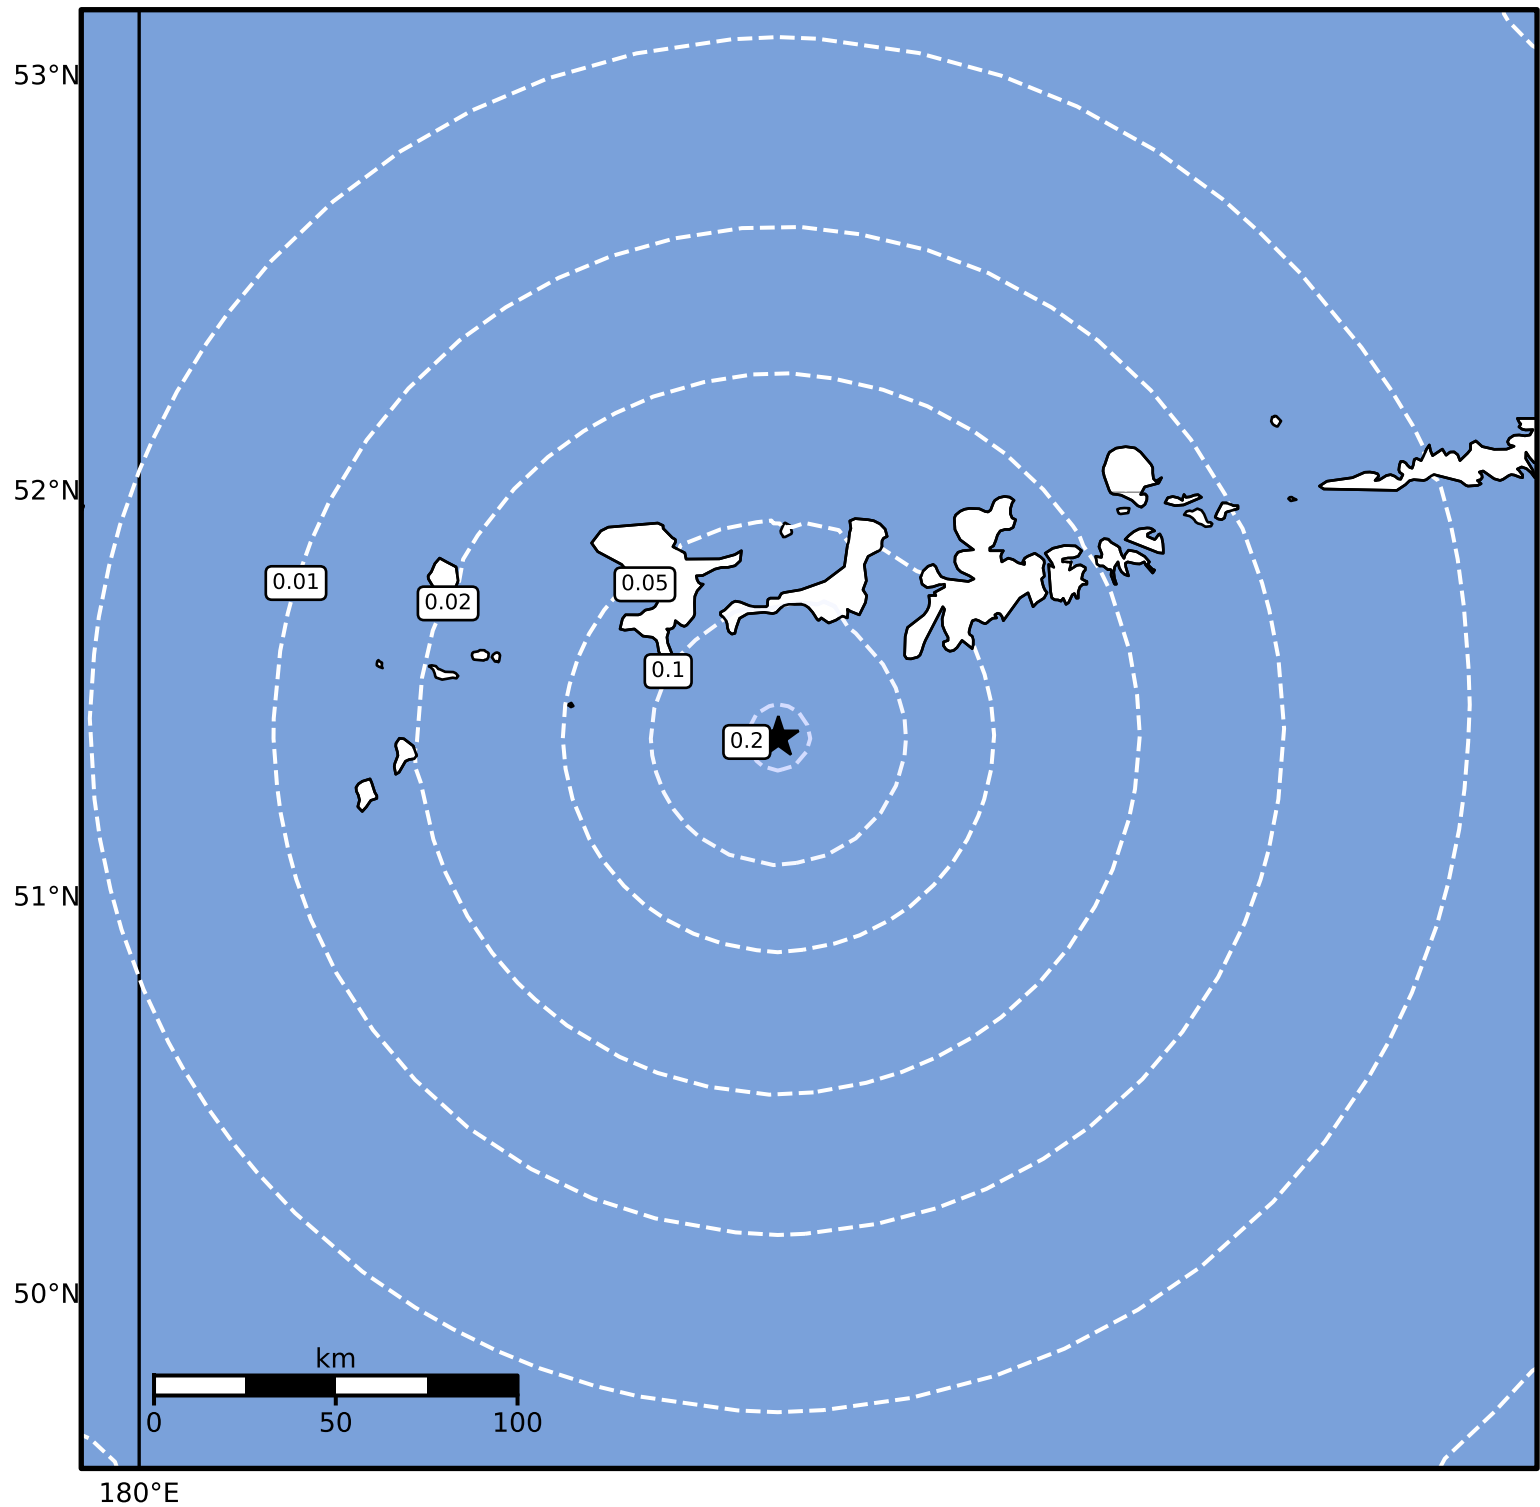

0.3 Second Peak Spectral Acceleration Map Alaska Earthquake Center
 ShakeMap: 78 km (48 miles) SW of Adak
 Mar 12, 2025 15:08:35 UTC M3.6 N51.40 W177.48 Depth: 33.5km ID:ak02539o4xjo

SA(0.3) (%g)	0.1	0.2	0.5	1	2	5	10	20	50	100	200
--------------	-----	-----	-----	---	---	---	----	----	----	-----	-----

Scale based on Worden et al. (2012)

Version 2: Processed 2025-03-12T16:17:52Z

△ Seismic Instrument ○ Reported Intensity

★ Epicenter