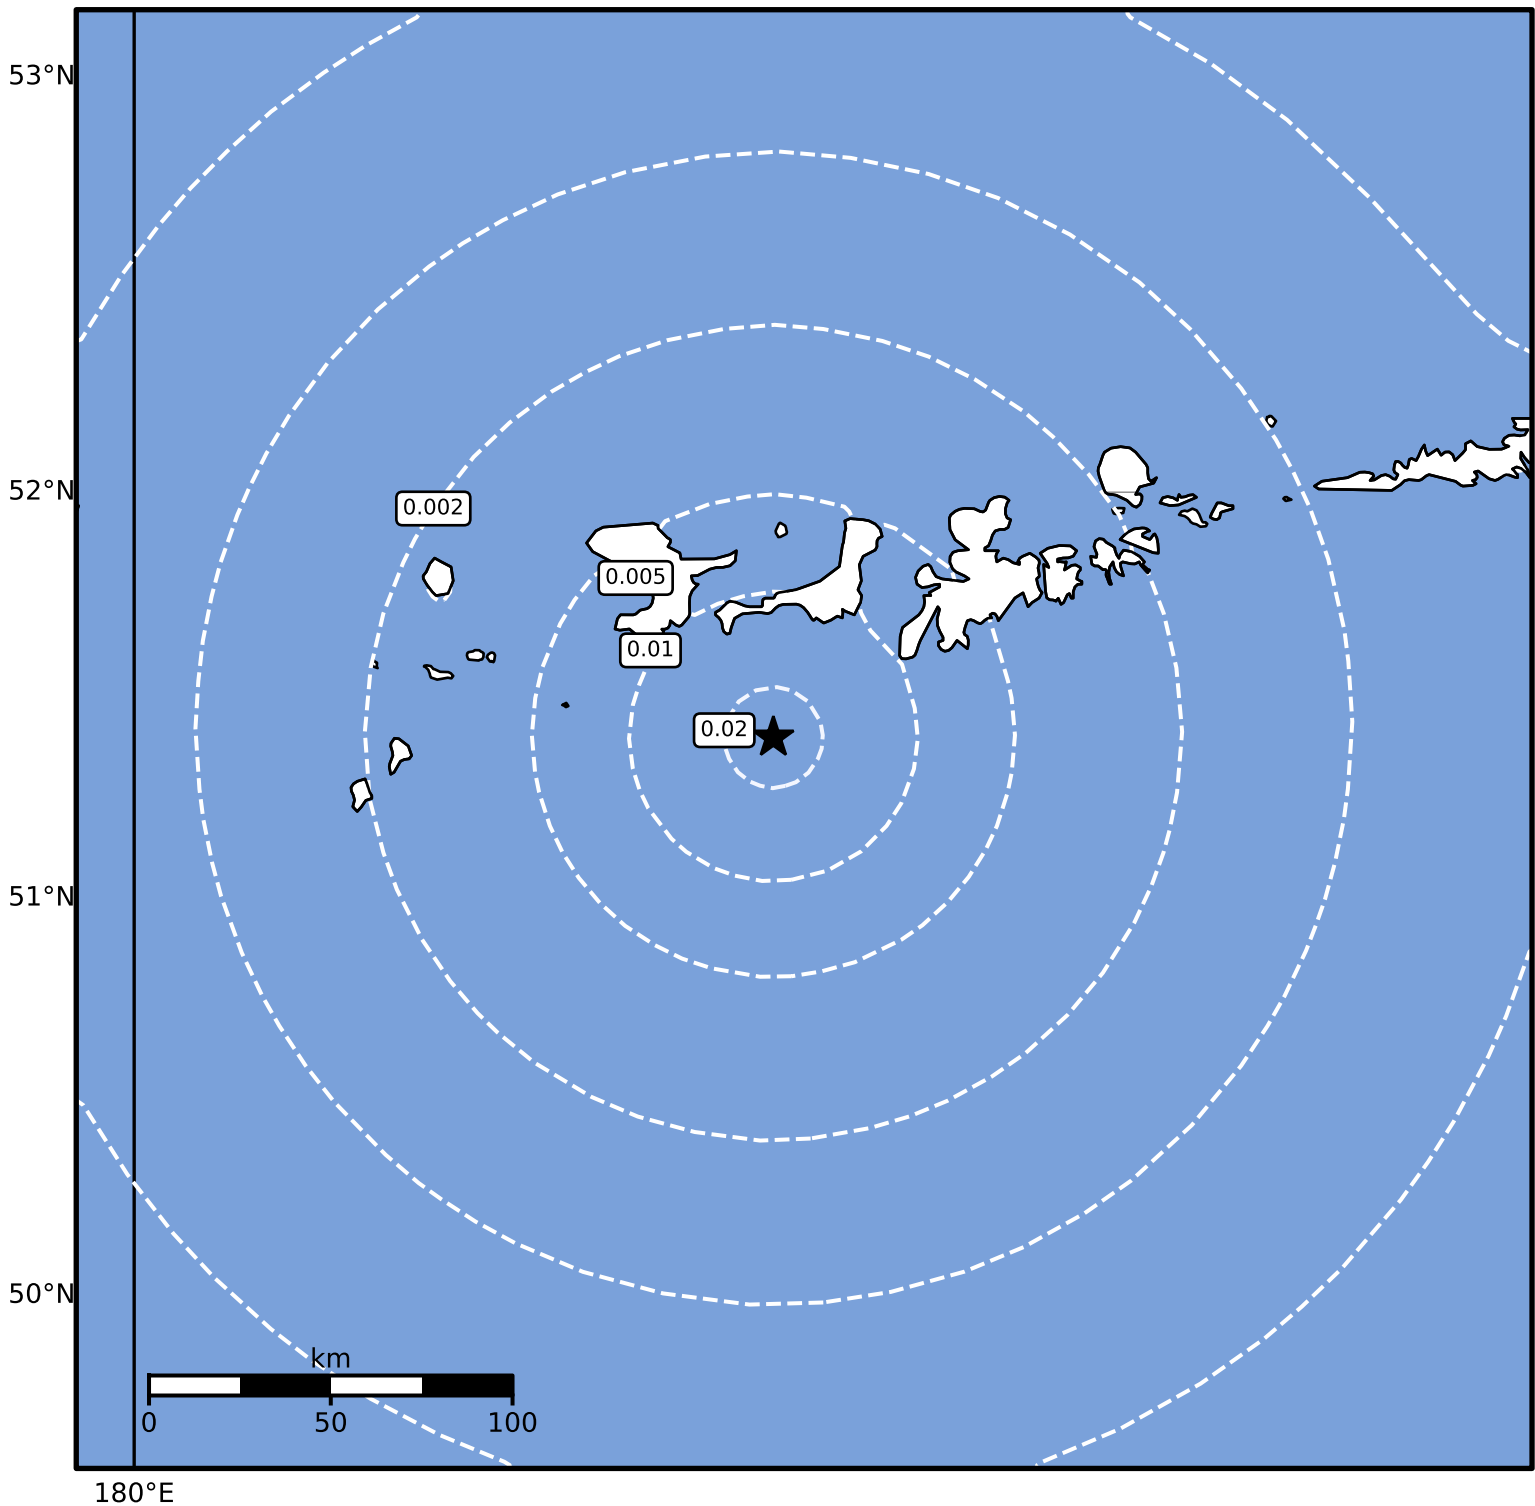

1.0 Second Peak Spectral Acceleration Map Alaska Earthquake Center
ShakeMap: 78 km (48 miles) SW of Adak
Mar 12, 2025 15:08:35 UTC M3.6 N51.40 W177.48 Depth: 33.5km ID:ak02539o4xjo

SA(1.0) (%g)	0.1	0.2	0.5	1	2	5	10	20	50	100	200
--------------	-----	-----	-----	---	---	---	----	----	----	-----	-----

Scale based on Worden et al. (2012)

Version 2: Processed 2025-03-12T16:17:52Z

△ Seismic Instrument ○ Reported Intensity

★ Epicenter