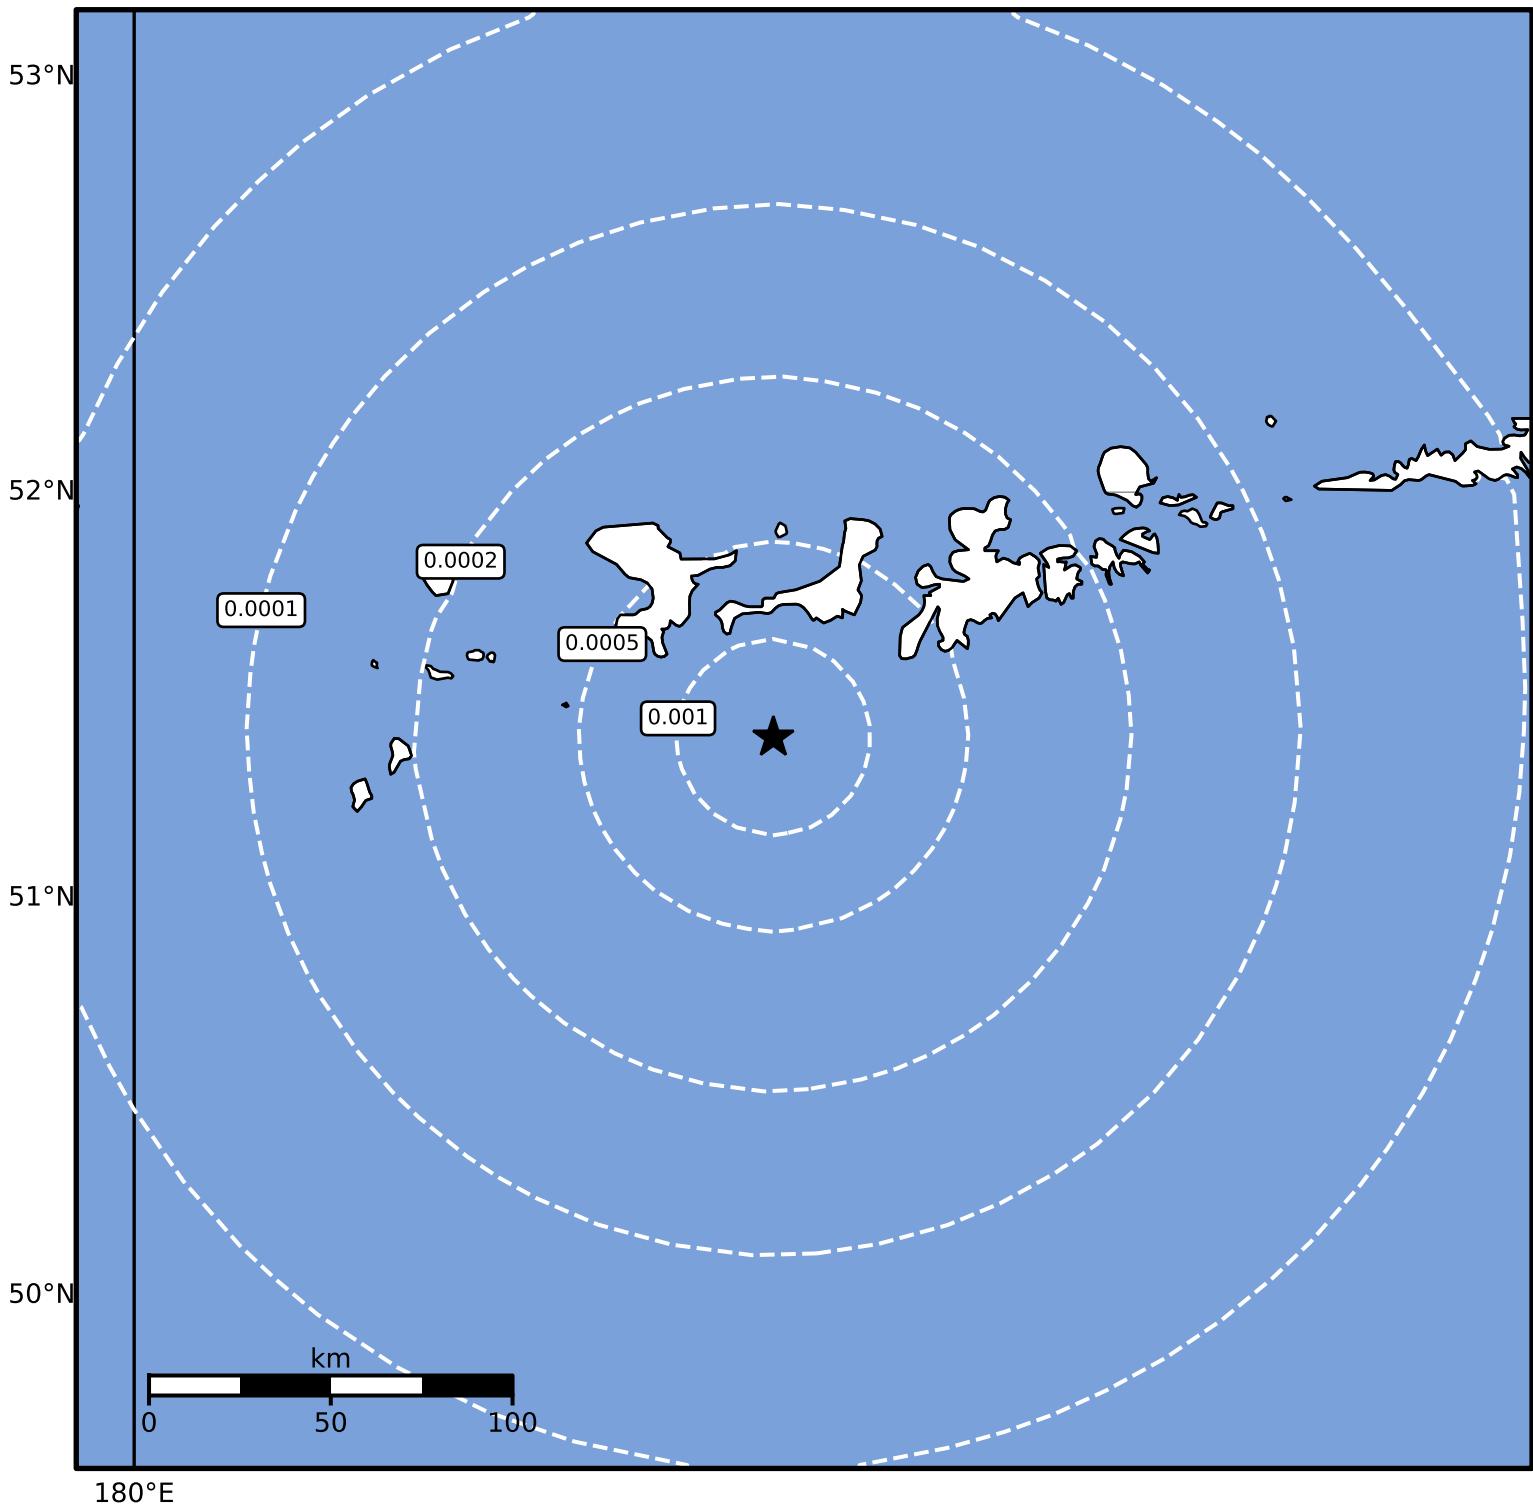

3.0 Second Peak Spectral Acceleration Map Alaska Earthquake Center
ShakeMap: 78 km (48 miles) SW of Adak
Mar 12, 2025 15:08:35 UTC M3.6 N51.40 W177.48 Depth: 33.5km ID:ak02539o4xjo

Scale based on Worden et al. (2012)

Version 2: Processed 2025-03-12T16:17:52Z

△ Seismic Instrument ○ Reported Intensity

★ Epicenter