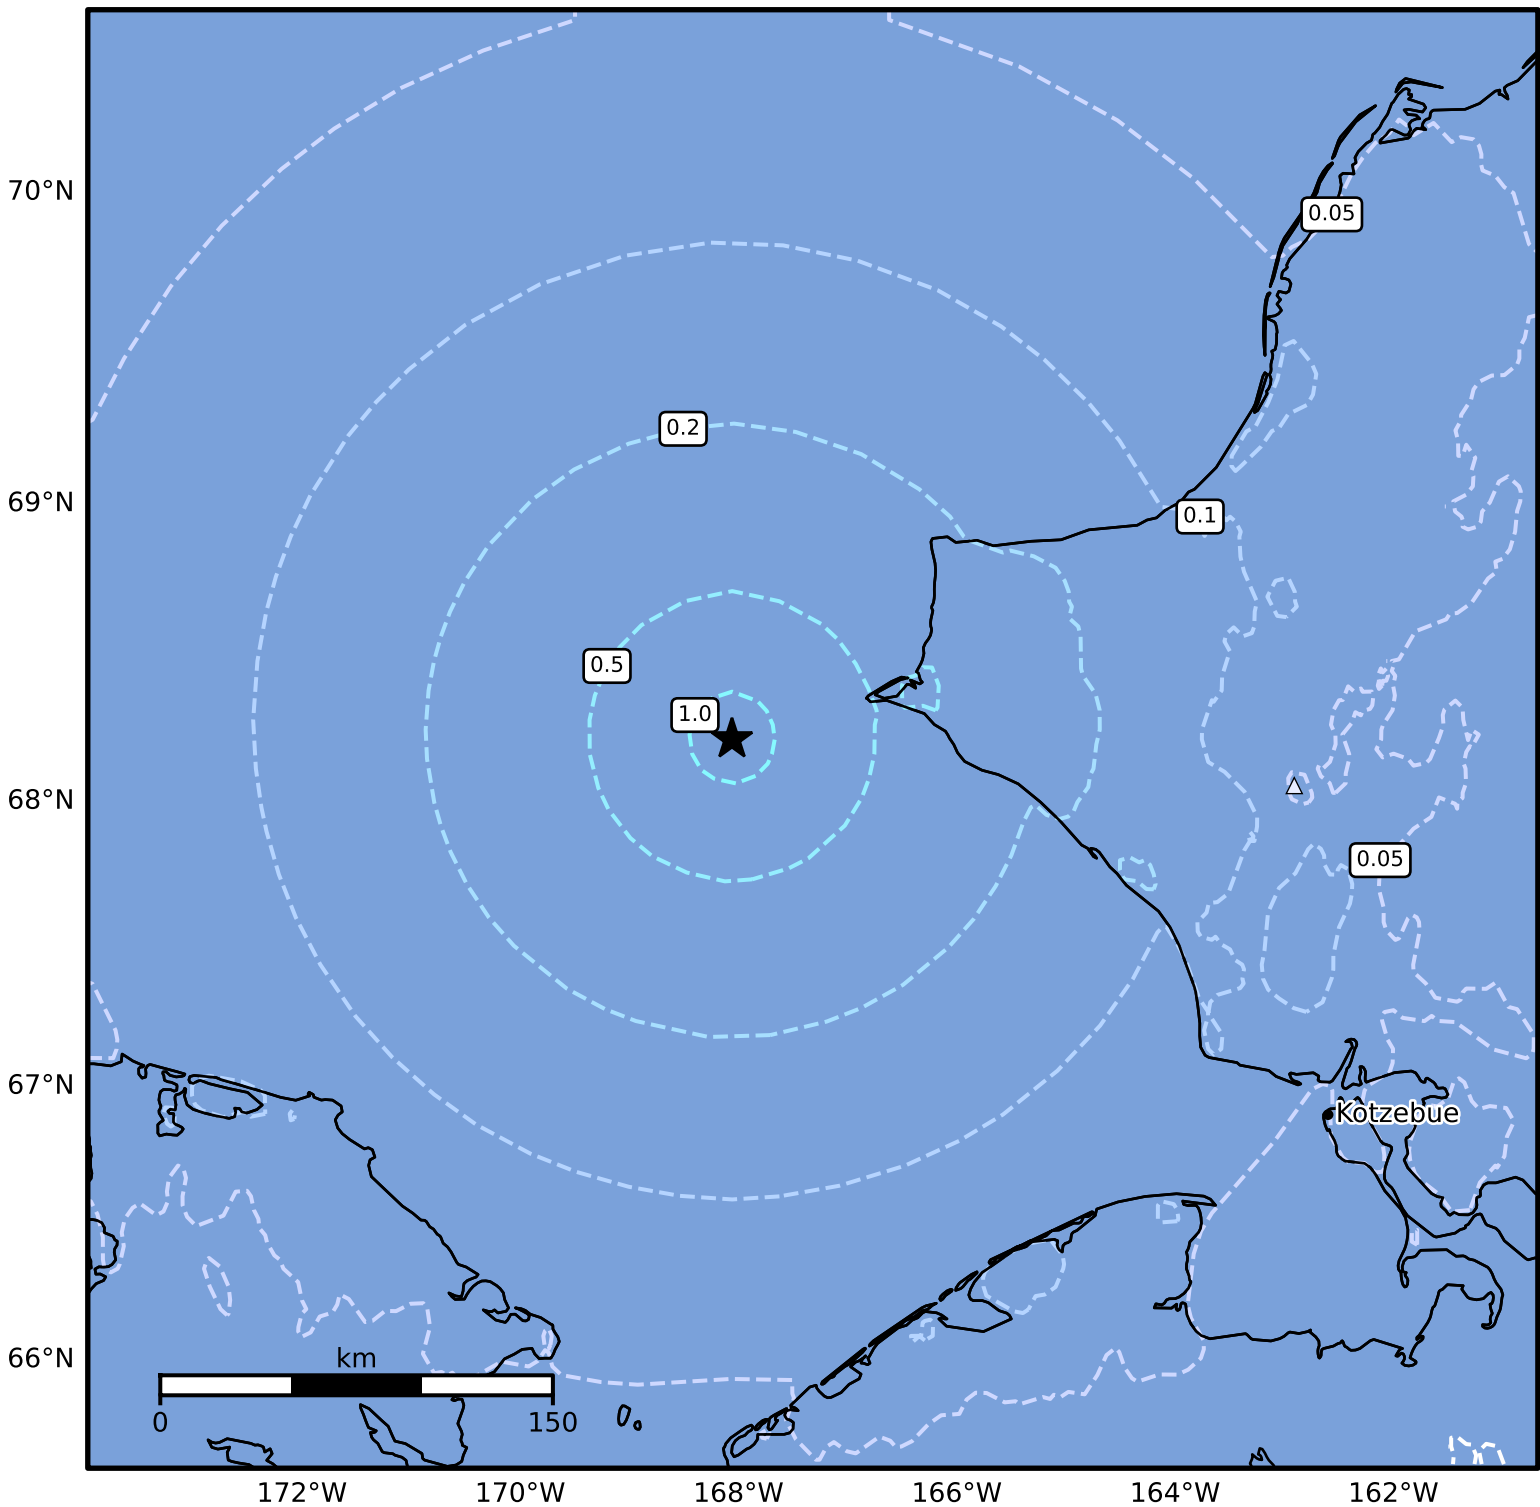

Peak Ground Velocity Map Alaska Earthquake Center  
ShakeMap: 54 km (34 miles) WSW of Point Hope  
Mar 12, 2025 17:29:50 UTC M5.0 N68.21 W168.06 Depth: 38.5km ID:ak02539pgcbe

Scale based on Worden et al. (2012) Version 2: Processed 2025-03-12T17:52:14Z

△ Seismic Instrument ○ Reported Intensity ★ Epicenter