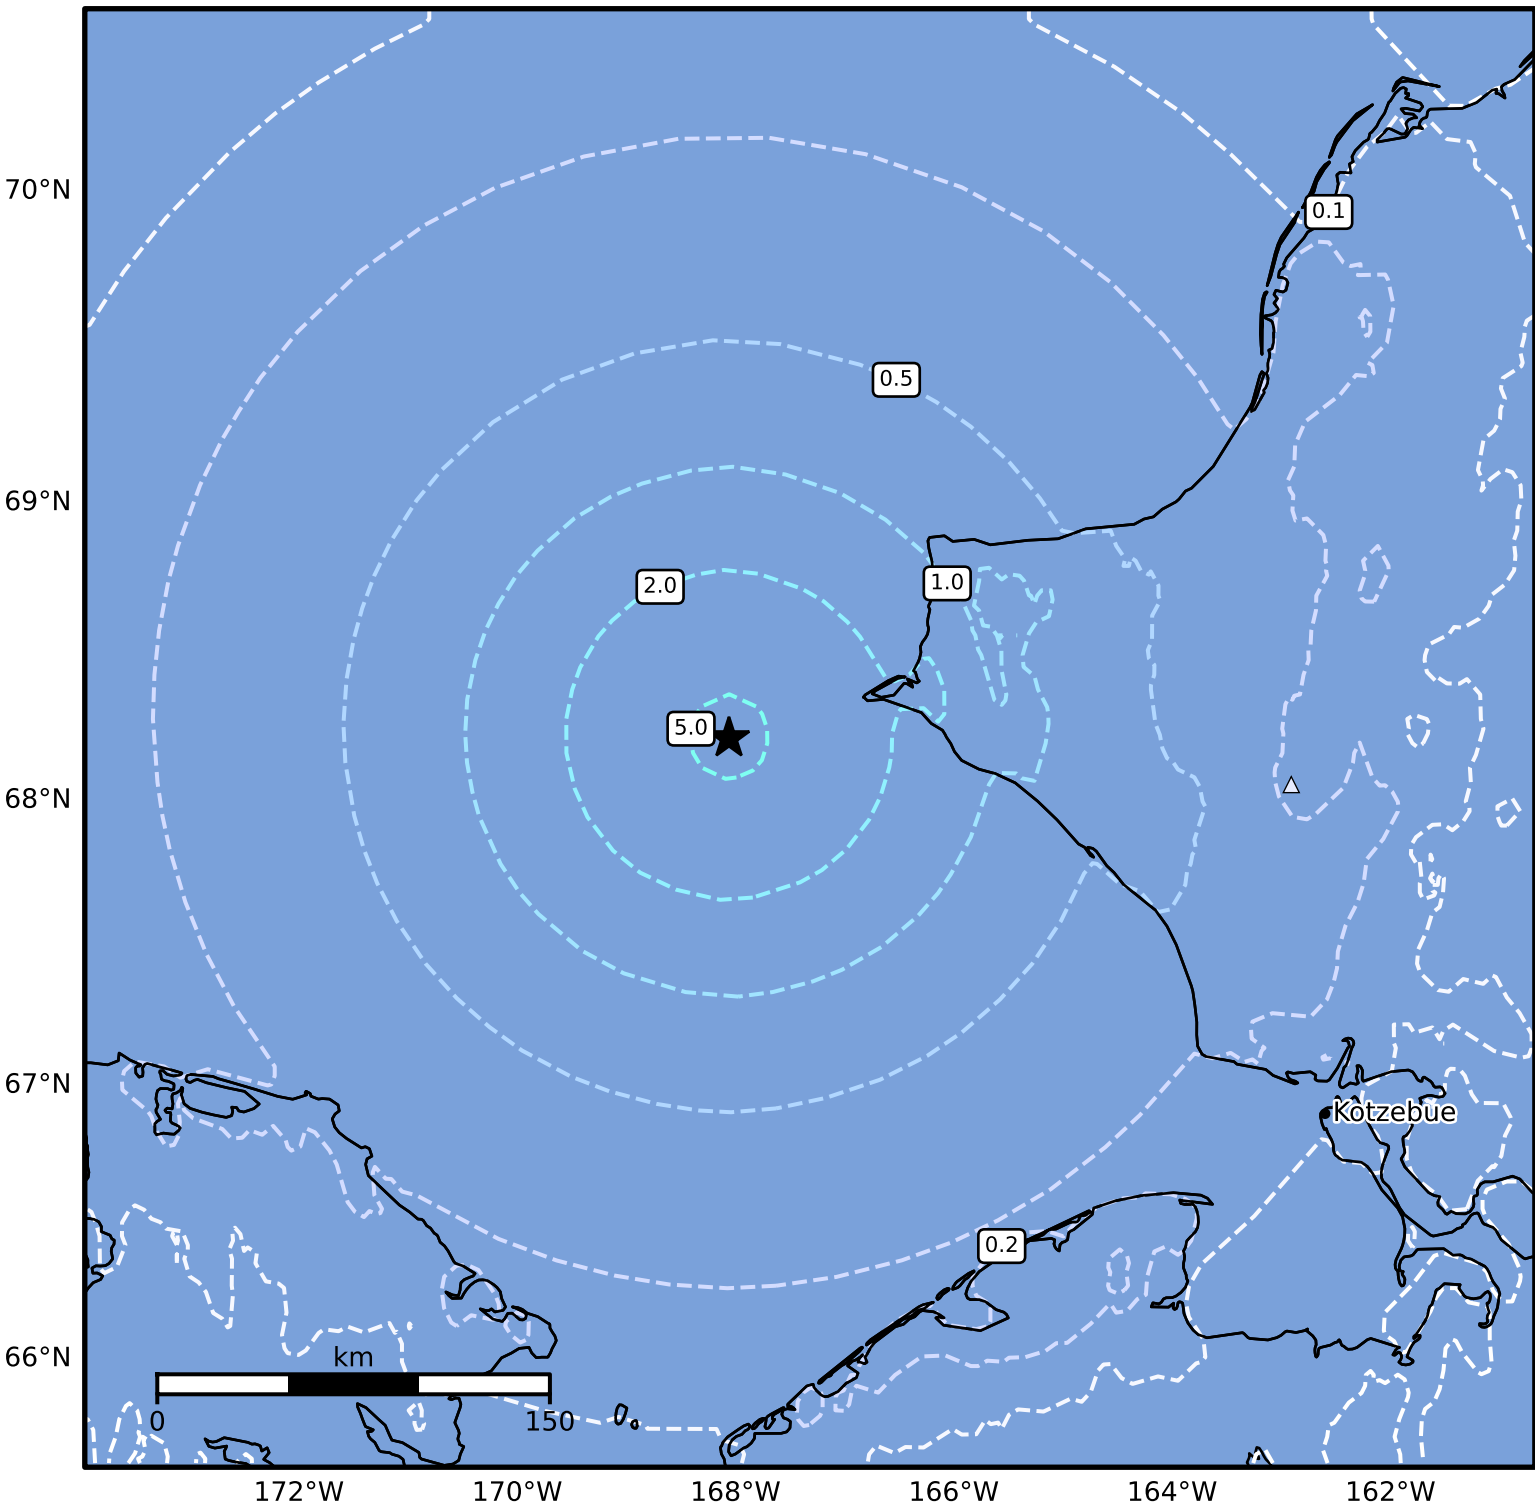

0.3 Second Peak Spectral Acceleration Map Alaska Earthquake Center  
 ShakeMap: 54 km (34 miles) WSW of Point Hope  
 Mar 12, 2025 17:29:50 UTC M5.0 N68.21 W168.06 Depth: 38.5km ID:ak02539pgcbe

<b>SA(0.3) (%g)</b>	<b>0.1</b>	<b>0.2</b>	<b>0.5</b>	<b>1</b>	<b>2</b>	<b>5</b>	<b>10</b>	<b>20</b>	<b>50</b>	<b>100</b>	<b>200</b>
---------------------	------------	------------	------------	----------	----------	----------	-----------	-----------	-----------	------------	------------

Scale based on Worden et al. (2012)

Version 2: Processed 2025-03-12T17:52:14Z

△ Seismic Instrument ○ Reported Intensity

★ Epicenter