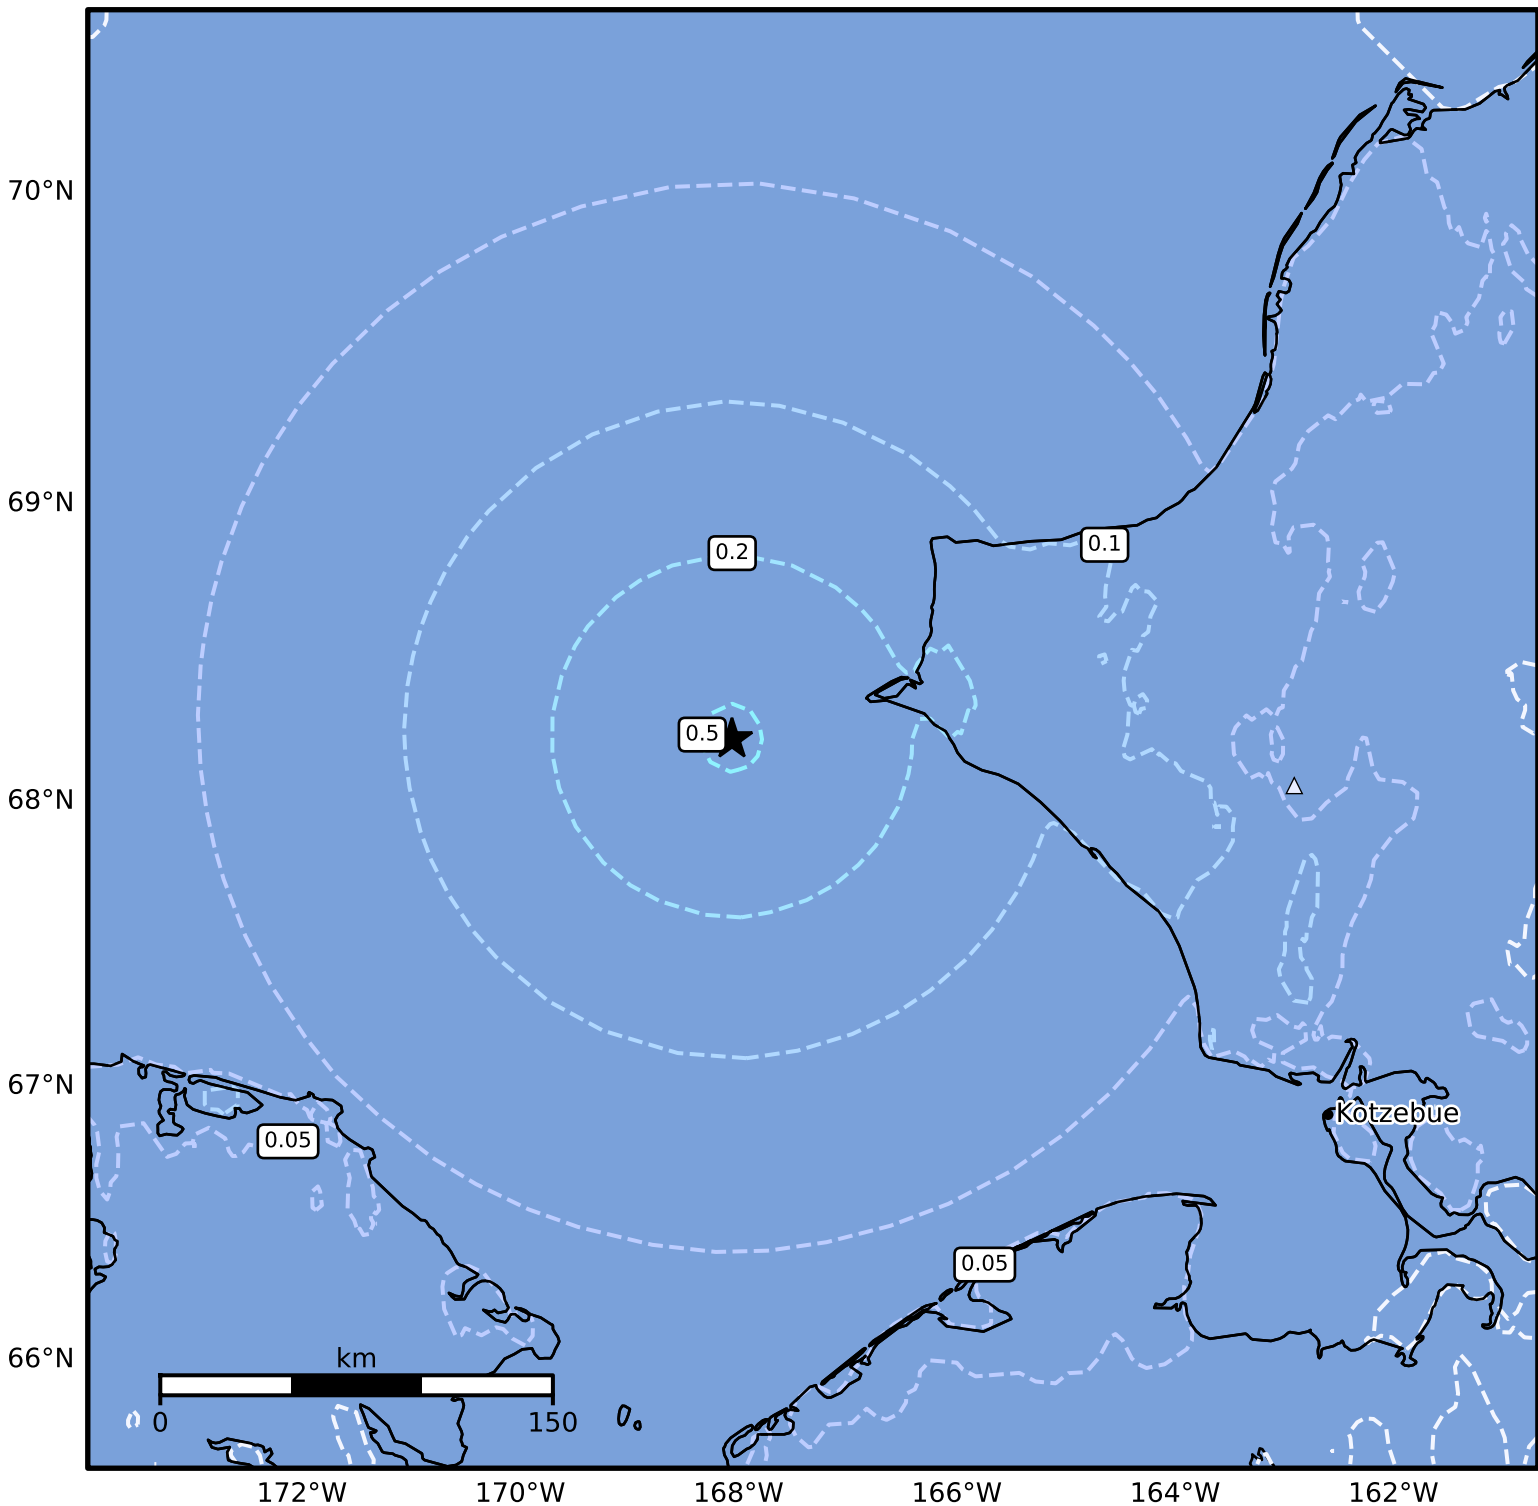

1.0 Second Peak Spectral Acceleration Map Alaska Earthquake Center  
ShakeMap: 54 km (34 miles) WSW of Point Hope  
Mar 12, 2025 17:29:50 UTC M5.0 N68.21 W168.06 Depth: 38.5km ID:ak02539pgcbe

SA(1.0) (%g)	0.1	0.2	0.5	1	2	5	10	20	50	100	200
--------------	-----	-----	-----	---	---	---	----	----	----	-----	-----

Scale based on Worden et al. (2012)

Version 2: Processed 2025-03-12T17:52:14Z

△ Seismic Instrument ○ Reported Intensity

★ Epicenter