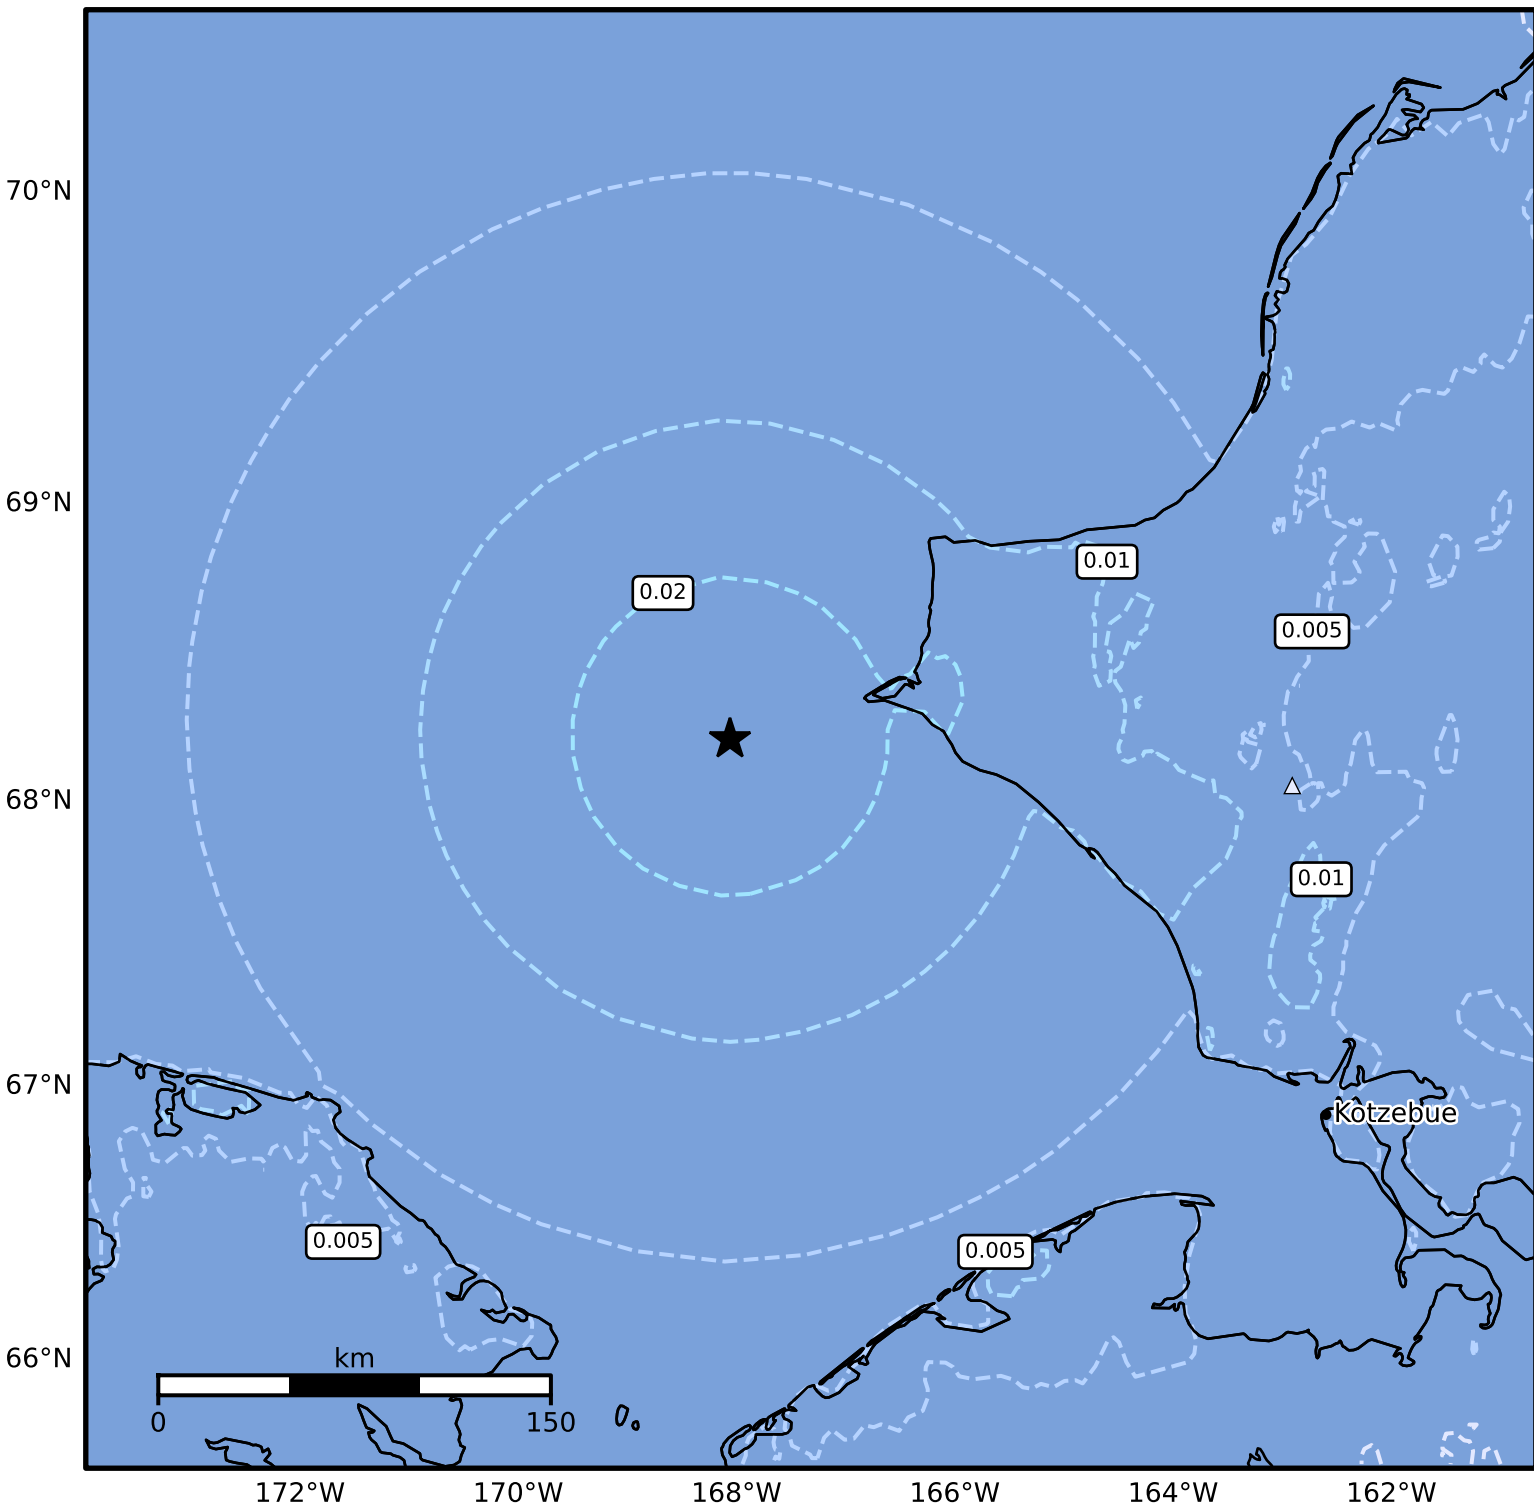

3.0 Second Peak Spectral Acceleration Map Alaska Earthquake Center  
ShakeMap: 54 km (34 miles) WSW of Point Hope  
Mar 12, 2025 17:29:50 UTC M5.0 N68.21 W168.06 Depth: 38.5km ID:ak02539pgcbe

Scale based on Worden et al. (2012)

Version 2: Processed 2025-03-12T17:52:14Z

△ Seismic Instrument ○ Reported Intensity

★ Epicenter