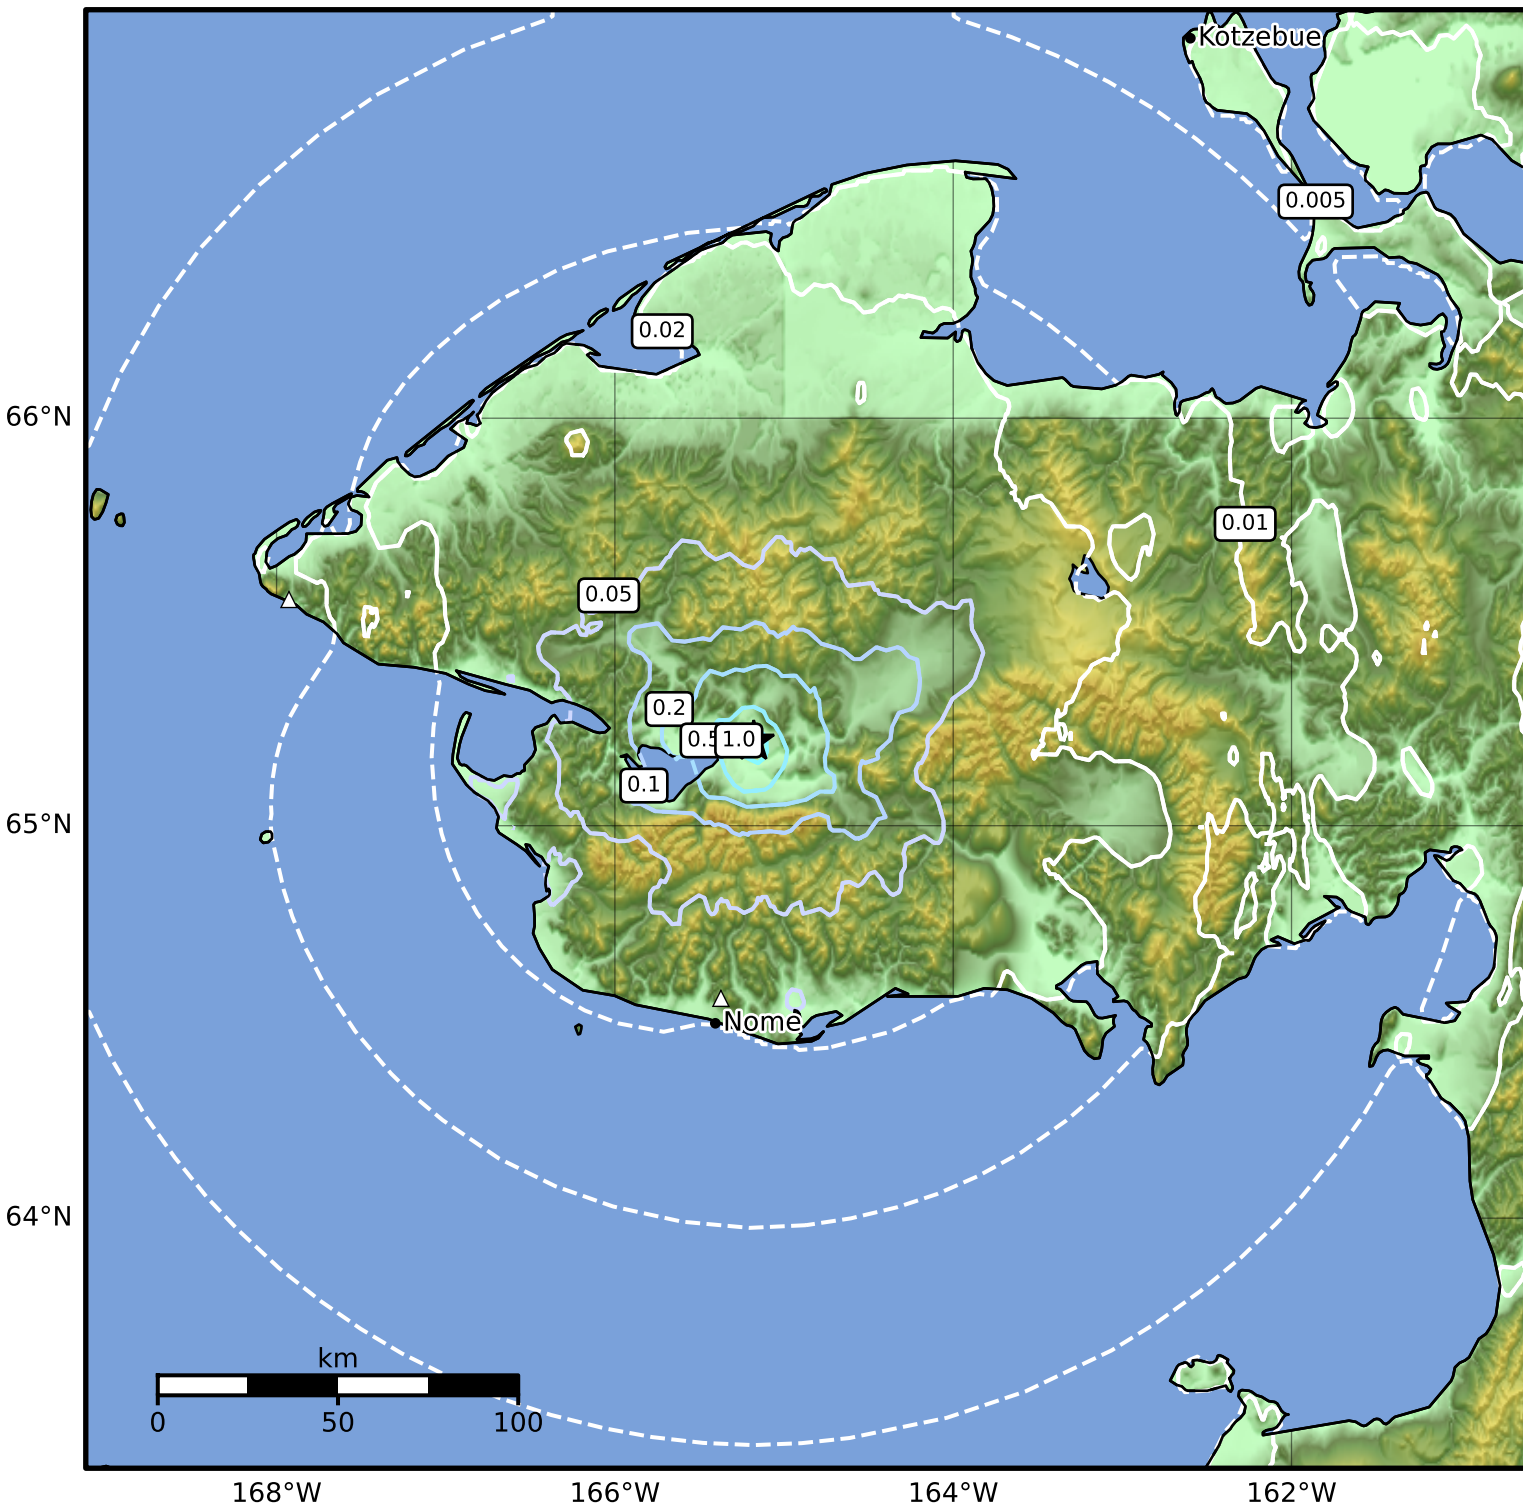

Peak Ground Velocity Map Alaska Earthquake Center
ShakeMap: 55 km (34 miles) E of Teller
Mar 13, 2025 09:34:09 UTC M4.0 N65.21 W165.18 Depth: 12.4km ID:ak0253b89ez8

Scale based on Worden et al. (2012)

△ Seismic Instrument ○ Reported Intensity

★ Epicenter

Version 1: Processed 2025-03-13T09:50:57Z