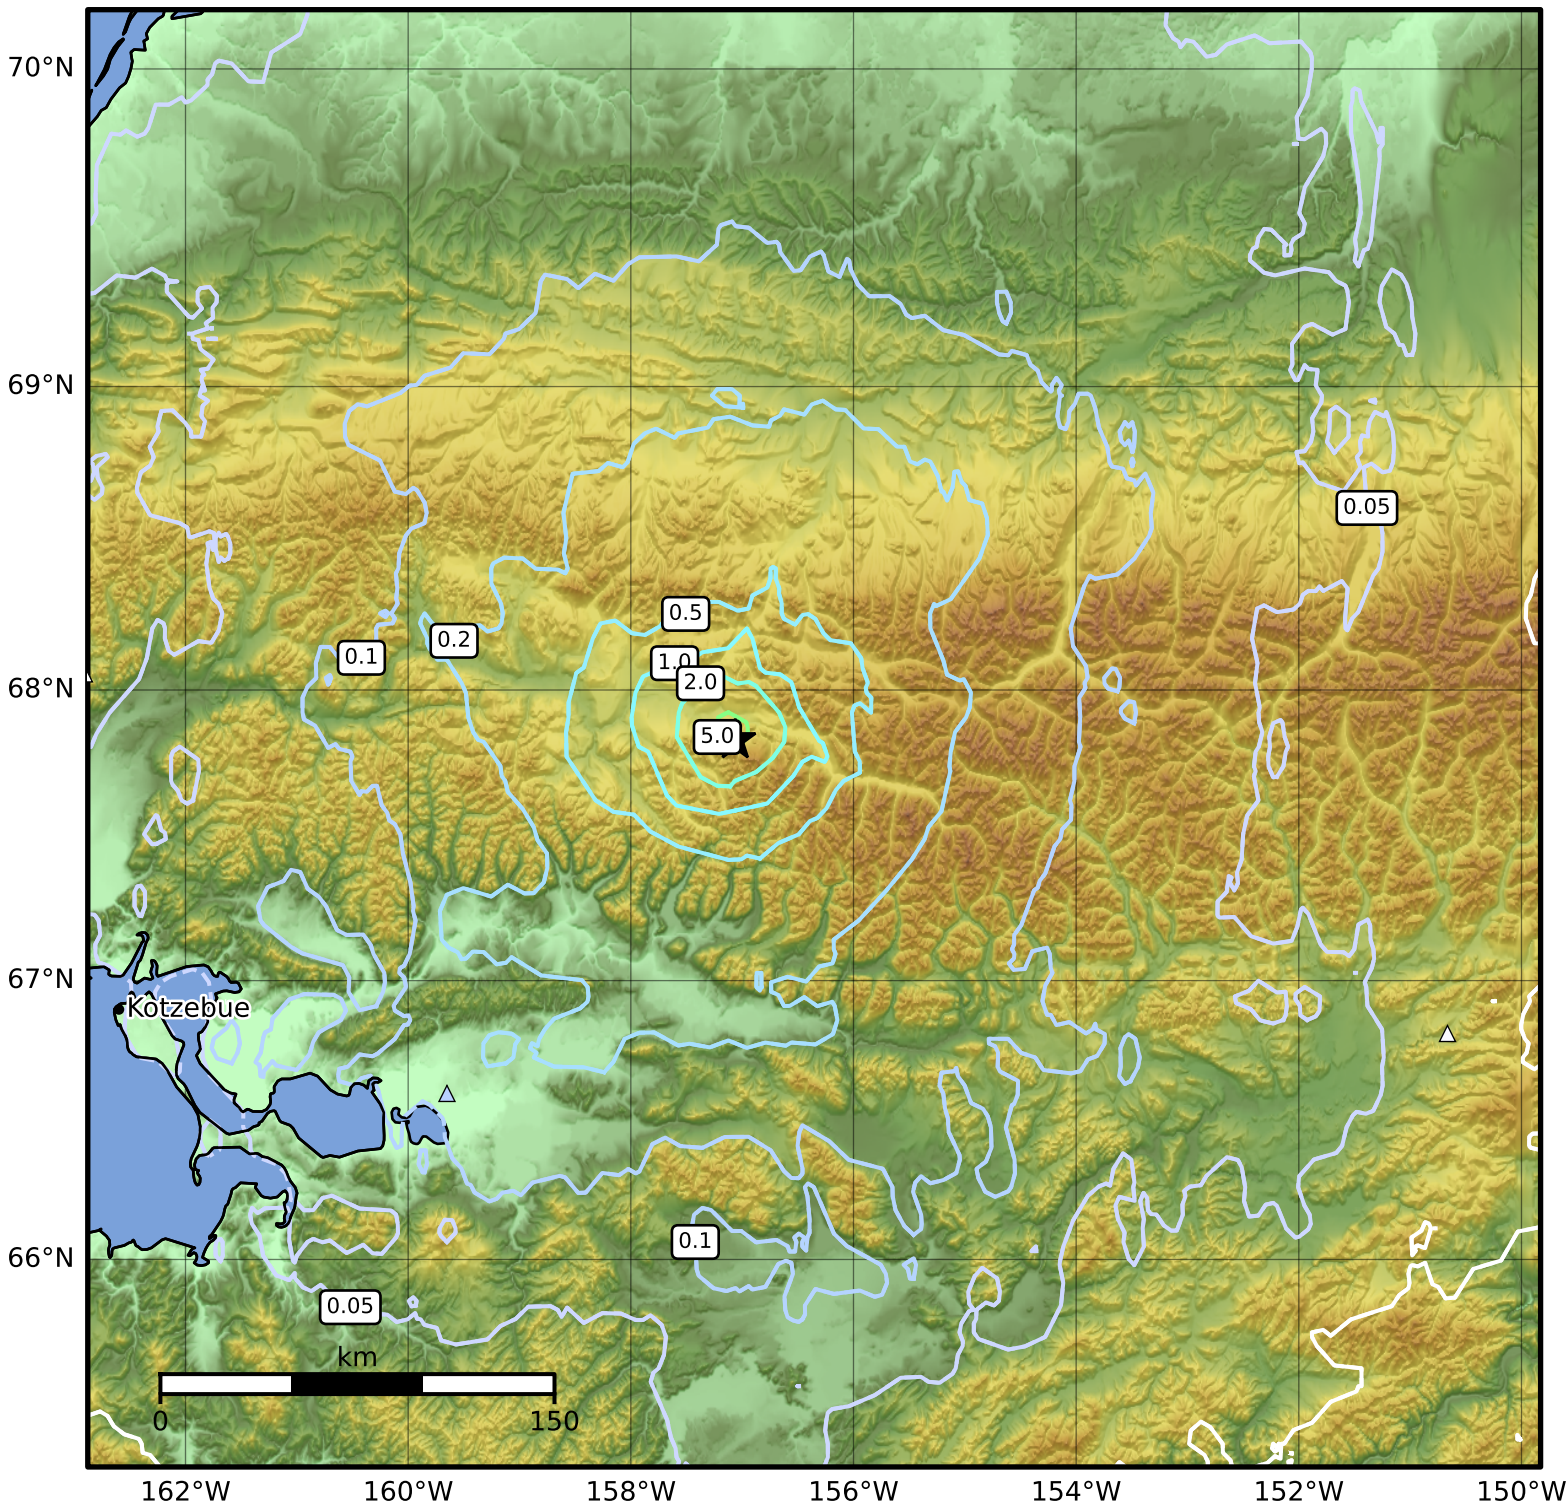

Peak Ground Velocity Map Alaska Earthquake Center  
ShakeMap: 89 km (55 miles) NNE of Ambler  
Mar 13, 2025 22:04:45 UTC M5.1 N67.83 W157.06 Depth: 9.8km ID:ak0253bfth7a

Scale based on Worden et al. (2012)

Version 3: Processed 2025-03-13T22:38:34Z

△ Seismic Instrument ○ Reported Intensity

★ Epicenter