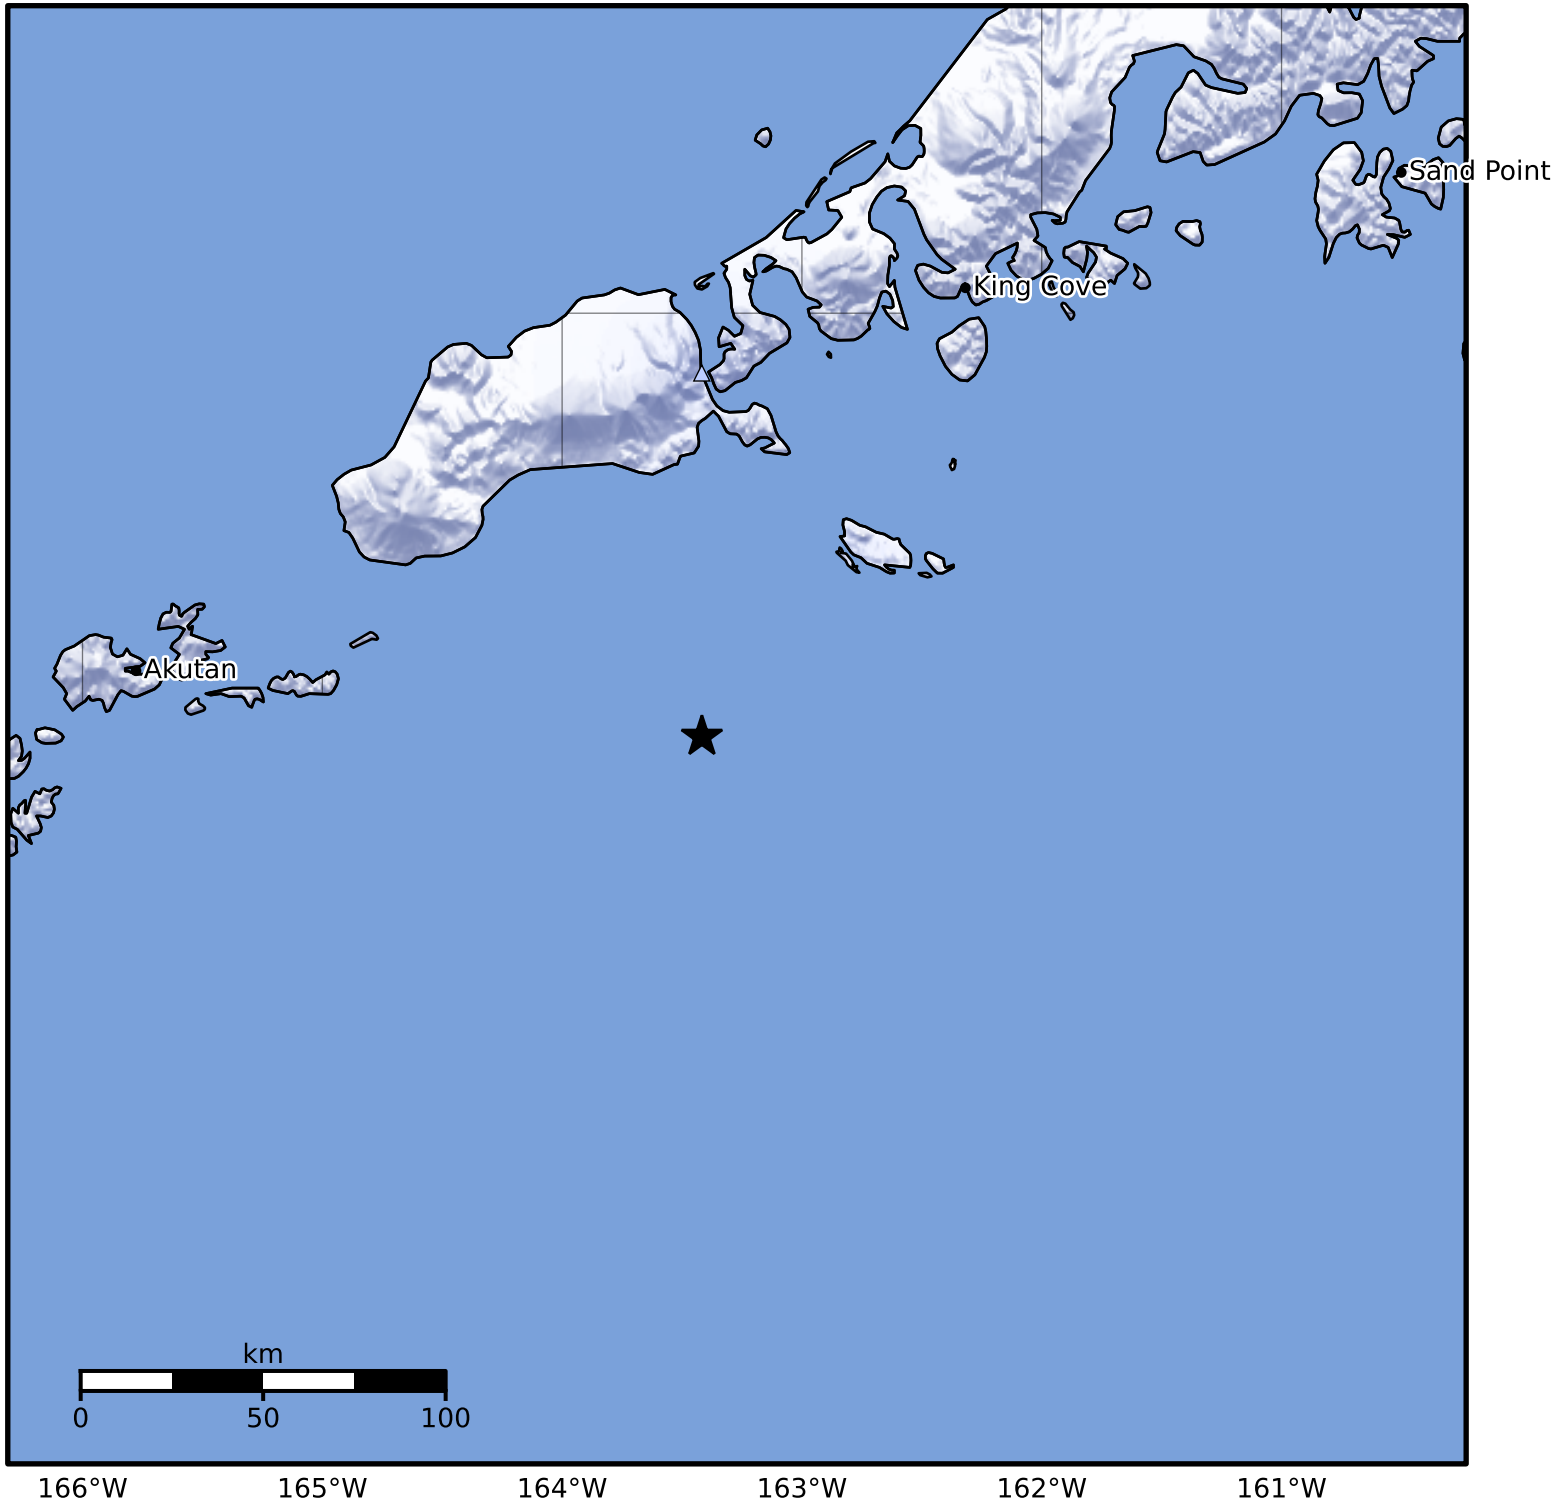

Macroseismic Intensity Map Alaska Earthquake Center
 ShakeMap: 98 km (61 miles) S of False Pass
 Mar 15, 2025 08:26:28 UTC M3.8 N53.97 W163.42 Depth: 16.0km ID:ak0253eios90

SHAKING	Not felt	Weak	Light	Moderate	Strong	Very strong	Severe	Violent	Extreme
DAMAGE	None	None	None	Very light	Light	Moderate	Moderate/heavy	Heavy	Very heavy
PGA(%g)	<0.0464	0.297	2.76	6.2	11.5	21.5	40.1	74.7	>139
PGV(cm/s)	<0.0215	0.135	1.41	4.65	9.64	20	41.4	85.8	>178
INTENSITY	I	II-III	IV	V	VI	VII	VIII	IX	X+

Scale based on Worden et al. (2012)

Version 2: Processed 2025-03-15T19:22:44Z

△ Seismic Instrument ○ Reported Intensity

★ Epicenter