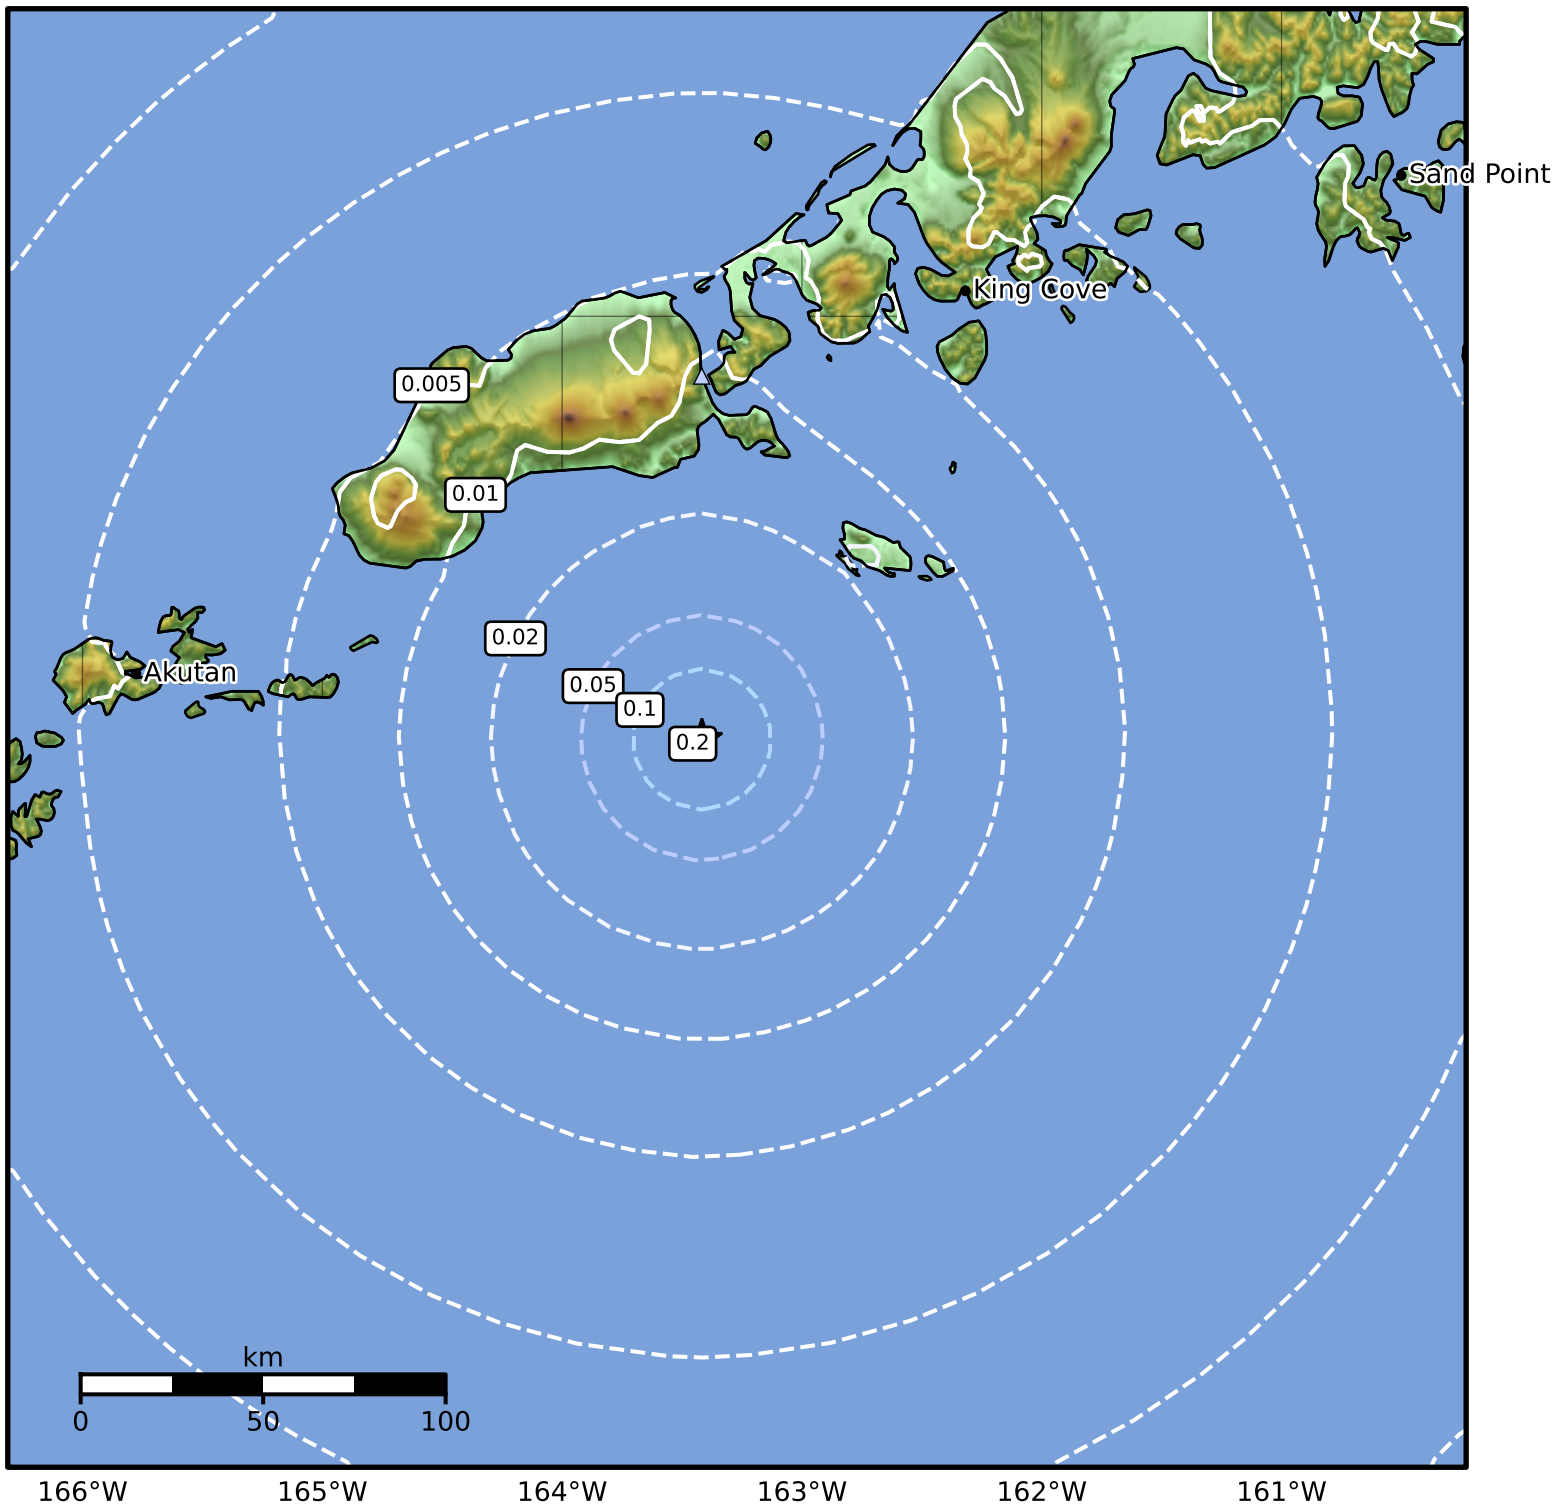

1.0 Second Peak Spectral Acceleration Map Alaska Earthquake Center  
 ShakeMap: 98 km (61 miles) S of False Pass  
 Mar 15, 2025 08:26:28 UTC M3.8 N53.97 W163.42 Depth: 16.0km ID:ak0253eios90

SA(1.0) (%g)	0.1	0.2	0.5	1	2	5	10	20	50	100	200
--------------	-----	-----	-----	---	---	---	----	----	----	-----	-----

Scale based on Worden et al. (2012)

Version 2: Processed 2025-03-15T19:22:44Z

△ Seismic Instrument ○ Reported Intensity

★ Epicenter