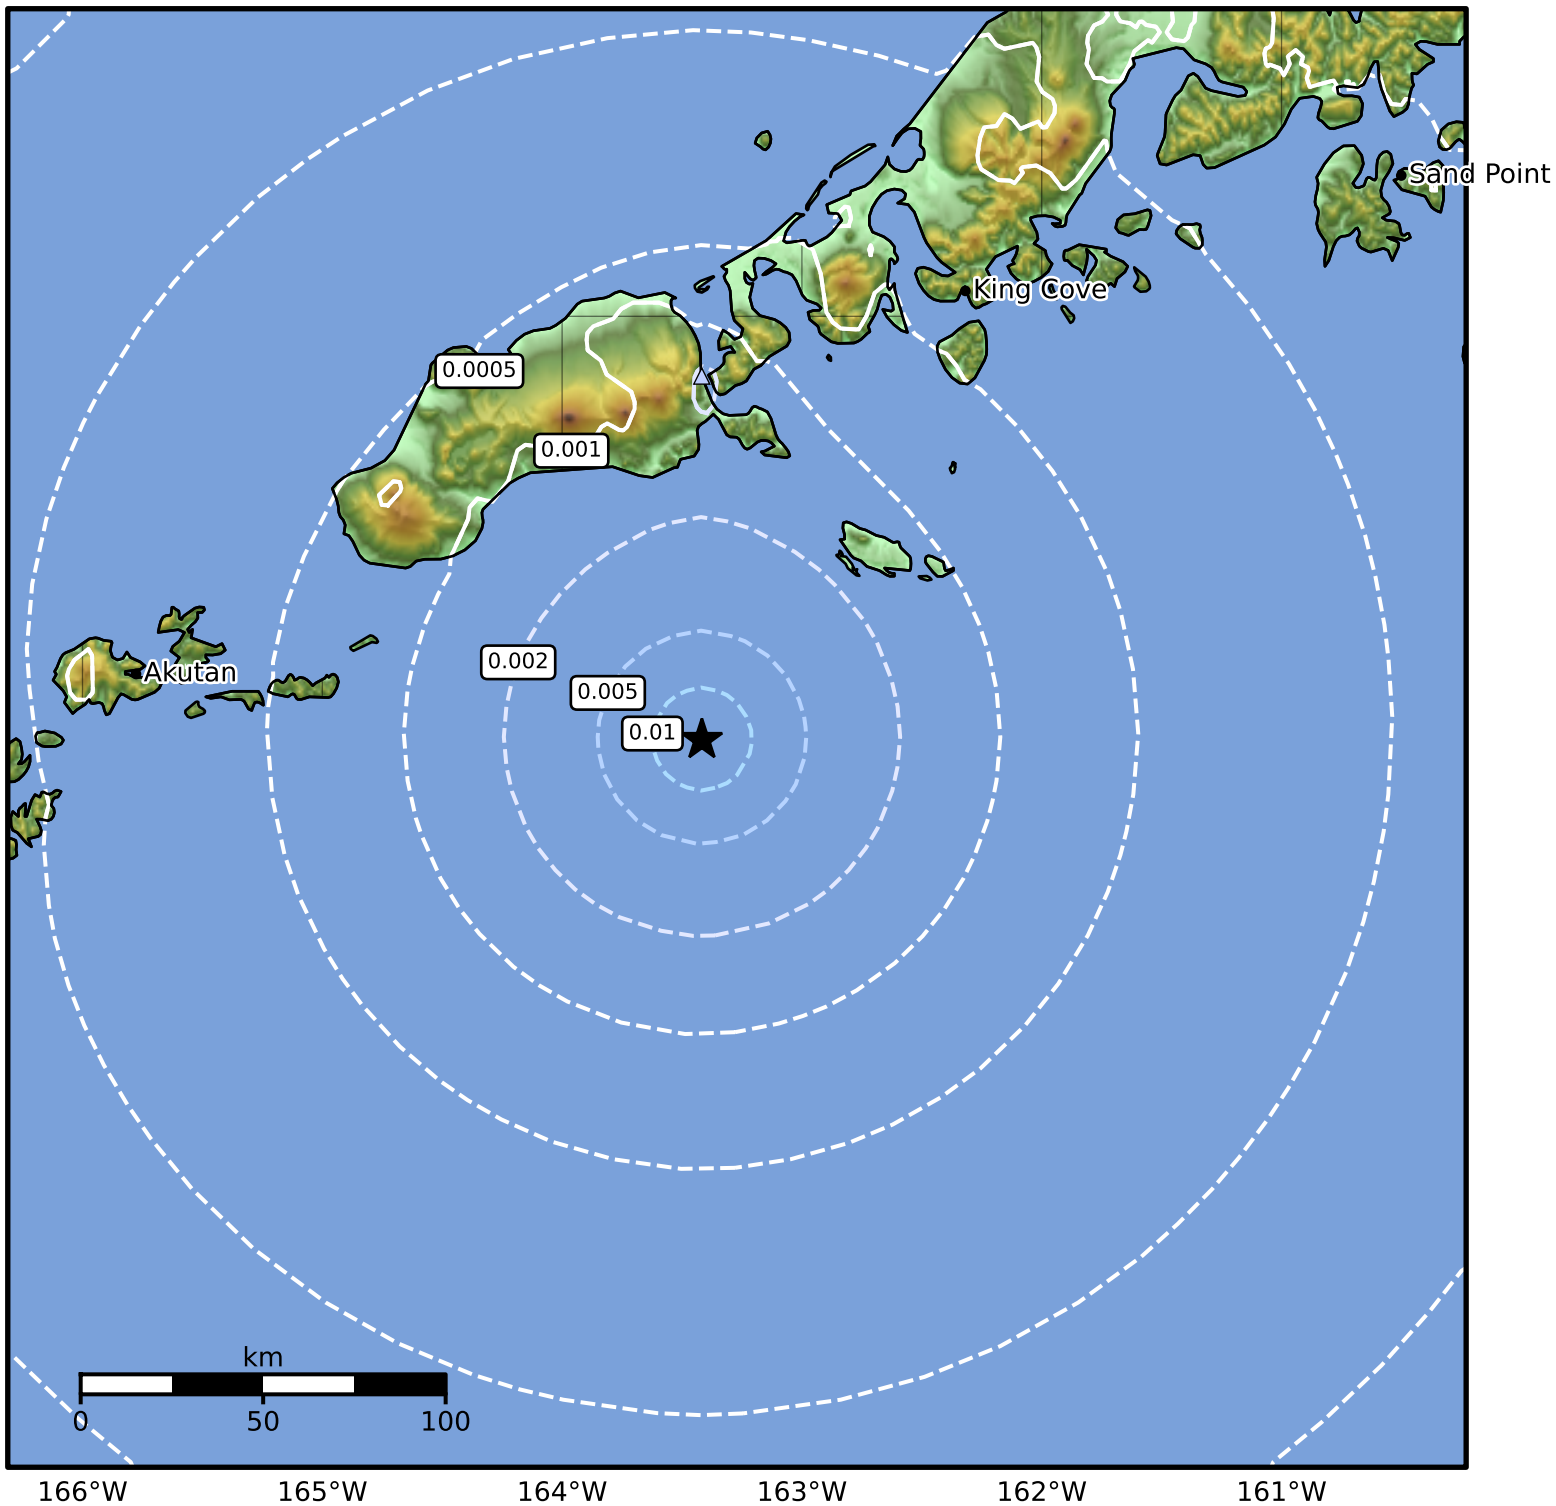

3.0 Second Peak Spectral Acceleration Map Alaska Earthquake Center  
 ShakeMap: 98 km (61 miles) S of False Pass  
 Mar 15, 2025 08:26:28 UTC M3.8 N53.97 W163.42 Depth: 16.0km ID:ak0253eios90

SA(3.0) (%g)	0.1	0.2	0.5	1	2	5	10	20	50
--------------	-----	-----	-----	---	---	---	----	----	----

Scale based on Worden et al. (2012)

Version 2: Processed 2025-03-15T19:22:44Z

△ Seismic Instrument ○ Reported Intensity

★ Epicenter