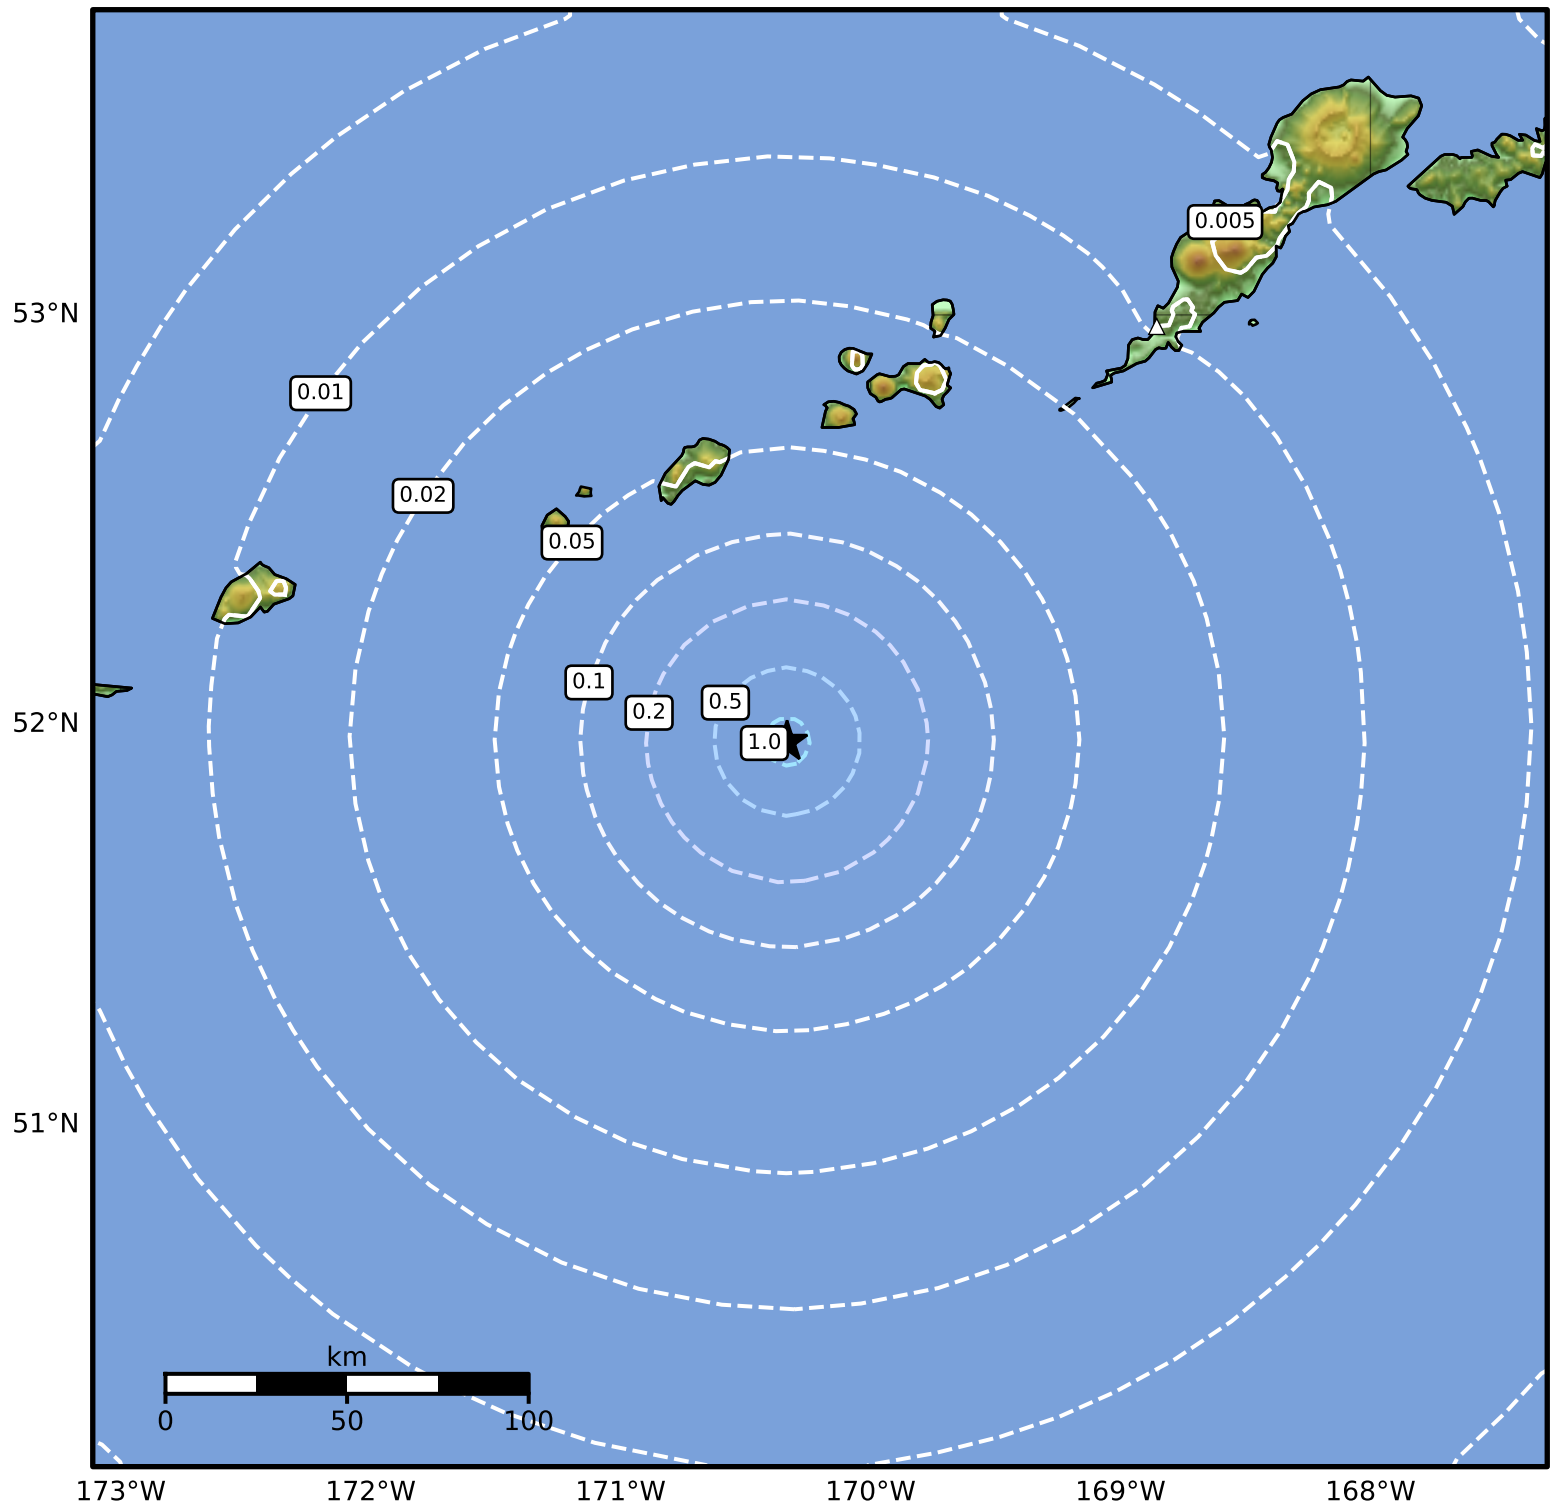

0.3 Second Peak Spectral Acceleration Map Alaska Earthquake Center
 ShakeMap: 122 km (76 miles) ESE of Amukta Pass
 Mar 15, 2025 17:43:19 UTC M3.7 N51.96 W170.33 Depth: 17.0km ID:ak0253eo5b43

| SA(0.3) (%g) | 0.1 | 0.2 | 0.5 | 1 | 2 | 5 | 10 | 20 | 50 | 100 | 200 |
|--------------|-----|-----|-----|---|---|---|----|----|----|-----|-----|
|--------------|-----|-----|-----|---|---|---|----|----|----|-----|-----|

Scale based on Worden et al. (2012)

Version 1: Processed 2025-03-15T17:48:28Z

△ Seismic Instrument ○ Reported Intensity

★ Epicenter