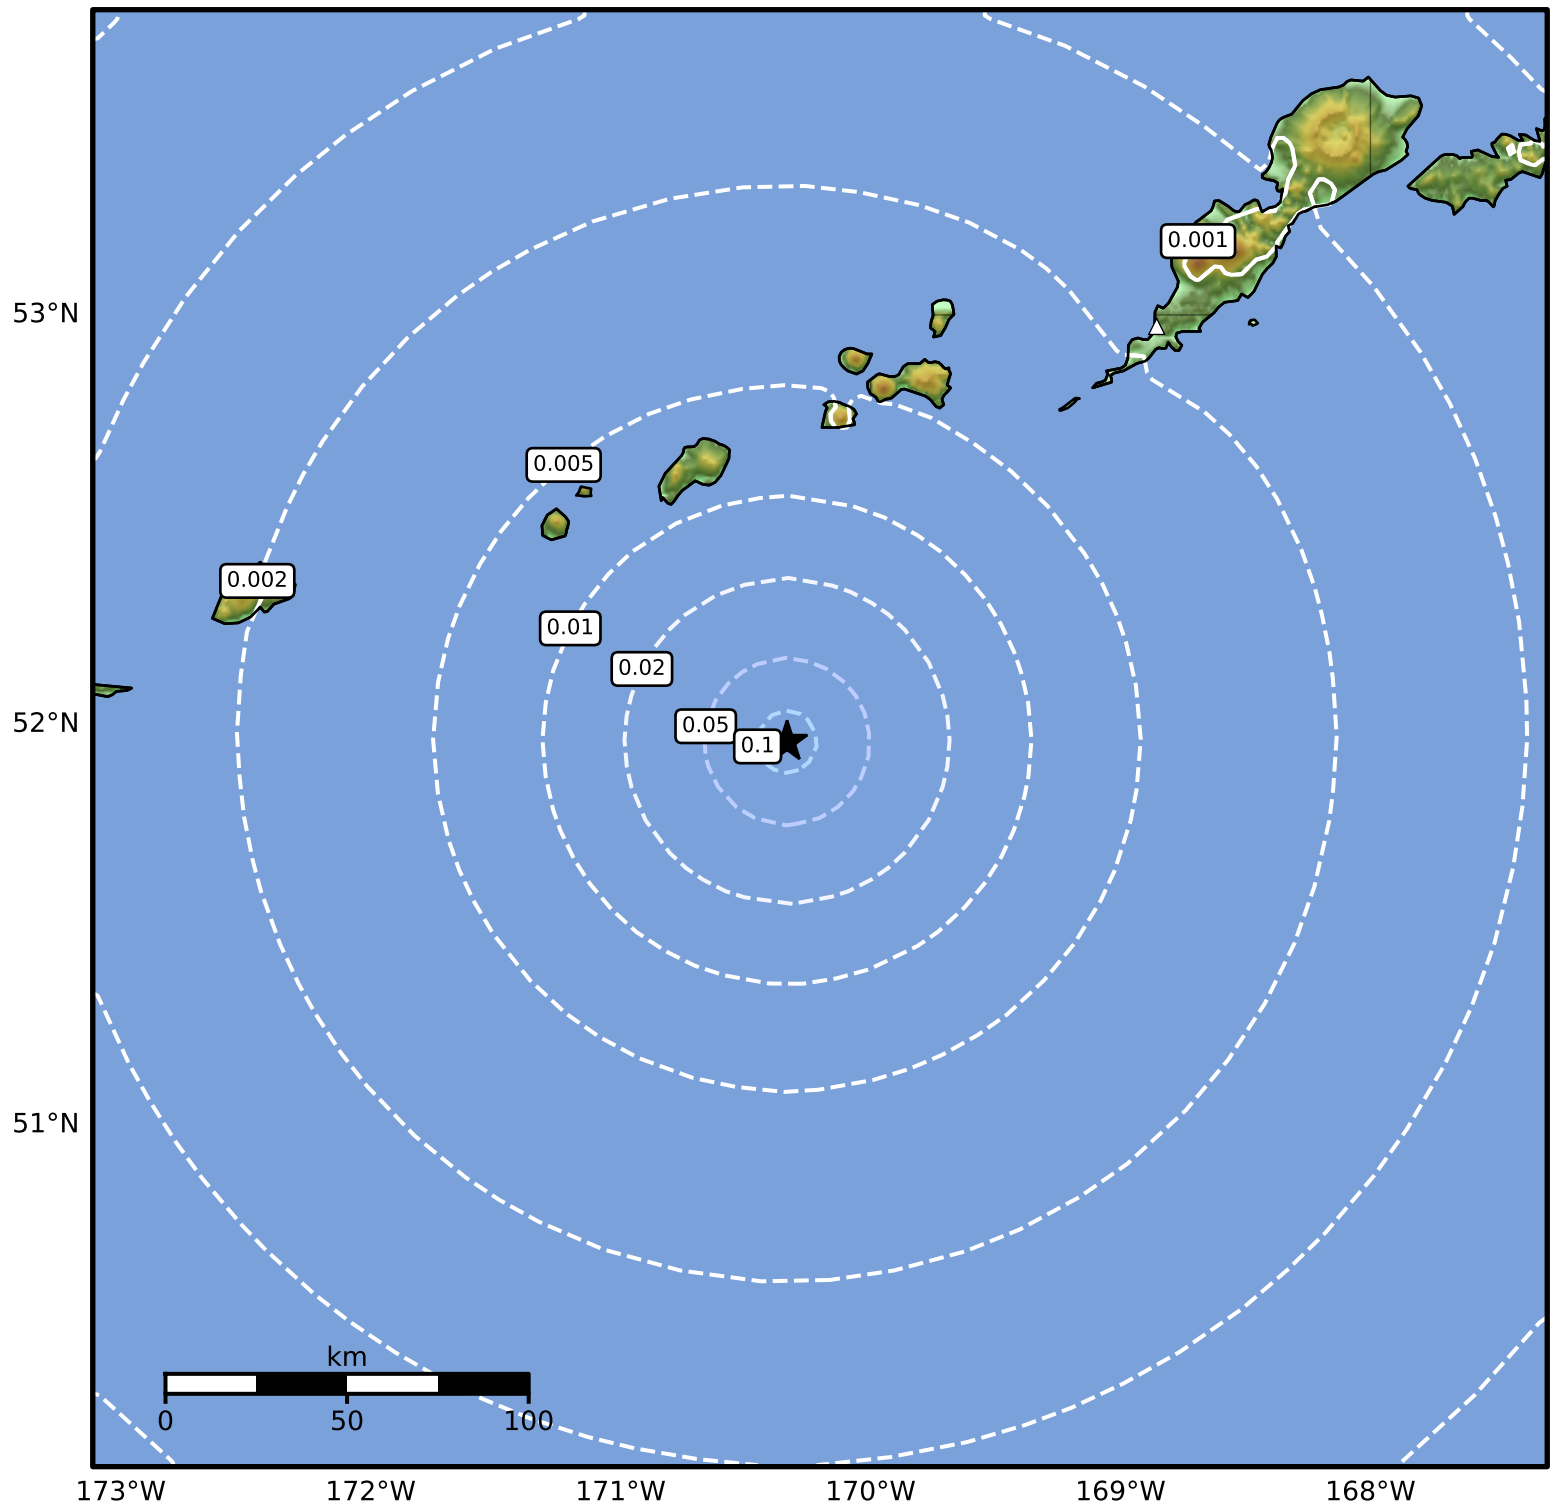

1.0 Second Peak Spectral Acceleration Map Alaska Earthquake Center
 ShakeMap: 122 km (76 miles) ESE of Amukta Pass
 Mar 15, 2025 17:43:19 UTC M3.7 N51.96 W170.33 Depth: 17.0km ID:ak0253eo5b43

SA(1.0) (%g)	0.1	0.2	0.5	1	2	5	10	20	50	100	200
--------------	-----	-----	-----	---	---	---	----	----	----	-----	-----

Scale based on Worden et al. (2012)

Version 1: Processed 2025-03-15T17:48:28Z

△ Seismic Instrument ○ Reported Intensity

★ Epicenter