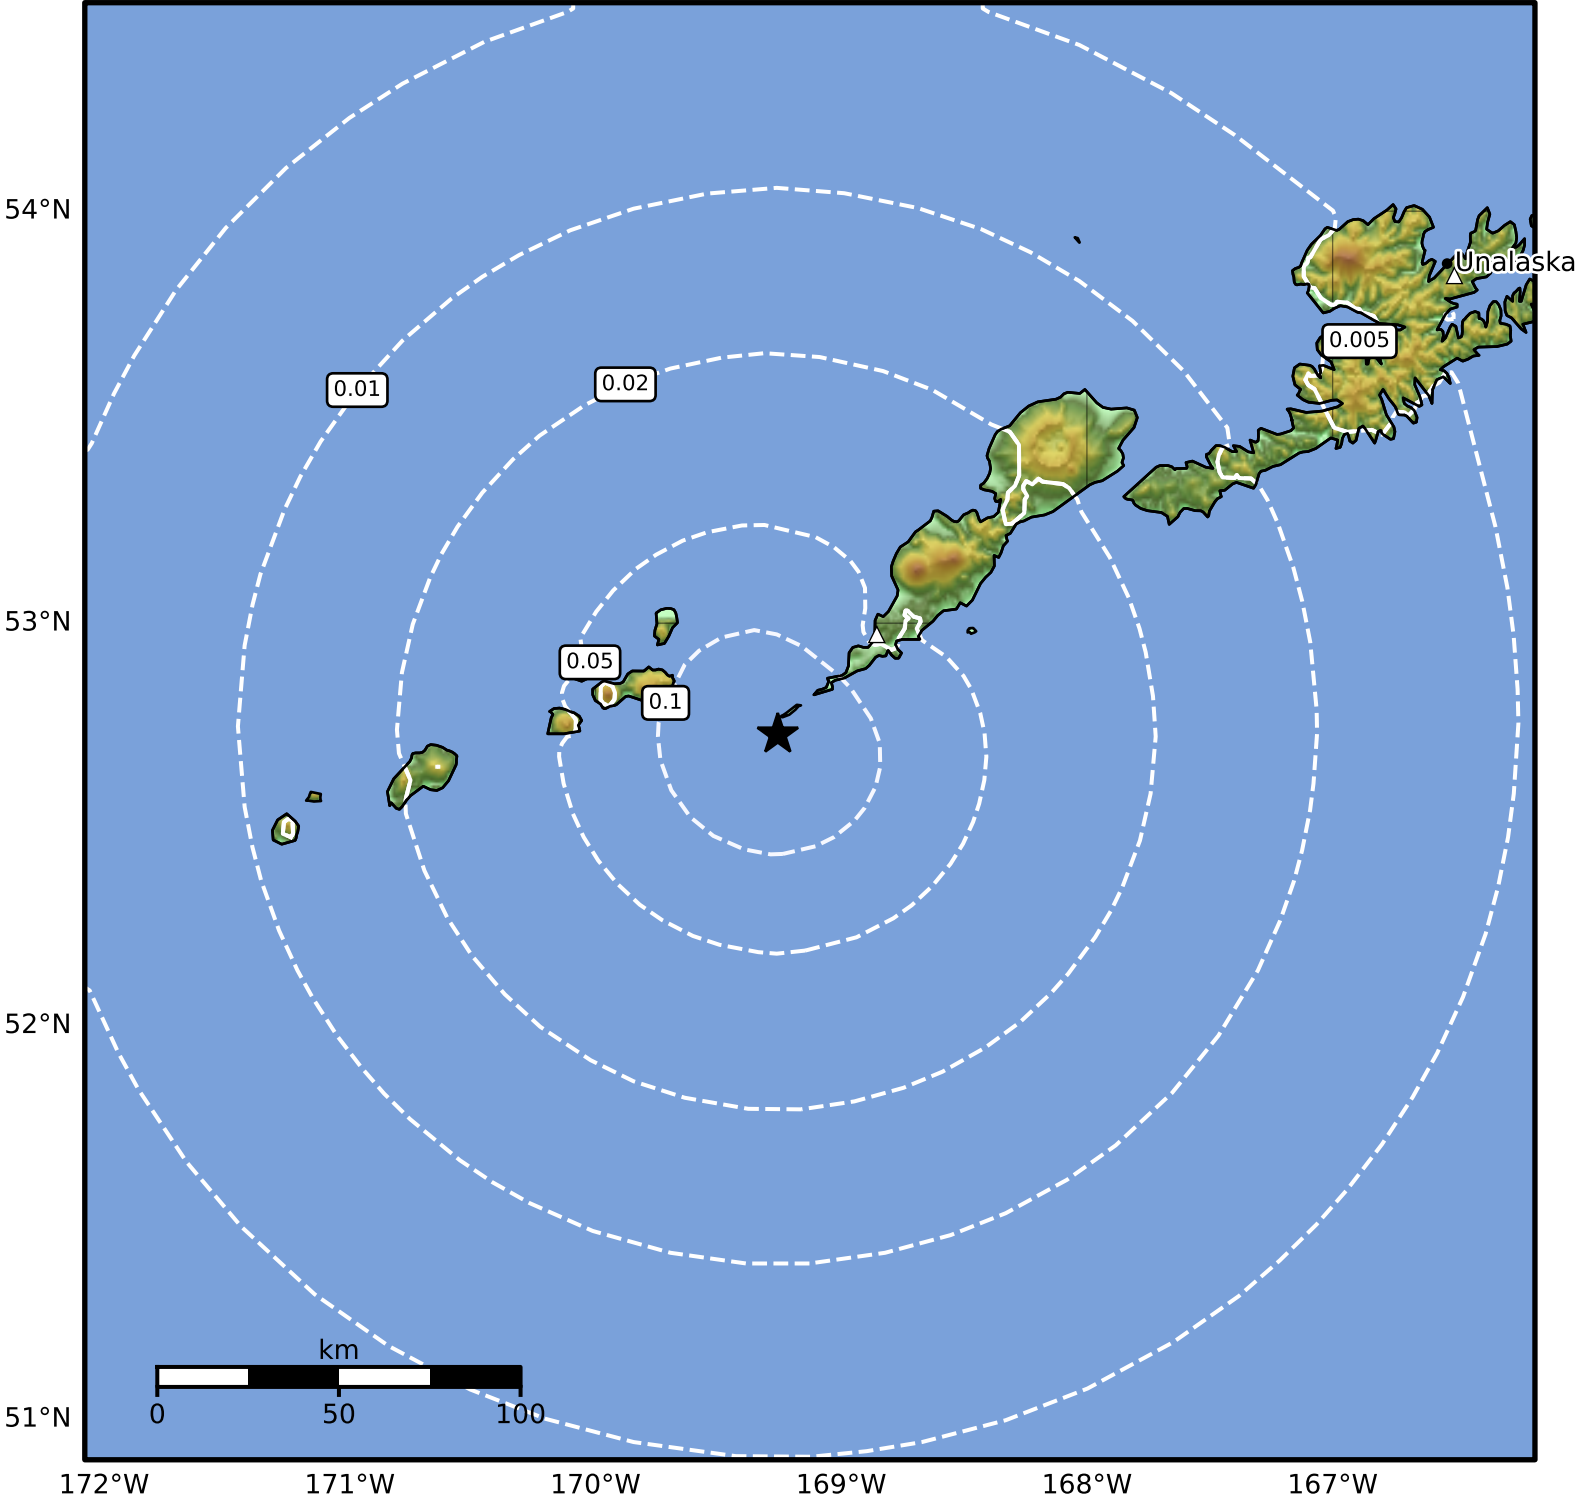

0.3 Second Peak Spectral Acceleration Map Alaska Earthquake Center  
 ShakeMap: 35 km (22 miles) SW of Nikolski  
 Jan 02, 2025 08:39:14 UTC M3.8 N52.73 W169.26 Depth: 37.4km ID:ak0253g2jzg

SA(0.3) (%g)	0.1	0.2	0.5	1	2	5	10	20	50	100	200

Scale based on Worden et al. (2012)

Version 2: Processed 2025-01-02T20:47:53Z

△ Seismic Instrument   ○ Reported Intensity   ★ Epicenter