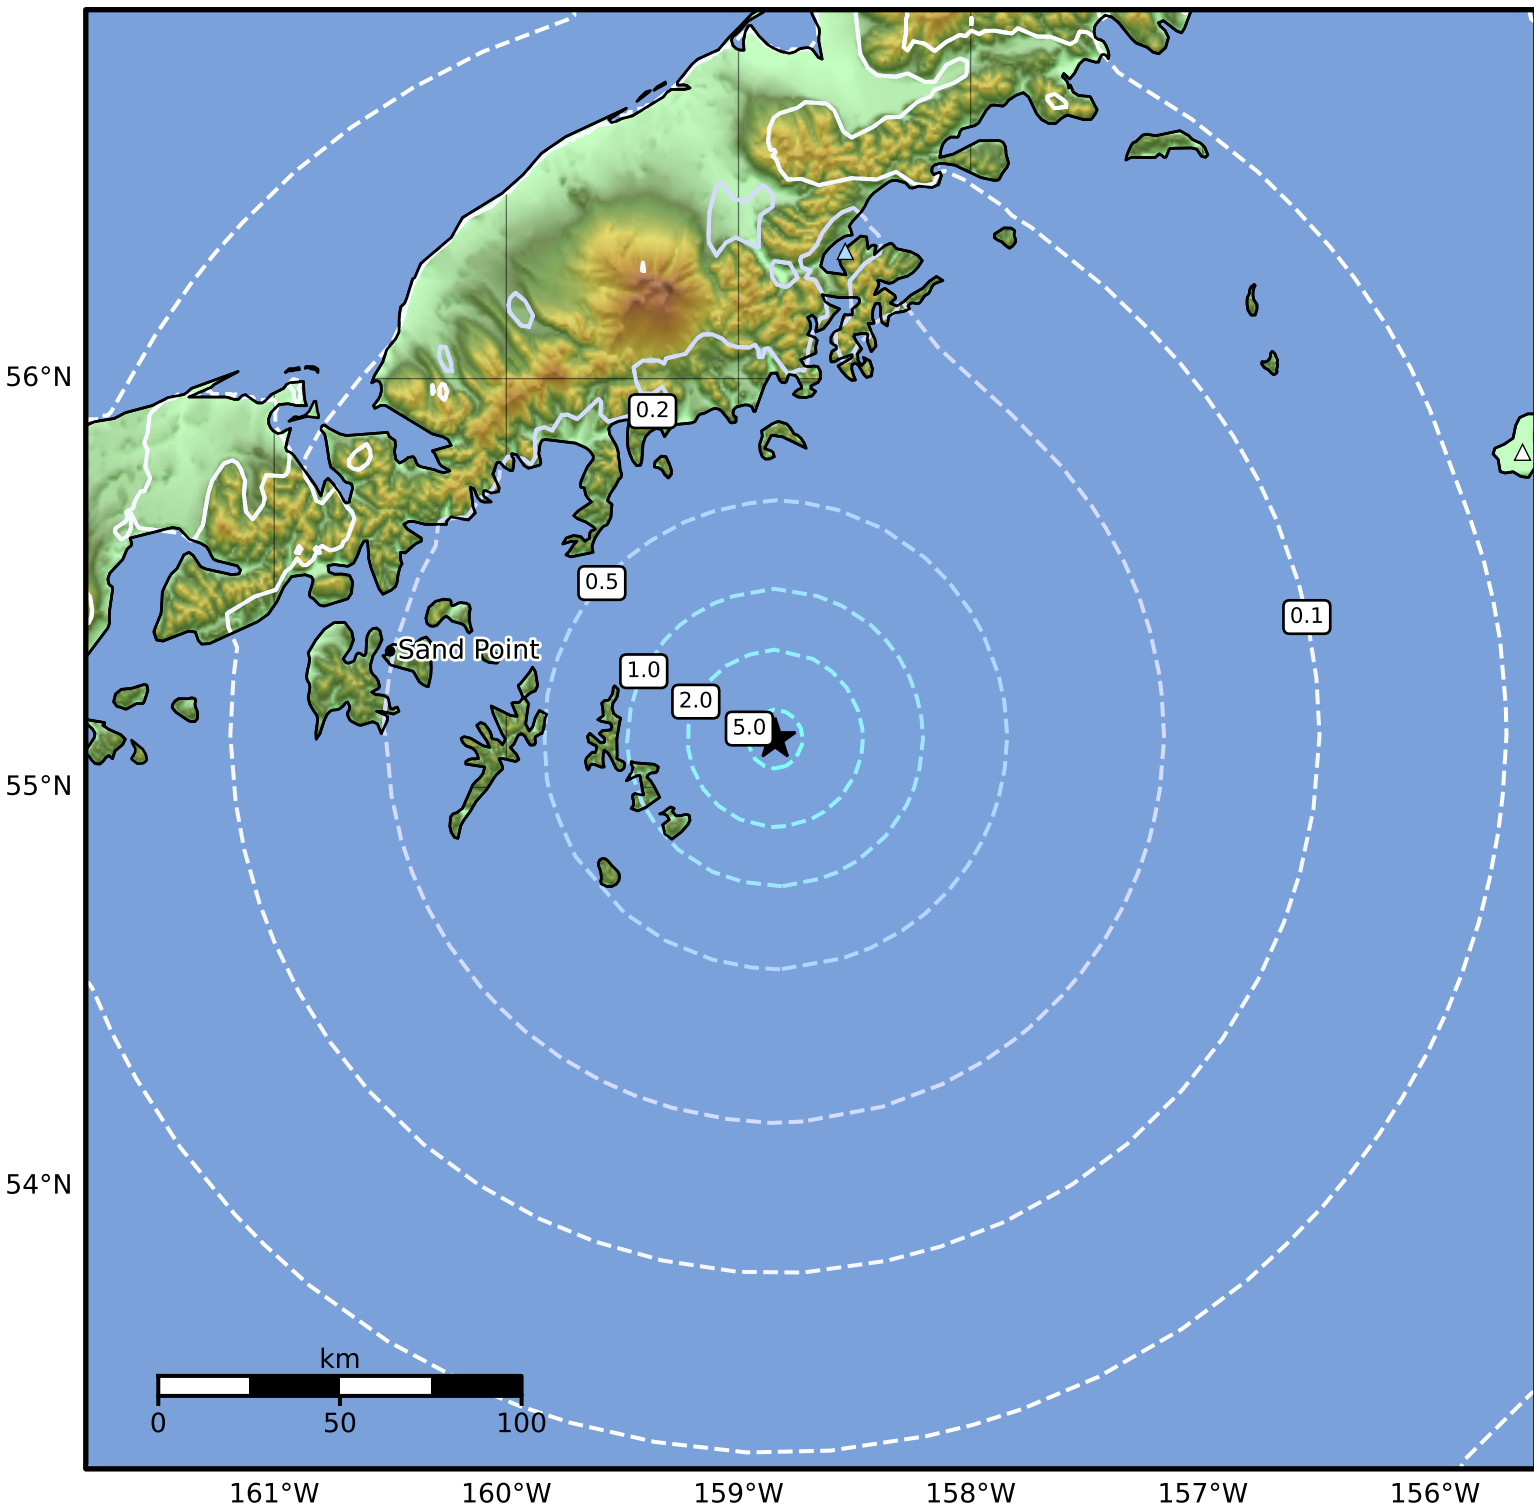

0.3 Second Peak Spectral Acceleration Map Alaska Earthquake Center  
 ShakeMap: 90 km (56 miles) SSE of Perryville  
 Mar 16, 2025 10:25:21 UTC M4.5 N55.12 W158.84 Depth: 14.8km ID:ak0253g7eroz

<b>SA(0.3) (%g)</b>	<b>0.1</b>	<b>0.2</b>	<b>0.5</b>	<b>1</b>	<b>2</b>	<b>5</b>	<b>10</b>	<b>20</b>	<b>50</b>	<b>100</b>	<b>200</b>
---------------------	------------	------------	------------	----------	----------	----------	-----------	-----------	-----------	------------	------------

Scale based on Worden et al. (2012)

Version 2: Processed 2025-03-16T18:09:31Z

△ Seismic Instrument ○ Reported Intensity

★ Epicenter