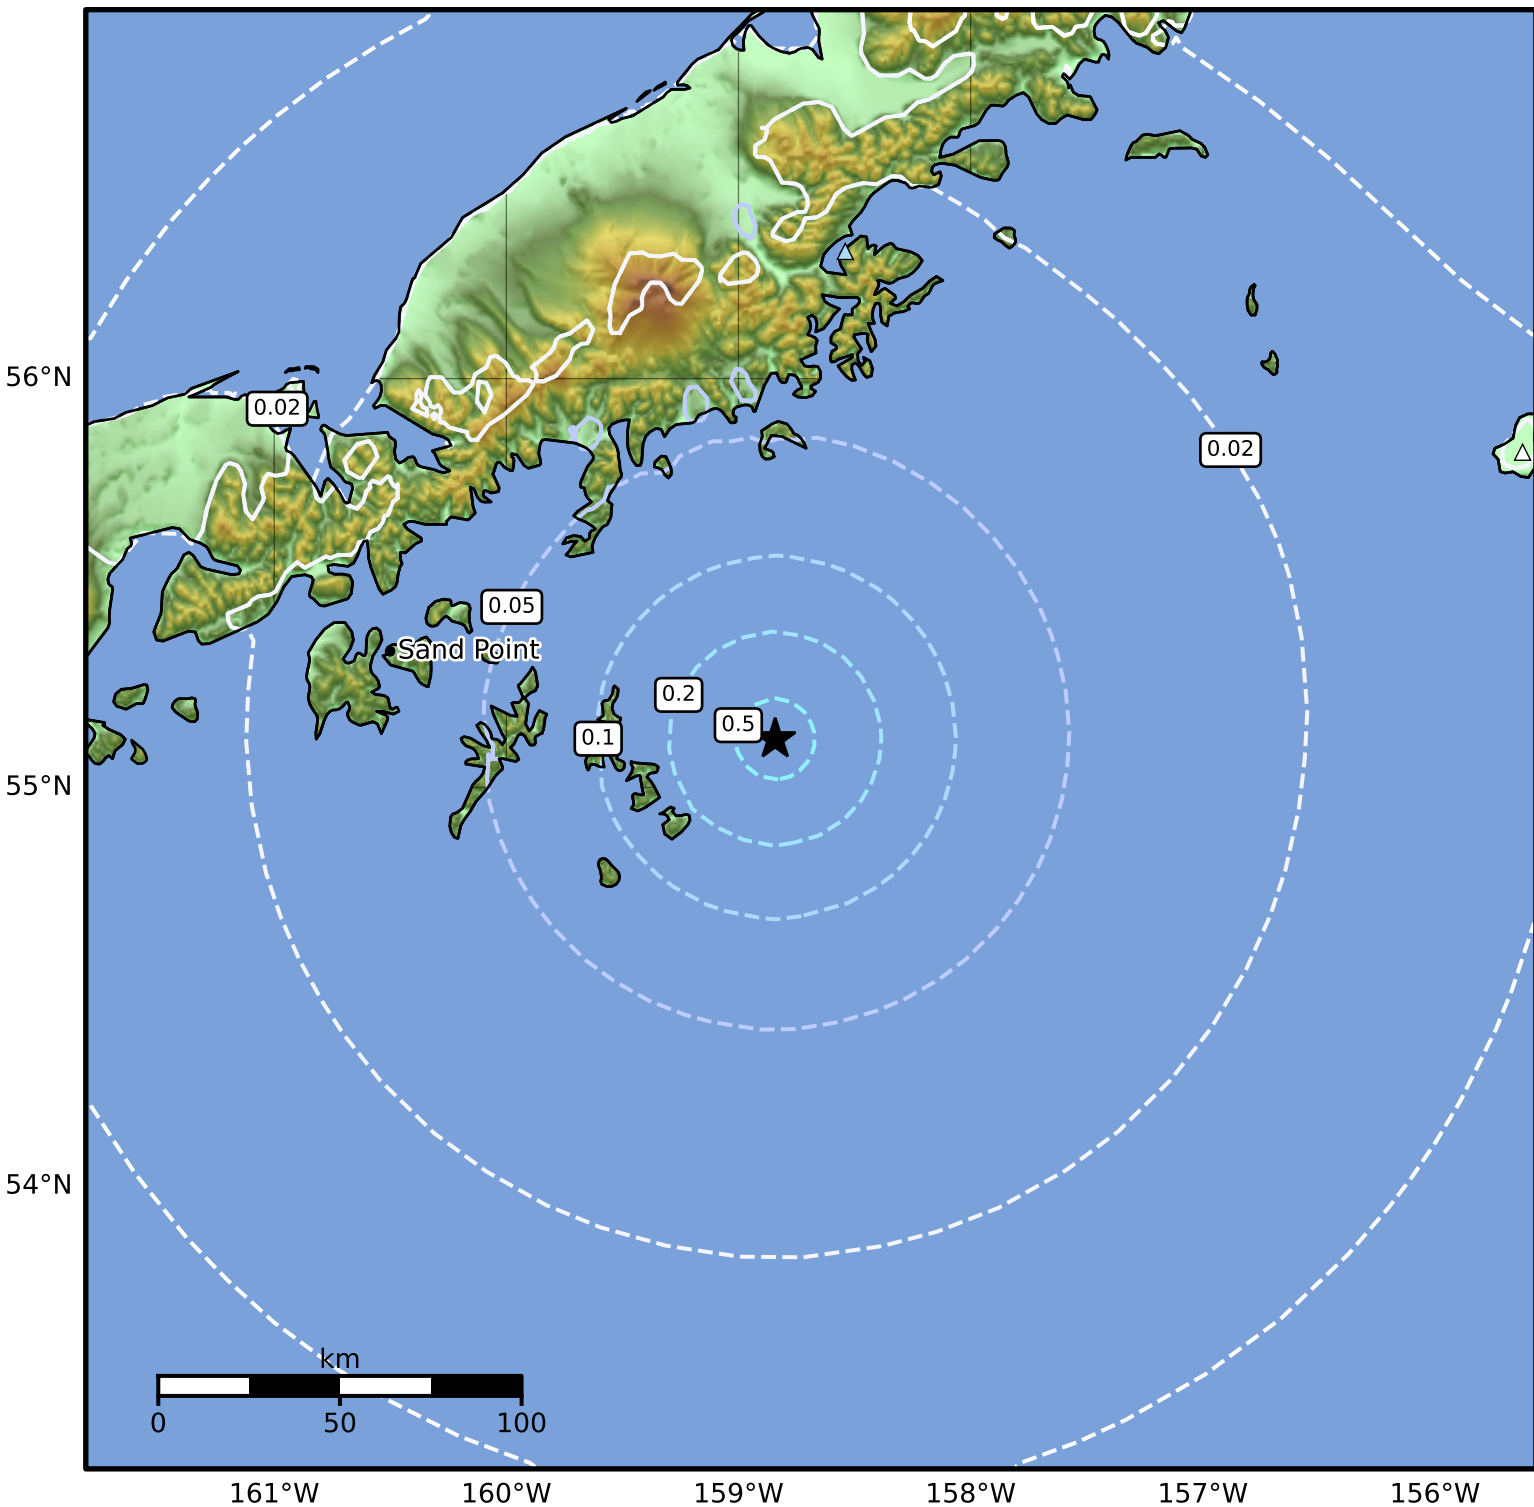

1.0 Second Peak Spectral Acceleration Map Alaska Earthquake Center
 ShakeMap: 90 km (56 miles) SSE of Perryville
 Mar 16, 2025 10:25:21 UTC M4.5 N55.12 W158.84 Depth: 14.8km ID:ak0253g7eroz

SA(1.0) (%g)	0.1	0.2	0.5	1	2	5	10	20	50	100	200
--------------	-----	-----	-----	---	---	---	----	----	----	-----	-----

Scale based on Worden et al. (2012)

Version 2: Processed 2025-03-16T18:09:31Z

△ Seismic Instrument ○ Reported Intensity

★ Epicenter