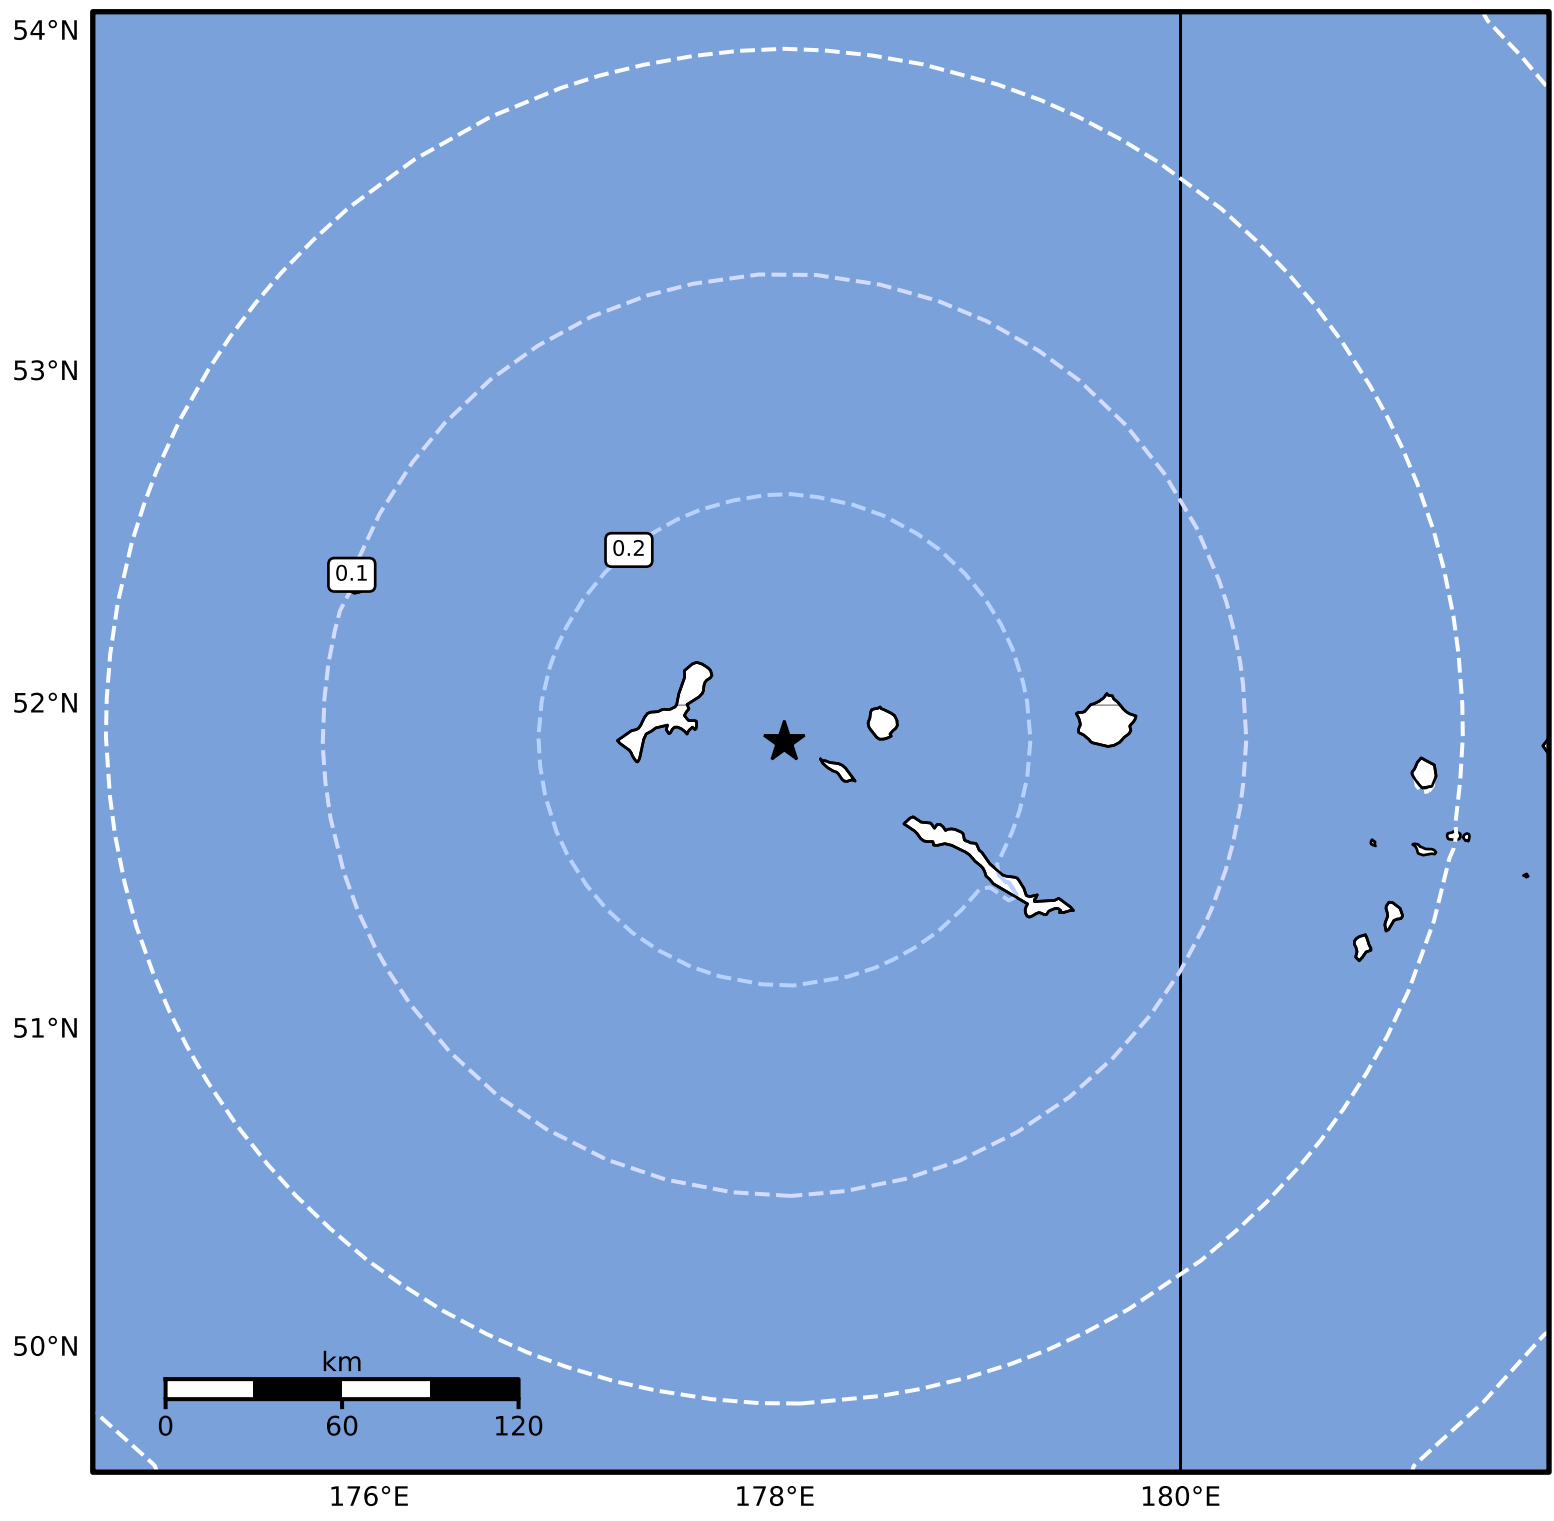

Peak Ground Acceleration Map Alaska Earthquake Center
ShakeMap: 77 km (48 miles) WNW of Amchitka
Mar 16, 2025 22:46:19 UTC M4.3 N51.89 E178.05 Depth: 126.8km ID:ak0253geogr5

PGA (%g)	0.1	0.2	0.5	1	2	5	10	20	50	100	200
----------	-----	-----	-----	---	---	---	----	----	----	-----	-----

Scale based on Worden et al. (2012)

Version 1: Processed 2025-03-16T22:50:37Z

△ Seismic Instrument ○ Reported Intensity

★ Epicenter