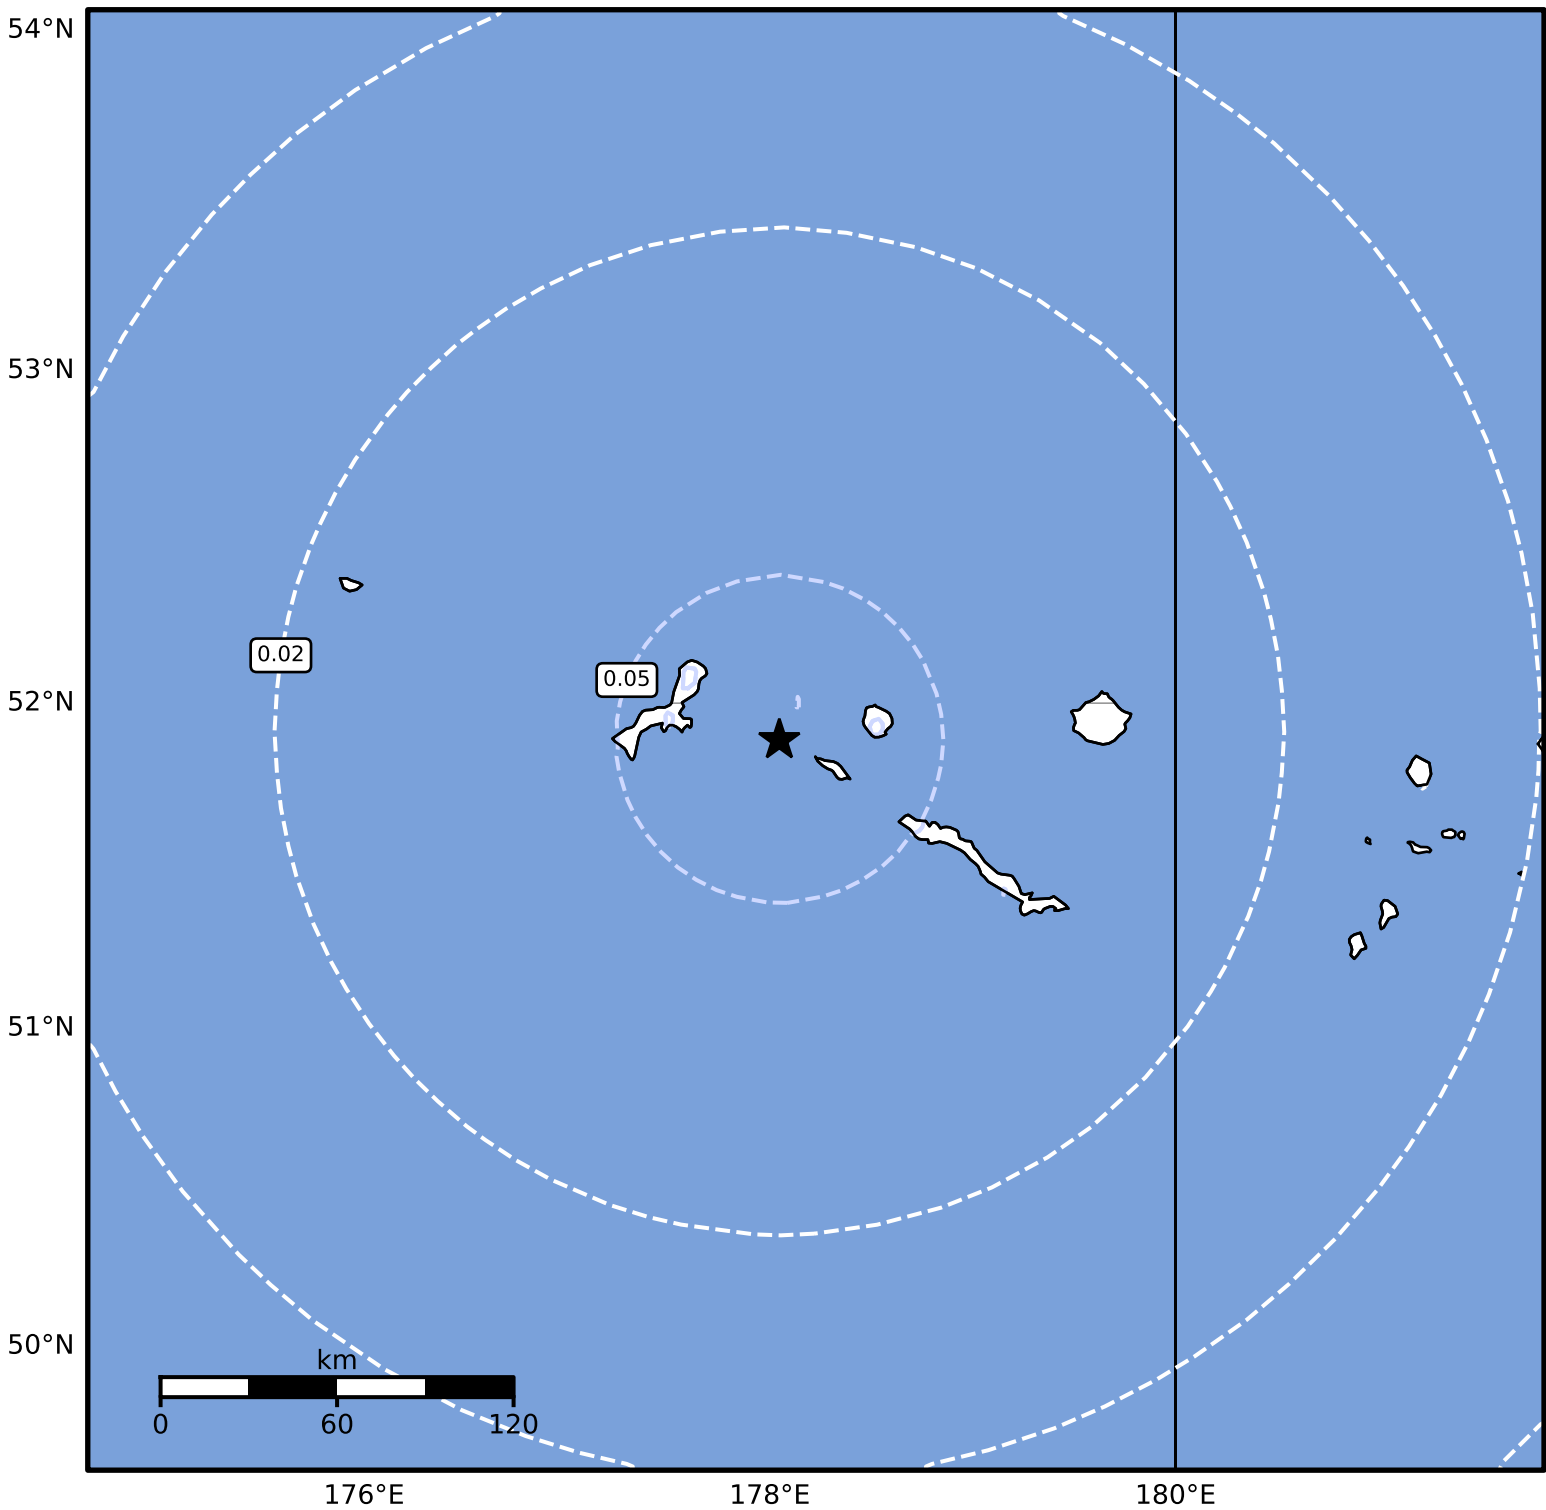

Peak Ground Velocity Map Alaska Earthquake Center
ShakeMap: 77 km (48 miles) WNW of Amchitka
Mar 16, 2025 22:46:19 UTC M4.3 N51.89 E178.05 Depth: 126.8km ID:ak0253geogr5

Scale based on Worden et al. (2012)

Version 1: Processed 2025-03-16T22:50:37Z

△ Seismic Instrument ○ Reported Intensity

★ Epicenter