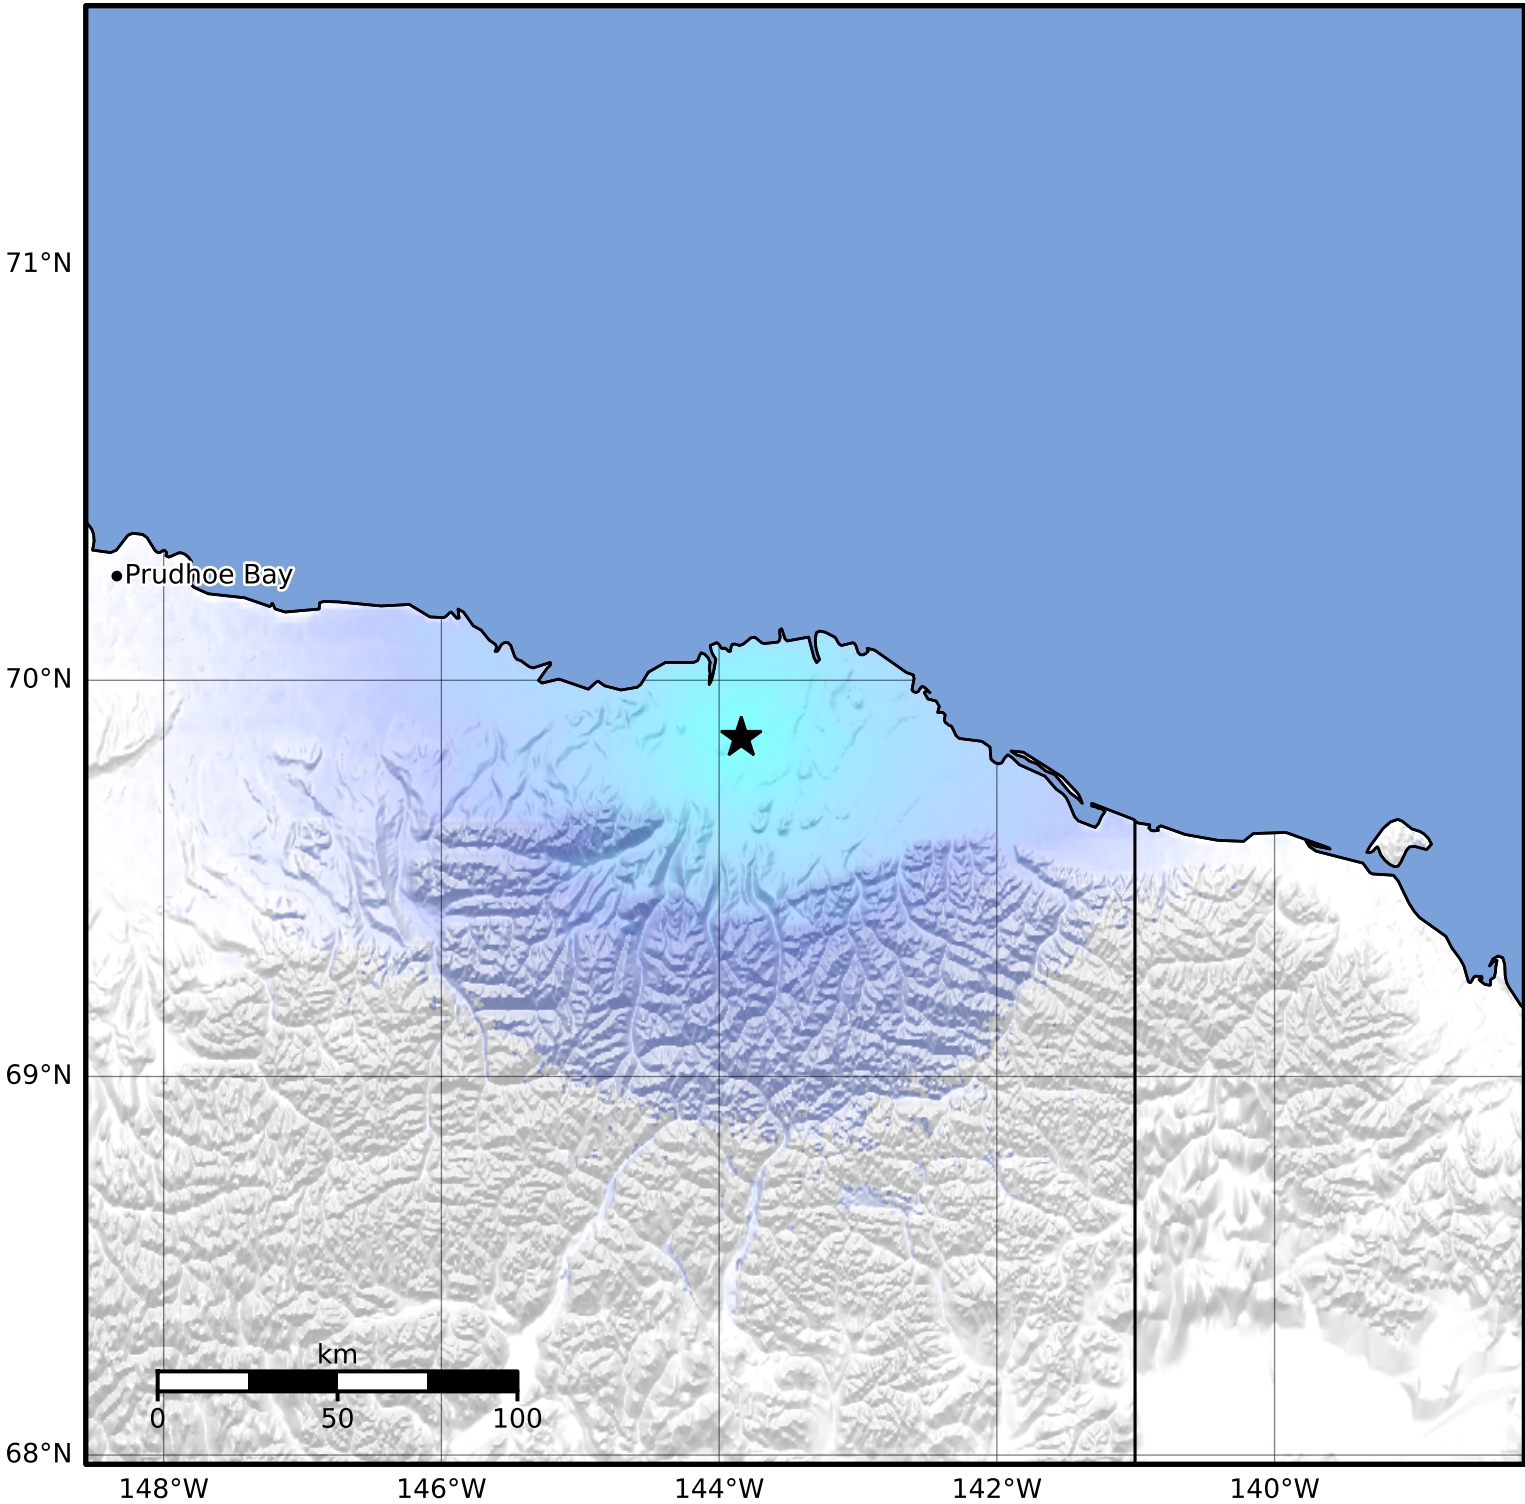

Macroseismic Intensity Map Alaska Earthquake Center
 ShakeMap: 31 km (19 miles) SSW of Kaktovik
 Mar 17, 2025 05:25:54 UTC M4.1 N69.86 W143.84 Depth: 14.9km ID:ak0253hrz018

SHAKING	Not felt	Weak	Light	Moderate	Strong	Very strong	Severe	Violent	Extreme
DAMAGE	None	None	None	Very light	Light	Moderate	Moderate/heavy	Heavy	Very heavy
PGA(%g)	<0.0464	0.297	2.76	6.2	11.5	21.5	40.1	74.7	>139
PGV(cm/s)	<0.0215	0.135	1.41	4.65	9.64	20	41.4	85.8	>178
INTENSITY	I	II-III	IV	V	VI	VII	VIII	IX	X+

Scale based on Worden et al. (2012)

Version 2: Processed 2025-03-17T05:51:27Z

△ Seismic Instrument ○ Reported Intensity

★ Epicenter