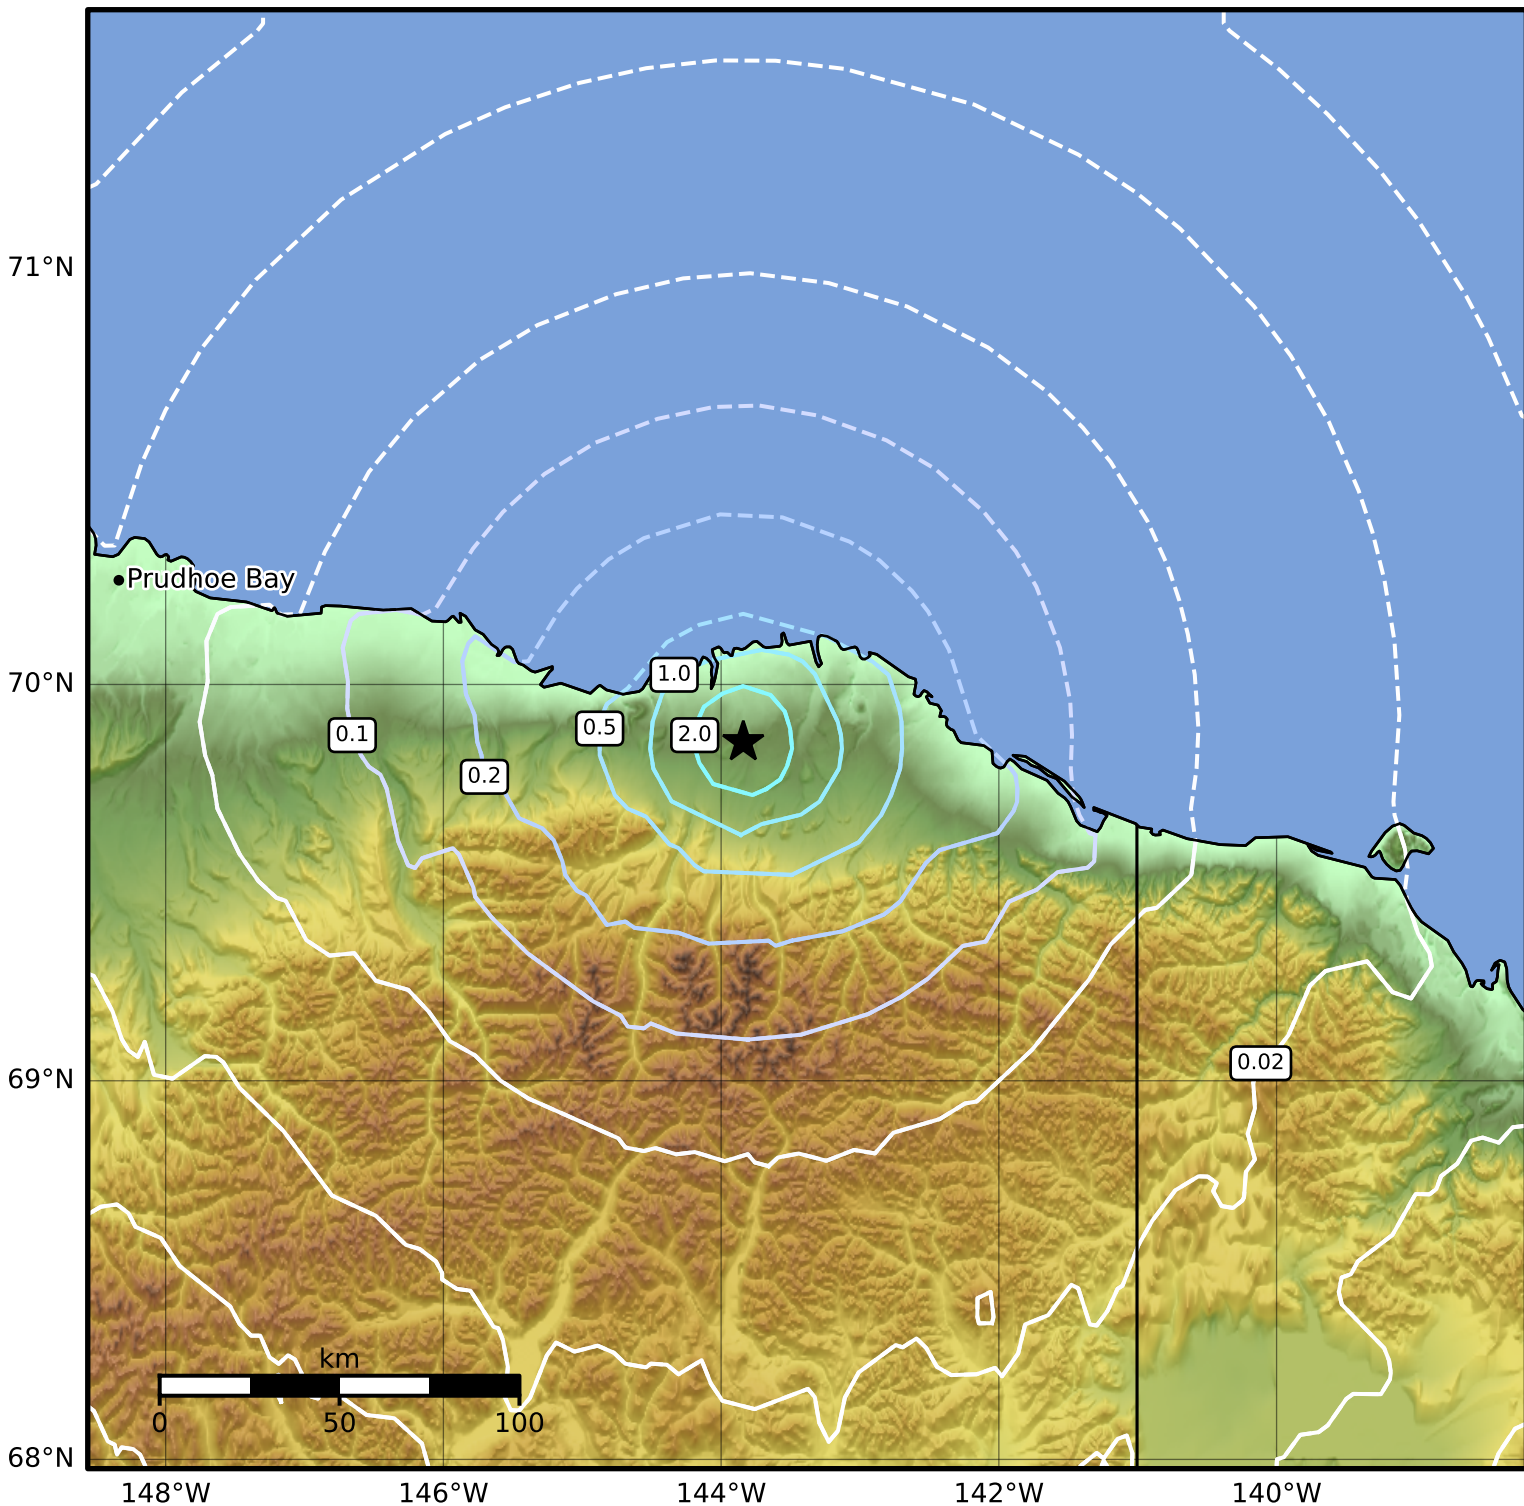

Peak Ground Acceleration Map Alaska Earthquake Center  
ShakeMap: 31 km (19 miles) SSW of Kaktovik  
Mar 17, 2025 05:25:54 UTC M4.1 N69.86 W143.84 Depth: 14.9km ID:ak0253hrz018

PGA (%g)	0.1	0.2	0.5	1	2	5	10	20	50	100	200
----------	-----	-----	-----	---	---	---	----	----	----	-----	-----

Scale based on Worden et al. (2012)

△ Seismic Instrument ○ Reported Intensity

★ Epicenter

Version 2: Processed 2025-03-17T05:51:27Z