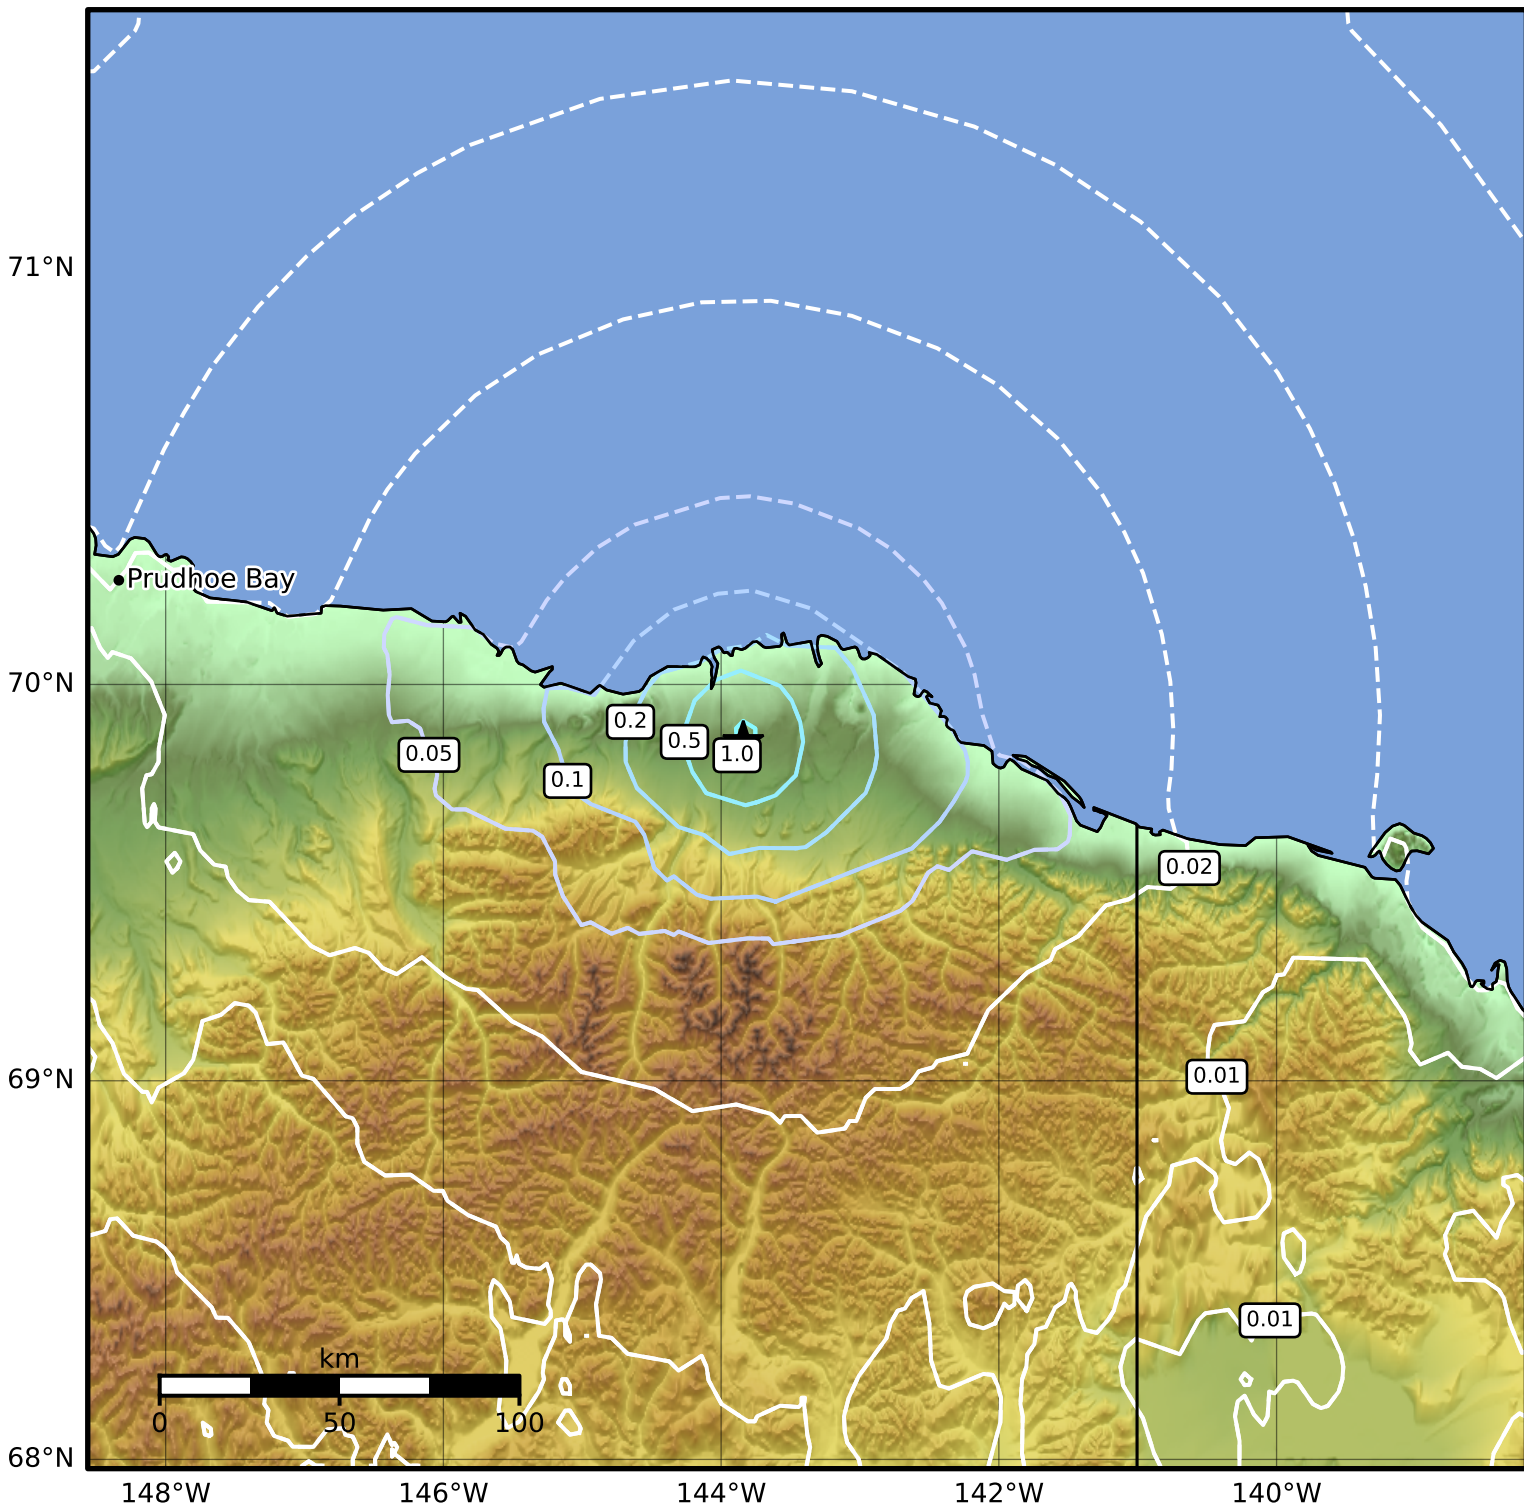

Peak Ground Velocity Map Alaska Earthquake Center
ShakeMap: 31 km (19 miles) SSW of Kaktovik
Mar 17, 2025 05:25:54 UTC M4.1 N69.86 W143.84 Depth: 14.9km ID:ak0253hrz018

PGV (cm/s)	0.1	0.2	0.5	1	2	5	10	20	50	100	200
------------	-----	-----	-----	---	---	---	----	----	----	-----	-----

Scale based on Worden et al. (2012)

Version 2: Processed 2025-03-17T05:51:27Z

△ Seismic Instrument ○ Reported Intensity

★ Epicenter