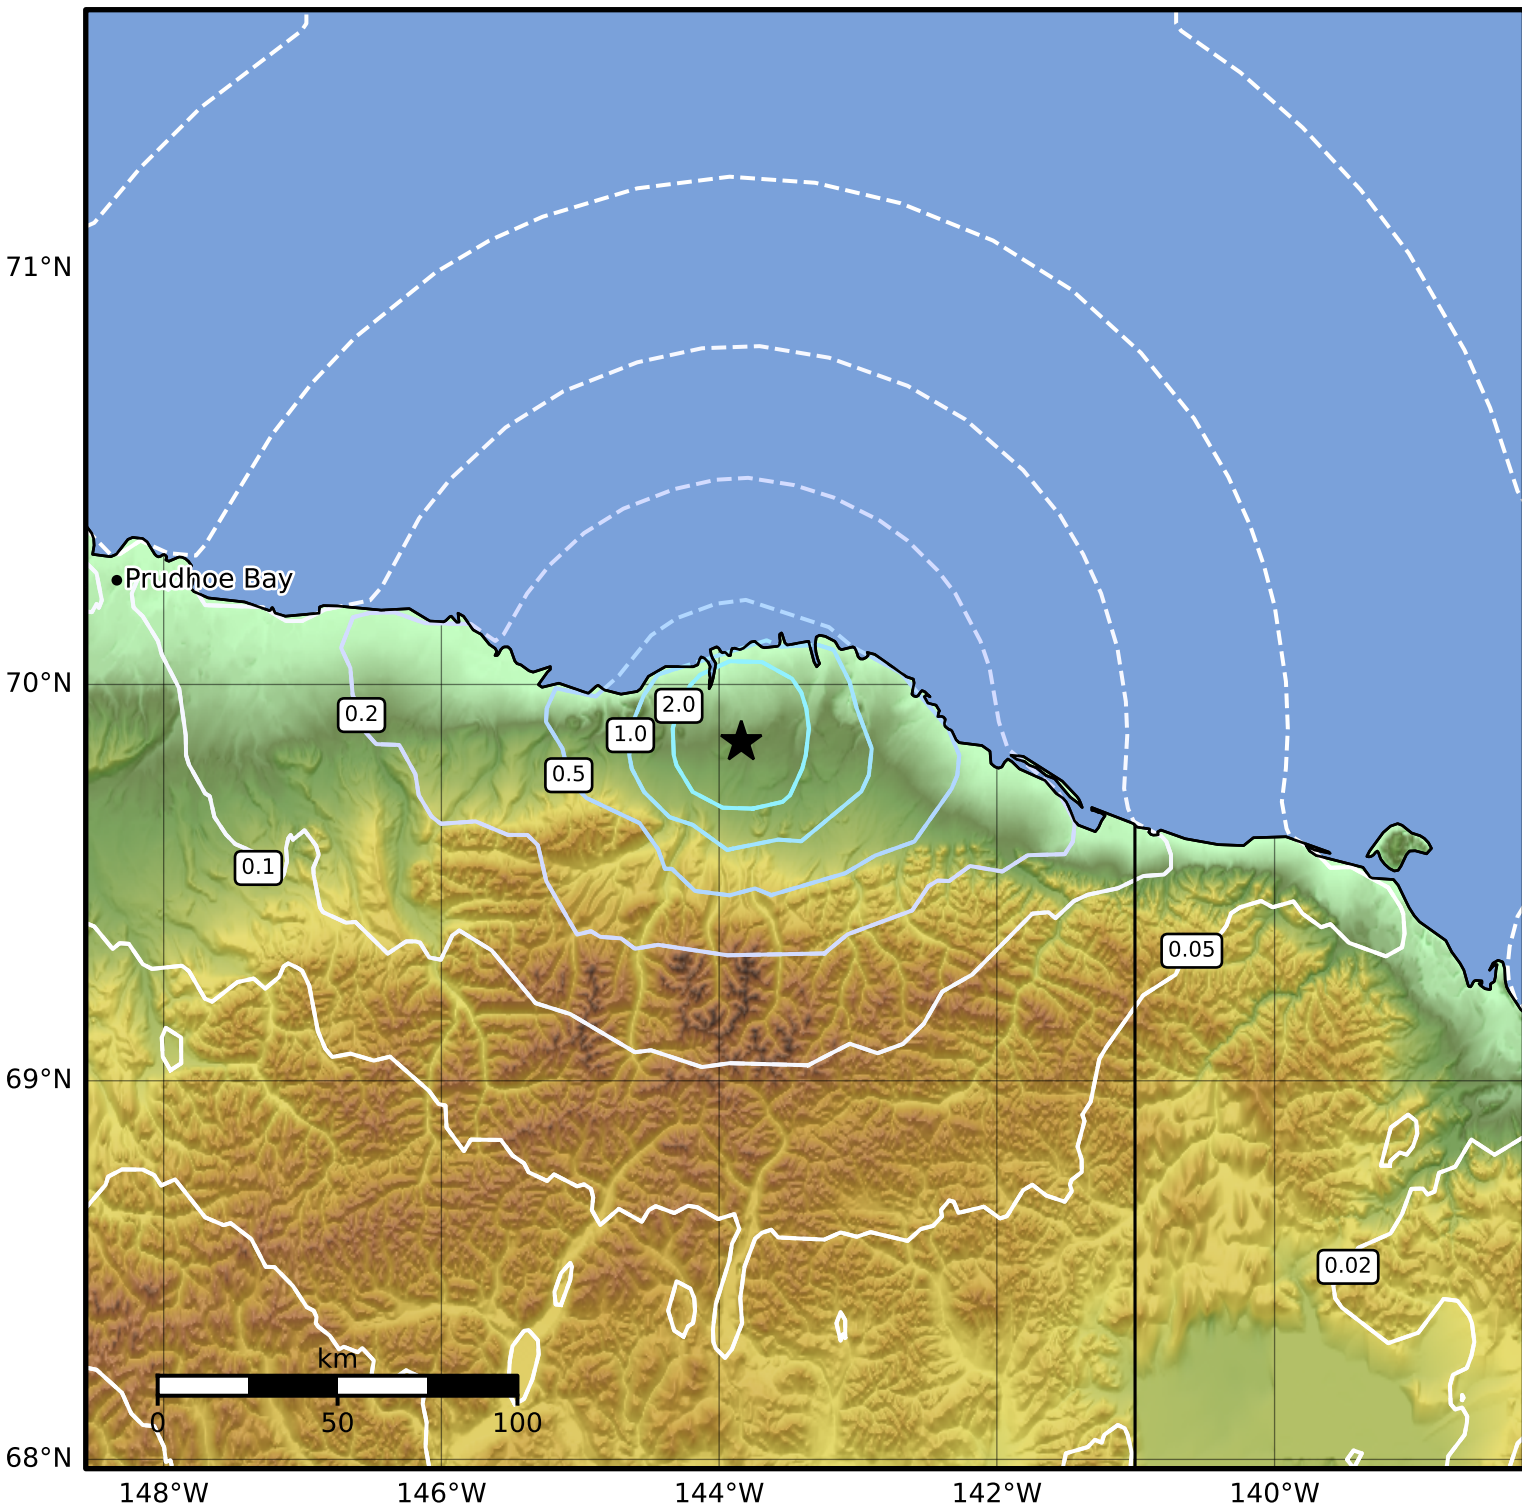

0.3 Second Peak Spectral Acceleration Map Alaska Earthquake Center
 ShakeMap: 31 km (19 miles) SSW of Kaktovik
 Mar 17, 2025 05:25:54 UTC M4.1 N69.86 W143.84 Depth: 14.9km ID:ak0253hrz018

Scale based on Worden et al. (2012)

Version 2: Processed 2025-03-17T05:51:27Z

△ Seismic Instrument ○ Reported Intensity

★ Epicenter