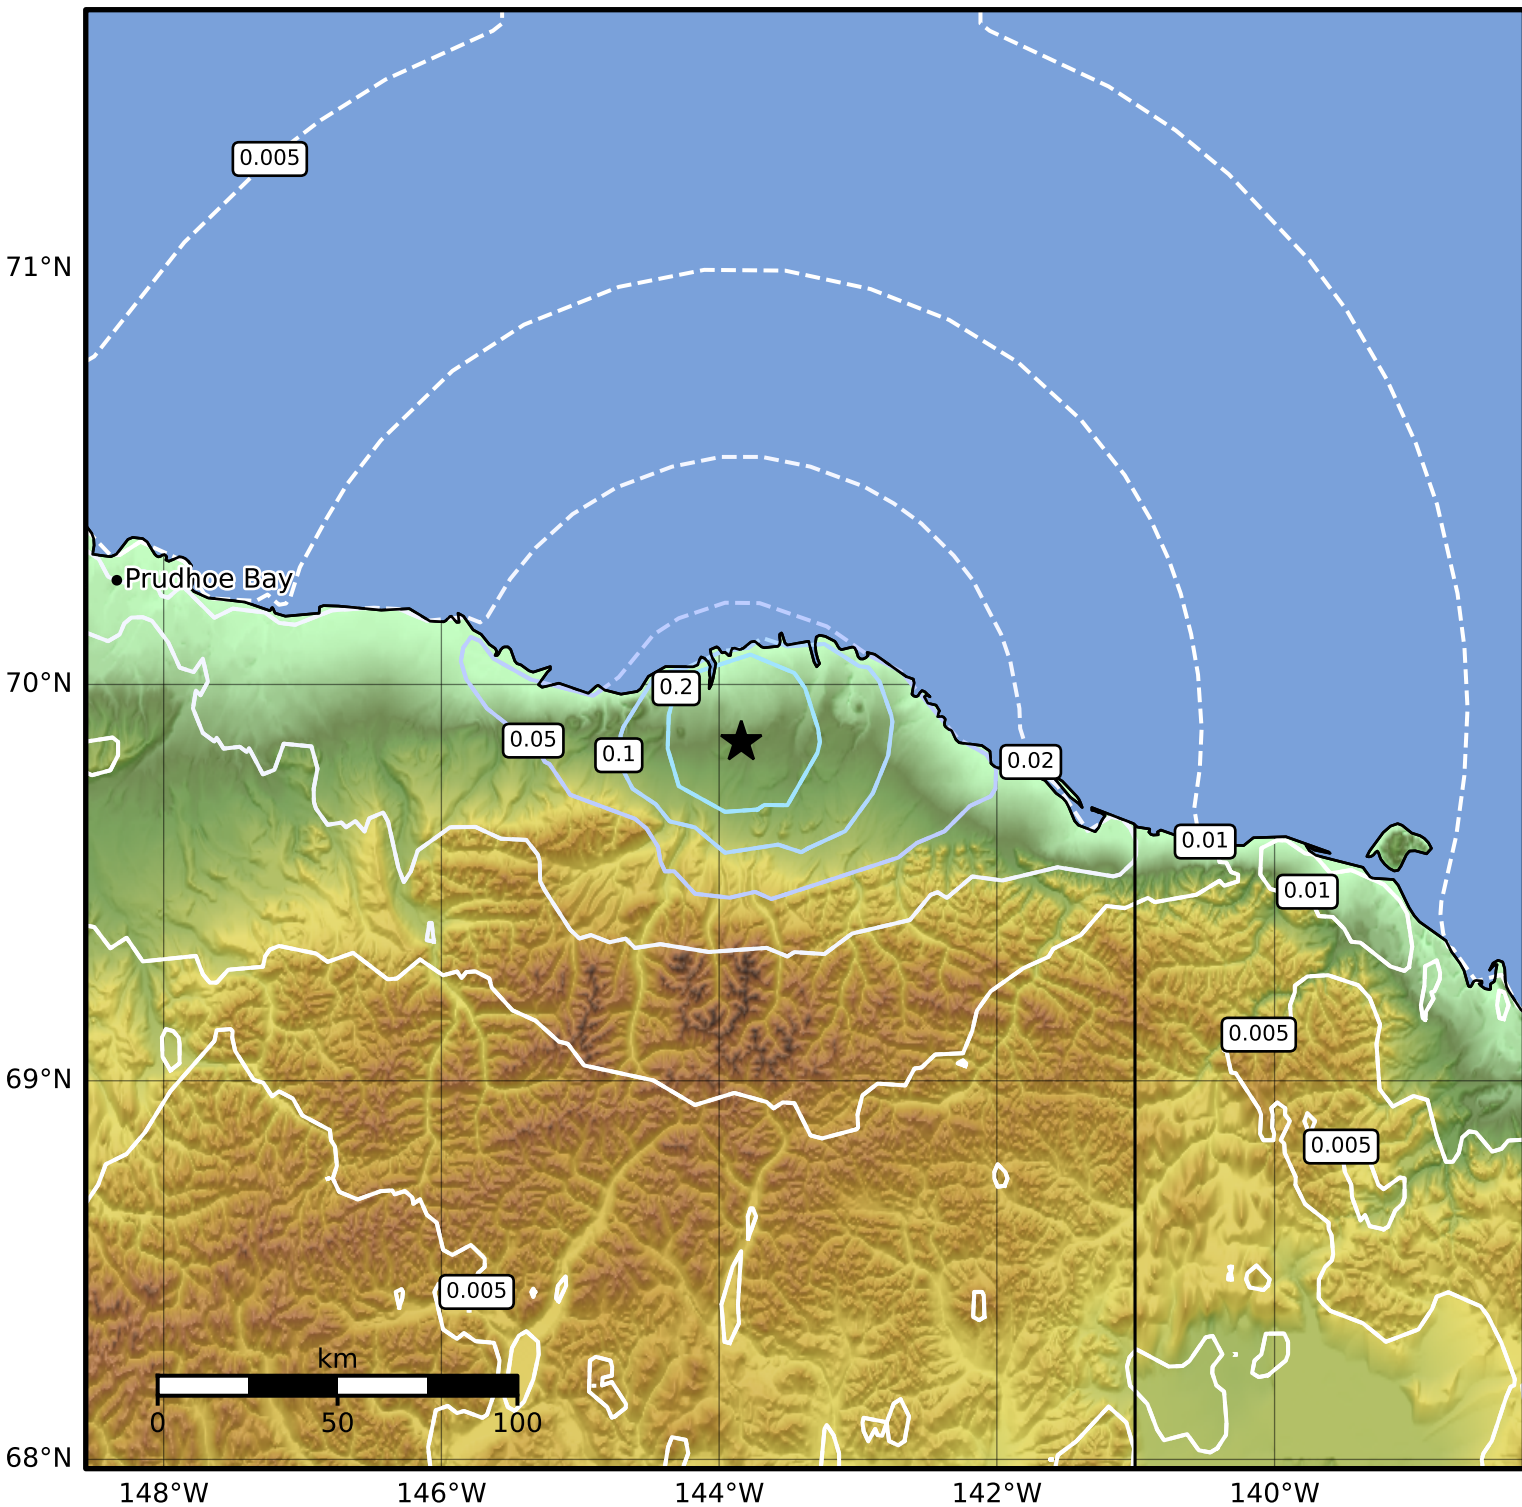

1.0 Second Peak Spectral Acceleration Map Alaska Earthquake Center
 ShakeMap: 31 km (19 miles) SSW of Kaktovik
 Mar 17, 2025 05:25:54 UTC M4.1 N69.86 W143.84 Depth: 14.9km ID:ak0253hrz018

Scale based on Worden et al. (2012)

Version 2: Processed 2025-03-17T05:51:27Z

△ Seismic Instrument ○ Reported Intensity

★ Epicenter