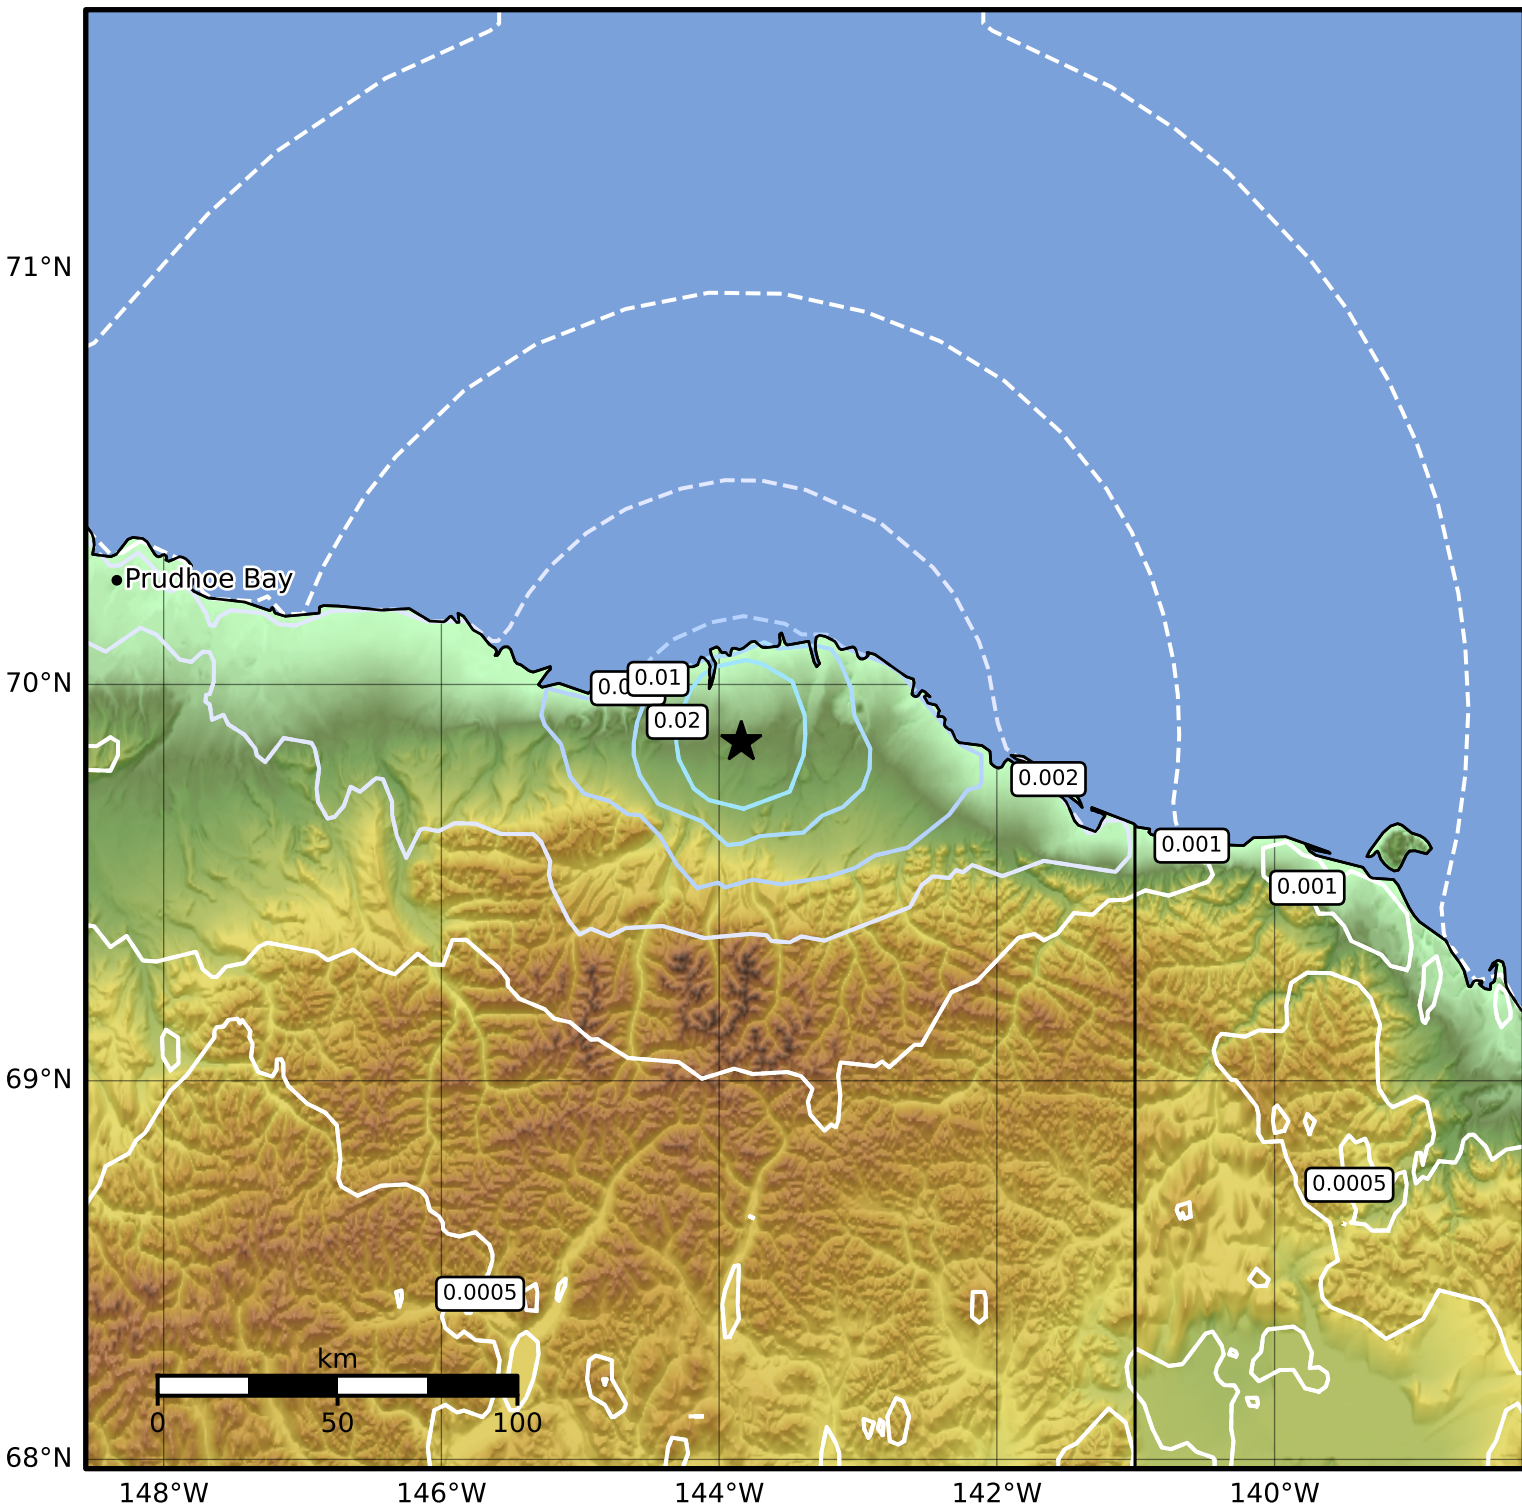

3.0 Second Peak Spectral Acceleration Map Alaska Earthquake Center
 ShakeMap: 31 km (19 miles) SSW of Kaktovik
 Mar 17, 2025 05:25:54 UTC M4.1 N69.86 W143.84 Depth: 14.9km ID:ak0253hrz018

Scale based on Worden et al. (2012)

Version 2: Processed 2025-03-17T05:51:27Z

△ Seismic Instrument ○ Reported Intensity

★ Epicenter