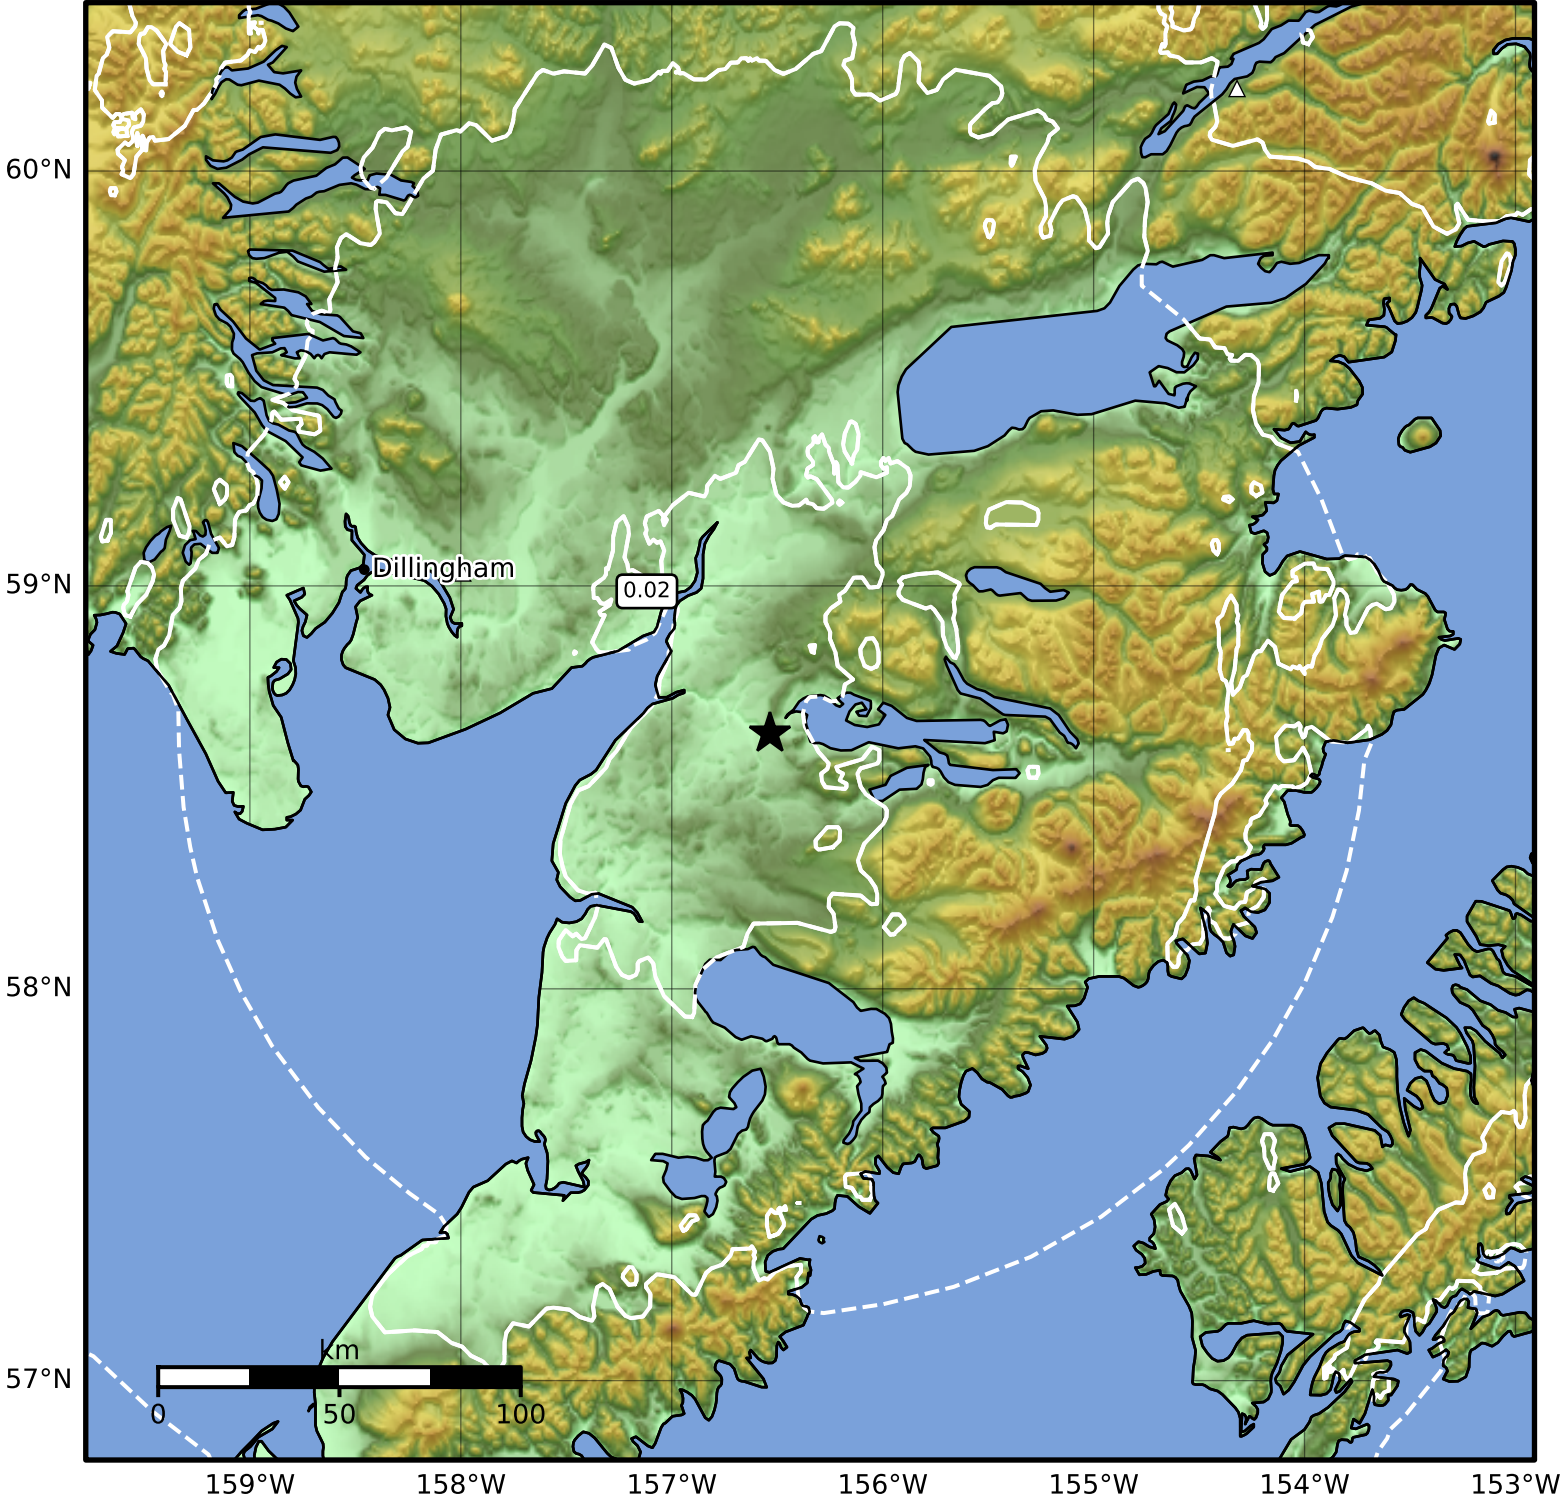

Peak Ground Acceleration Map Alaska Earthquake Center
ShakeMap: 9 km (6 miles) SE of King Salmon
Mar 17, 2025 11:19:55 UTC M3.5 N58.64 W156.53 Depth: 227.8km ID:ak0253hvic05

Scale based on Worden et al. (2012)
△ Seismic Instrument ○ Reported Intensity