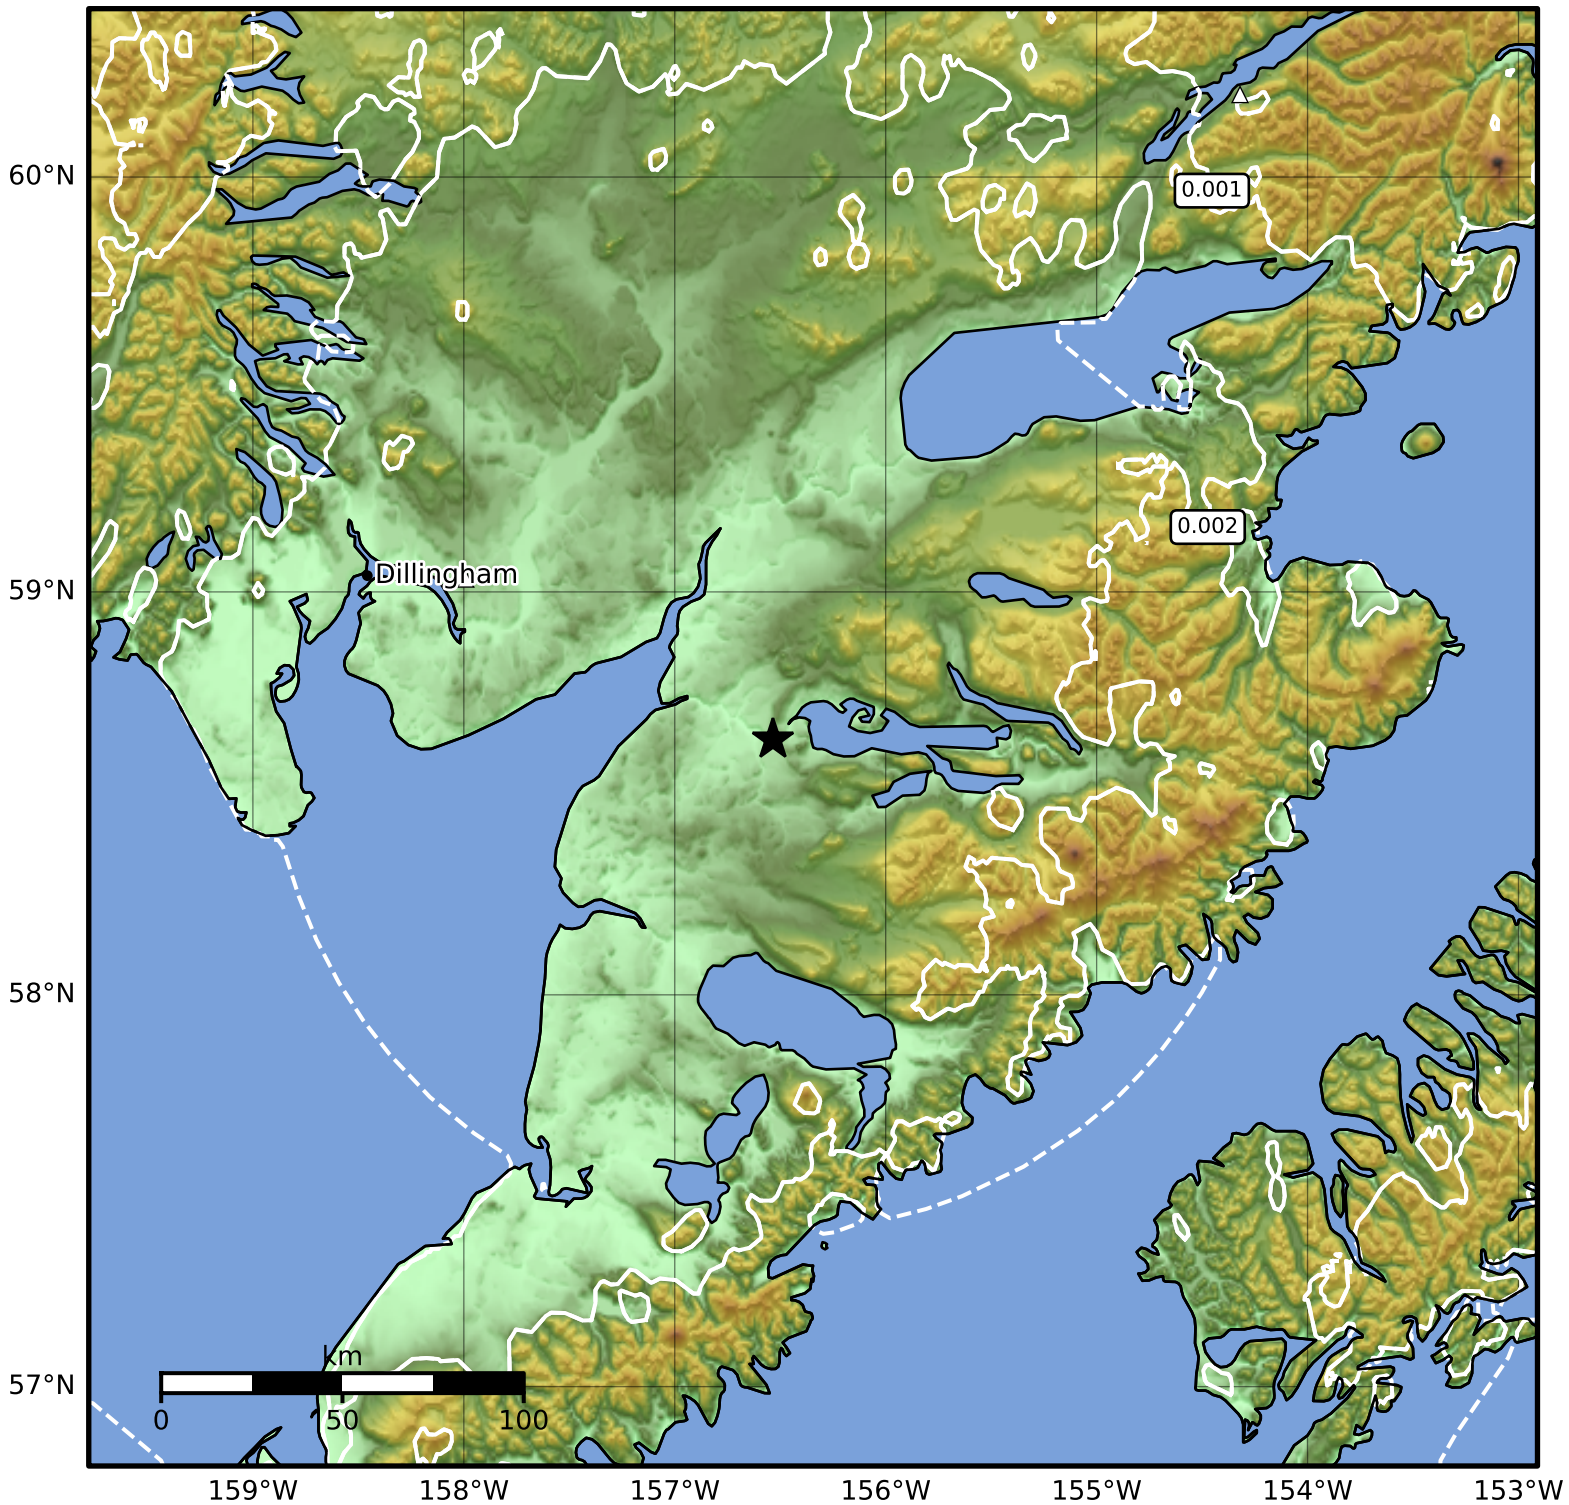

Peak Ground Velocity Map Alaska Earthquake Center
ShakeMap: 9 km (6 miles) SE of King Salmon
Mar 17, 2025 11:19:55 UTC M3.5 N58.64 W156.53 Depth: 227.8km ID:ak0253hvic05

Scale based on Worden et al. (2012)