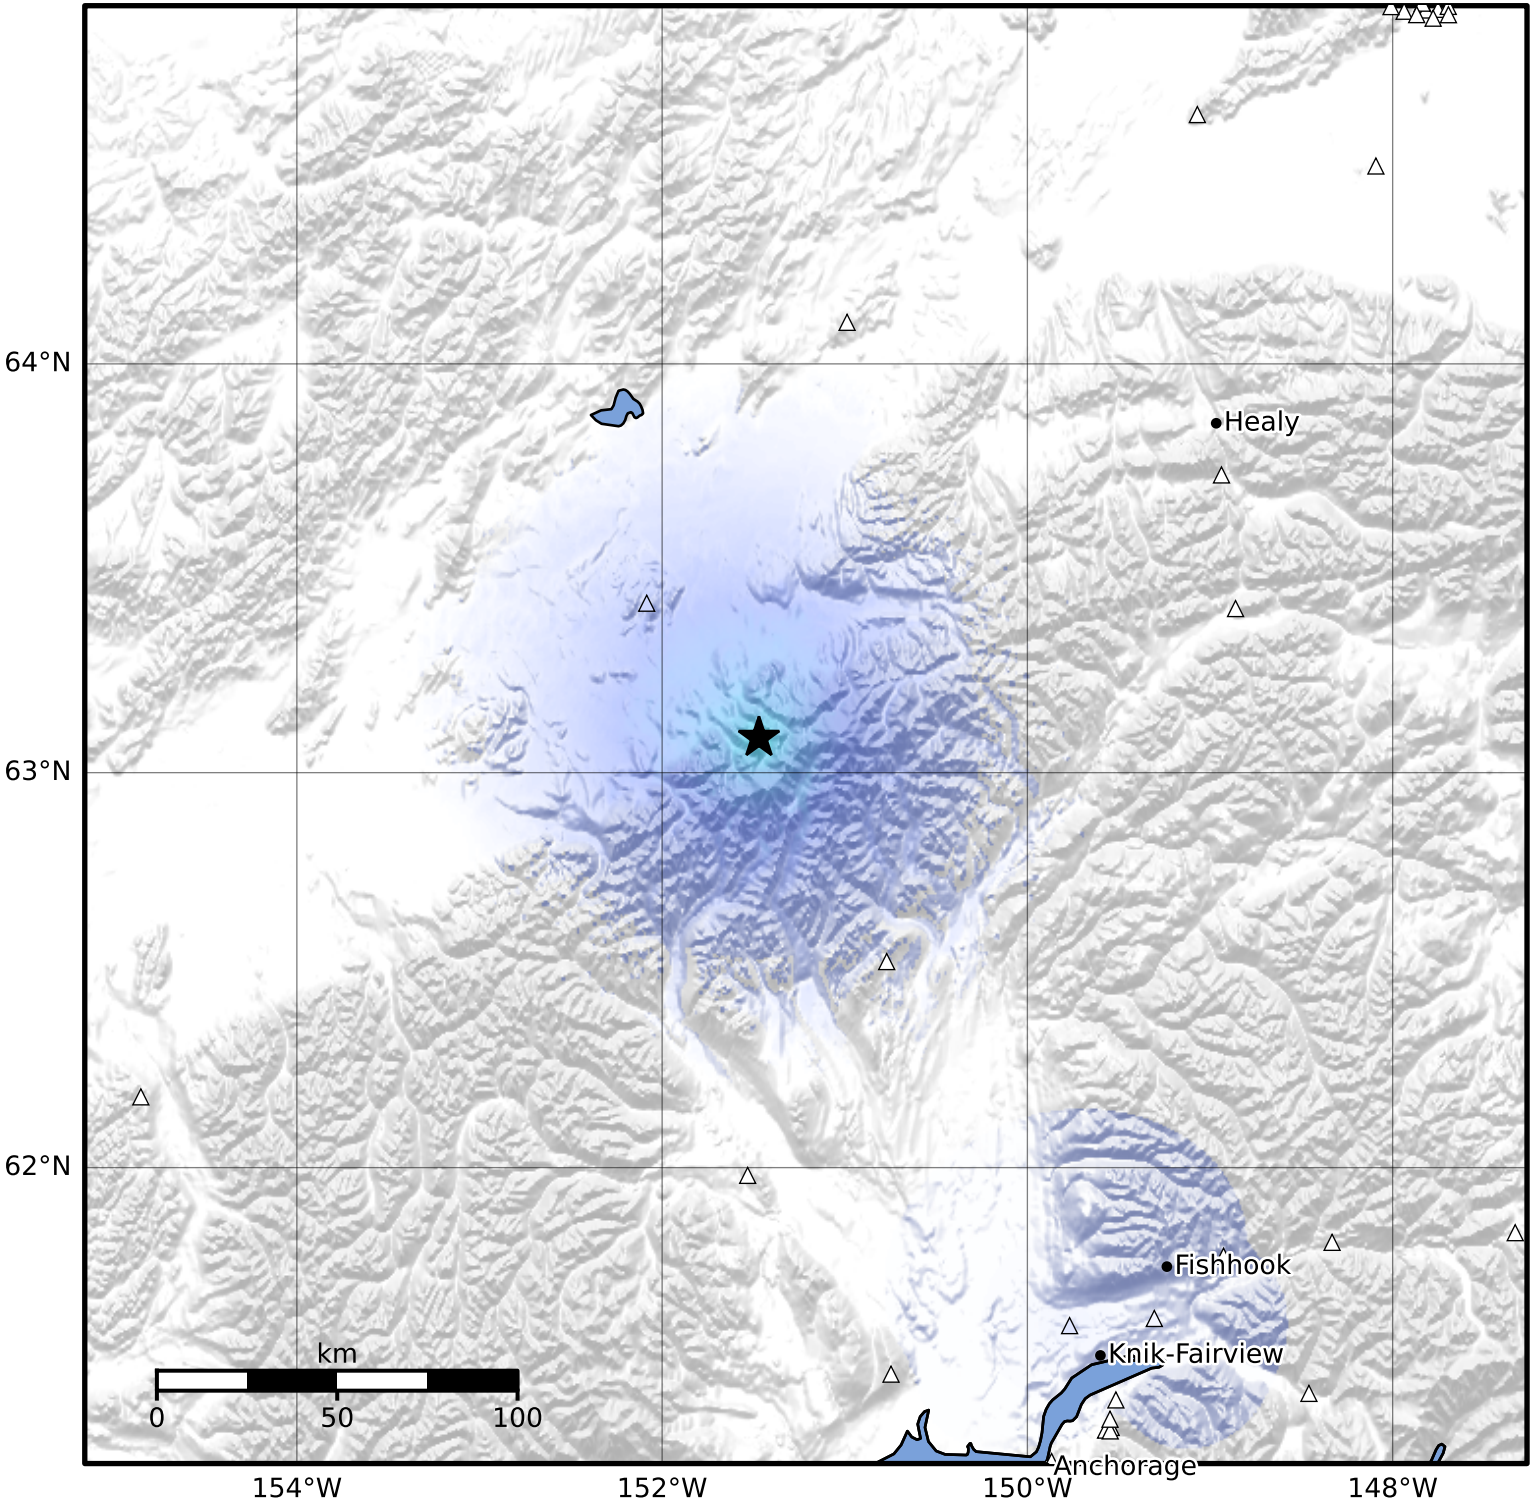

Macroseismic Intensity Map Alaska Earthquake Center
 ShakeMap: 55 km (34 miles) SSW of Kantishna
 Mar 17, 2025 22:45:26 UTC M3.6 N63.09 W151.47 Depth: 2.5km ID:ak0253i27m1s

SHAKING	Not felt	Weak	Light	Moderate	Strong	Very strong	Severe	Violent	Extreme
DAMAGE	None	None	None	Very light	Light	Moderate	Moderate/heavy	Heavy	Very heavy
PGA(%g)	<0.0464	0.297	2.76	6.2	11.5	21.5	40.1	74.7	>139
PGV(cm/s)	<0.0215	0.135	1.41	4.65	9.64	20	41.4	85.8	>178
INTENSITY	I	II-III	IV	V	VI	VII	VIII	IX	X+

Scale based on Worden et al. (2012)

Version 2: Processed 2025-03-17T23:28:16Z

△ Seismic Instrument ○ Reported Intensity

★ Epicenter