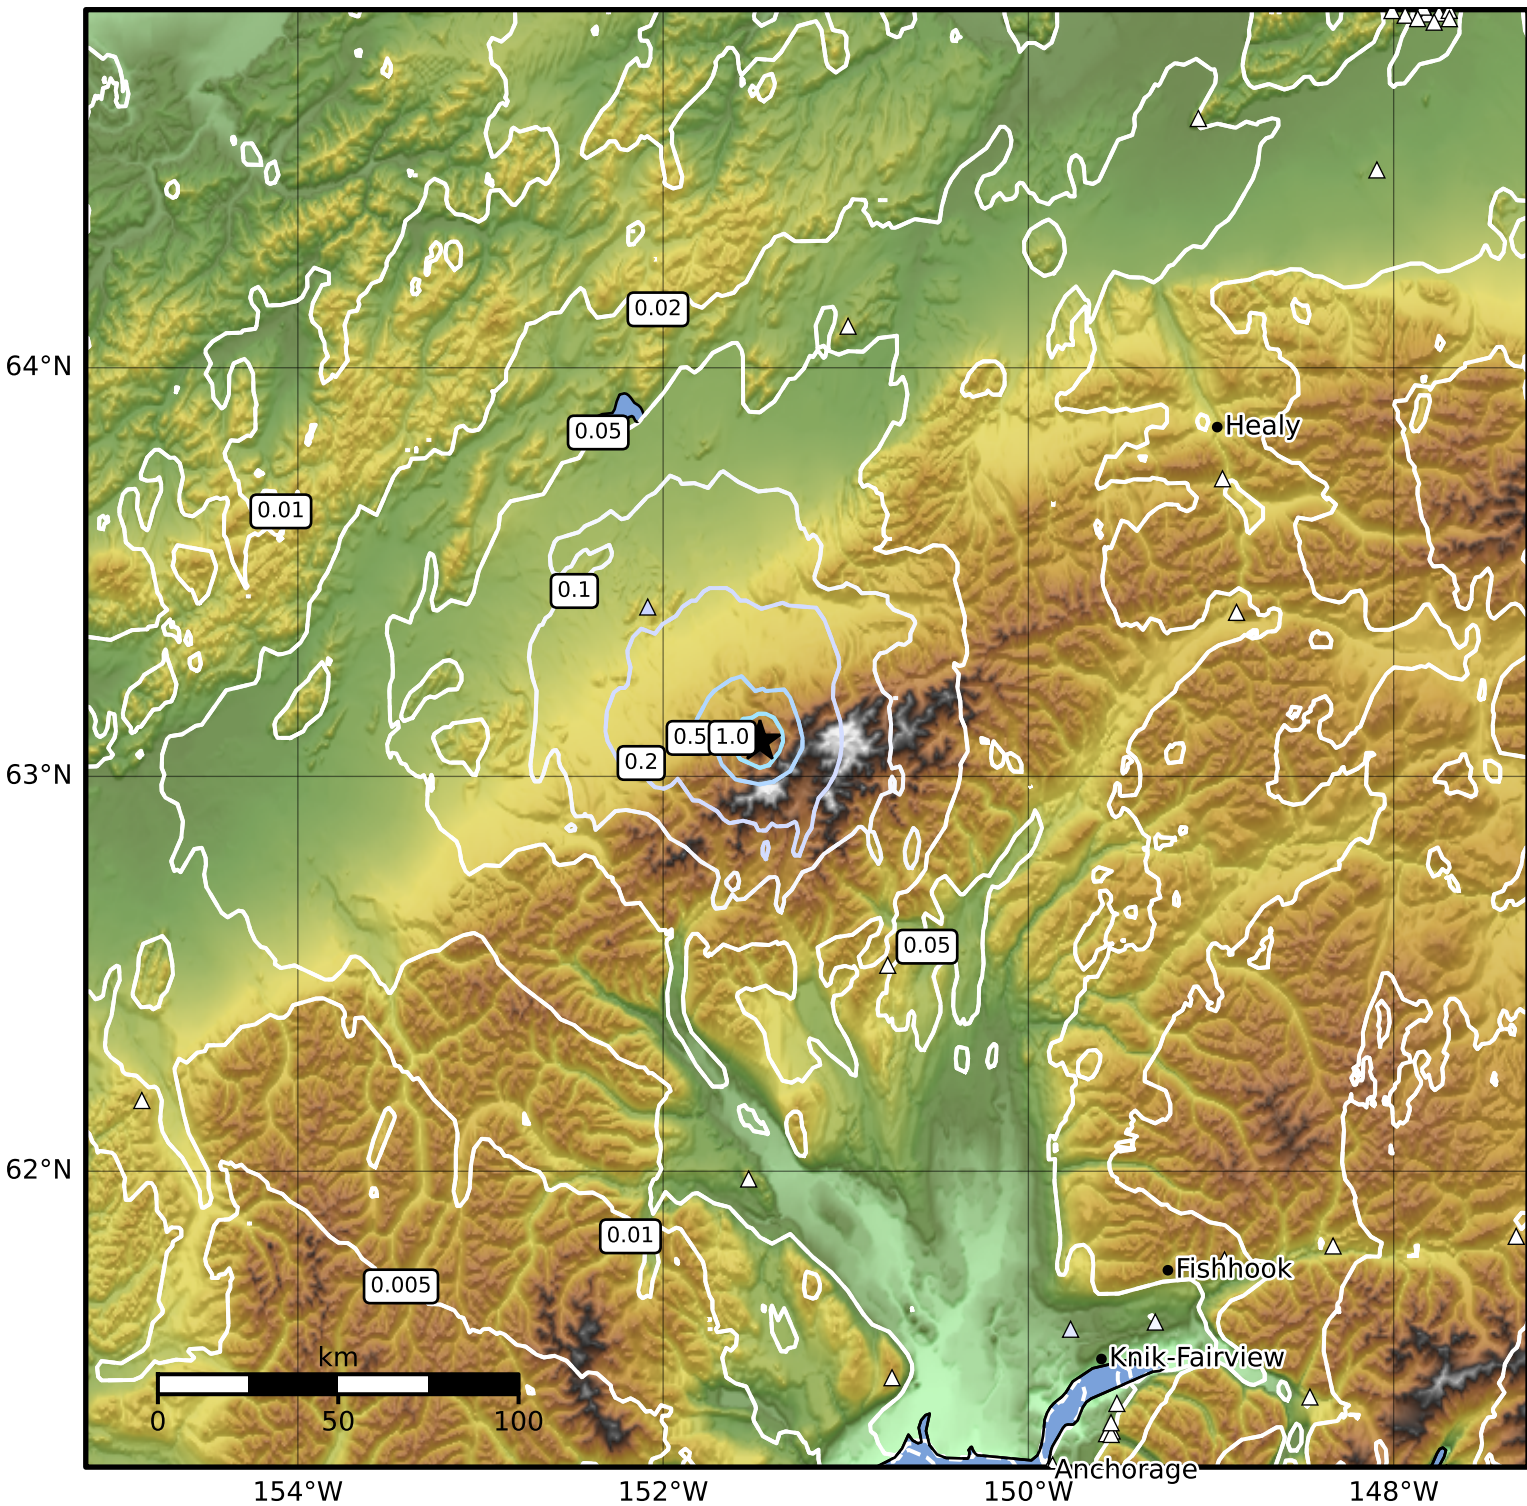

0.3 Second Peak Spectral Acceleration Map Alaska Earthquake Center
 ShakeMap: 55 km (34 miles) SSW of Kantishna
 Mar 17, 2025 22:45:26 UTC M3.6 N63.09 W151.47 Depth: 2.5km ID:ak0253i27m1s

SA(0.3) (%g)	0.1	0.2	0.5	1	2	5	10	20	50	100	200
--------------	-----	-----	-----	---	---	---	----	----	----	-----	-----

Scale based on Worden et al. (2012)

Version 2: Processed 2025-03-17T23:28:16Z

△ Seismic Instrument ○ Reported Intensity

★ Epicenter