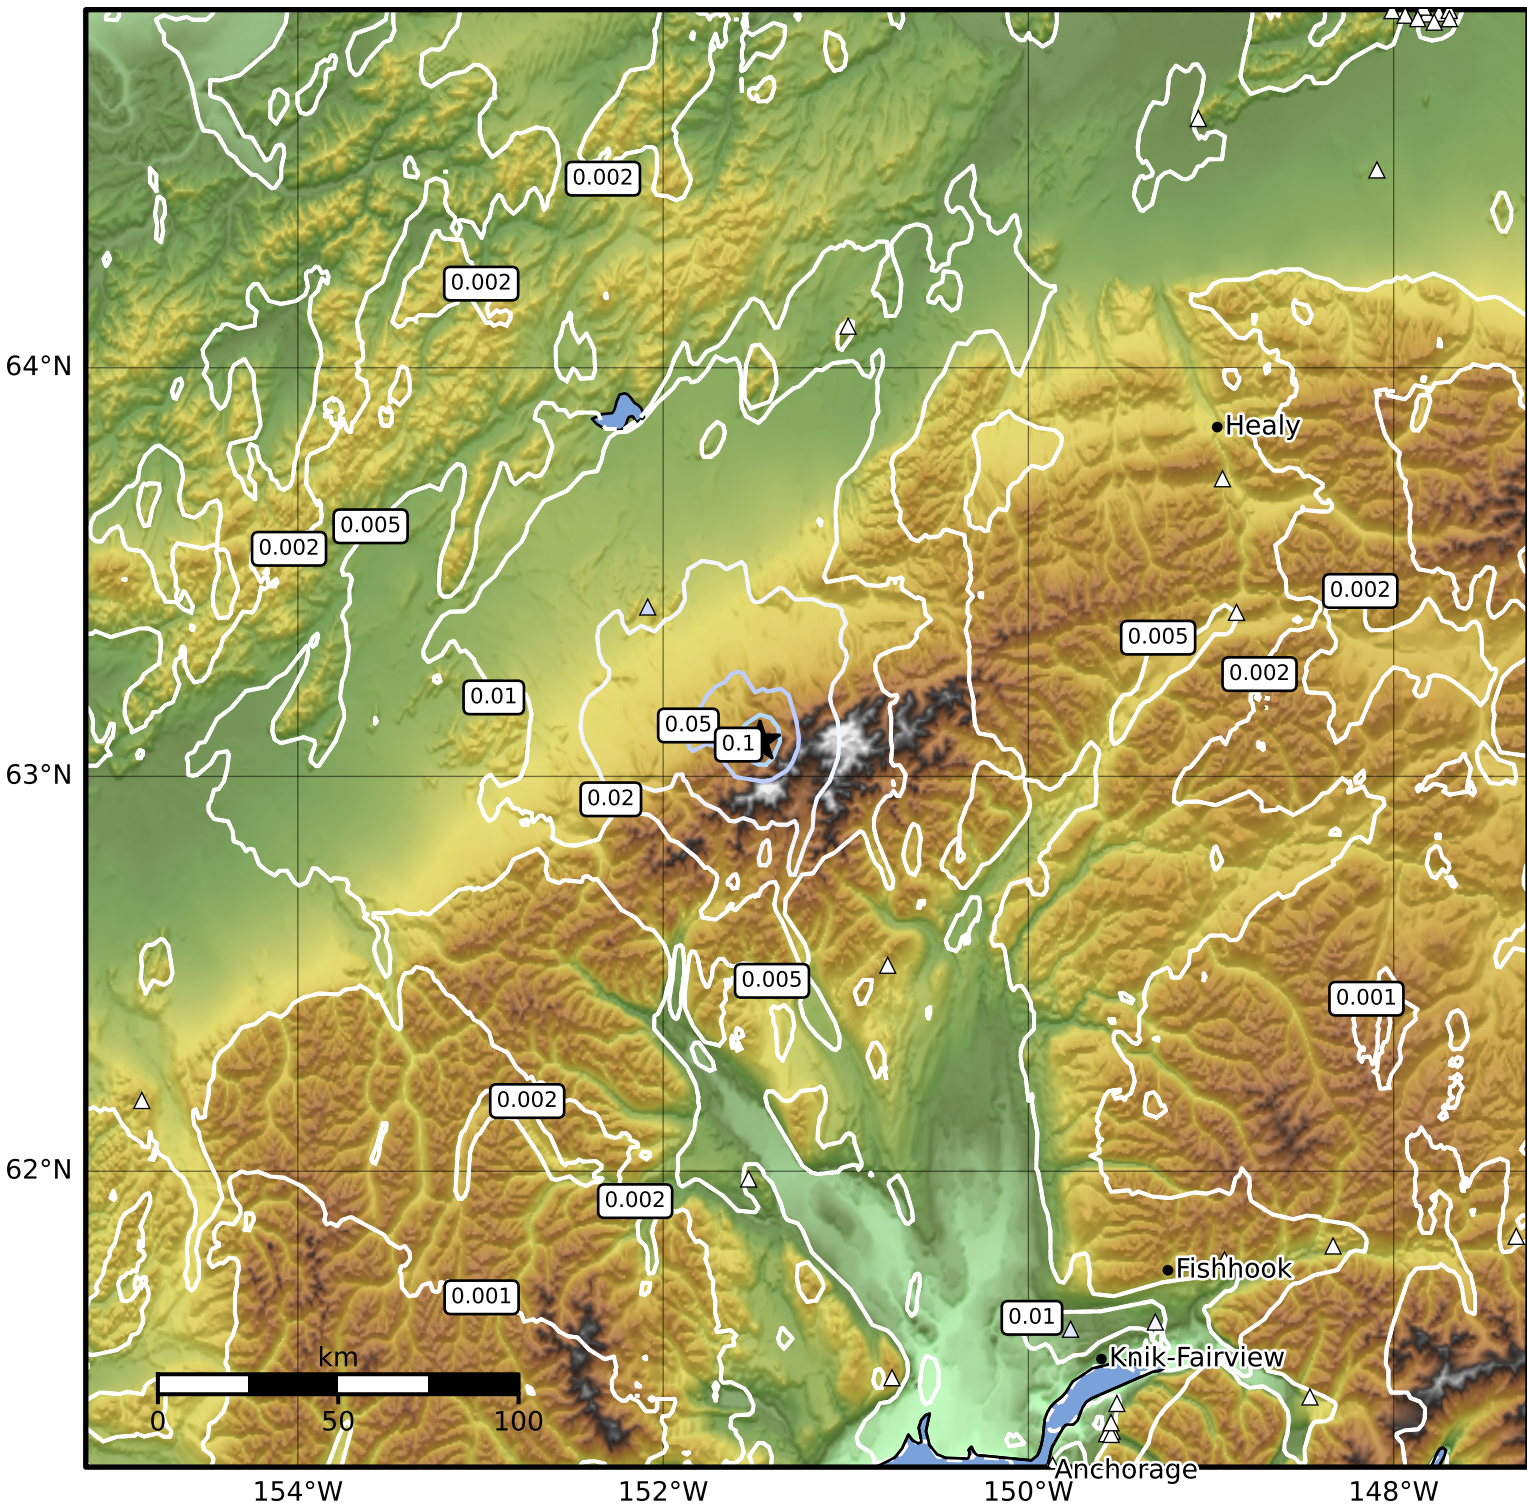

1.0 Second Peak Spectral Acceleration Map Alaska Earthquake Center
 ShakeMap: 55 km (34 miles) SSW of Kantishna
 Mar 17, 2025 22:45:26 UTC M3.6 N63.09 W151.47 Depth: 2.5km ID:ak0253i27m1s

SA(1.0) (%g)	0.1	0.2	0.5	1	2	5	10	20	50	100	200
--------------	-----	-----	-----	---	---	---	----	----	----	-----	-----

Scale based on Worden et al. (2012)

Version 2: Processed 2025-03-17T23:28:16Z

△ Seismic Instrument ○ Reported Intensity

★ Epicenter