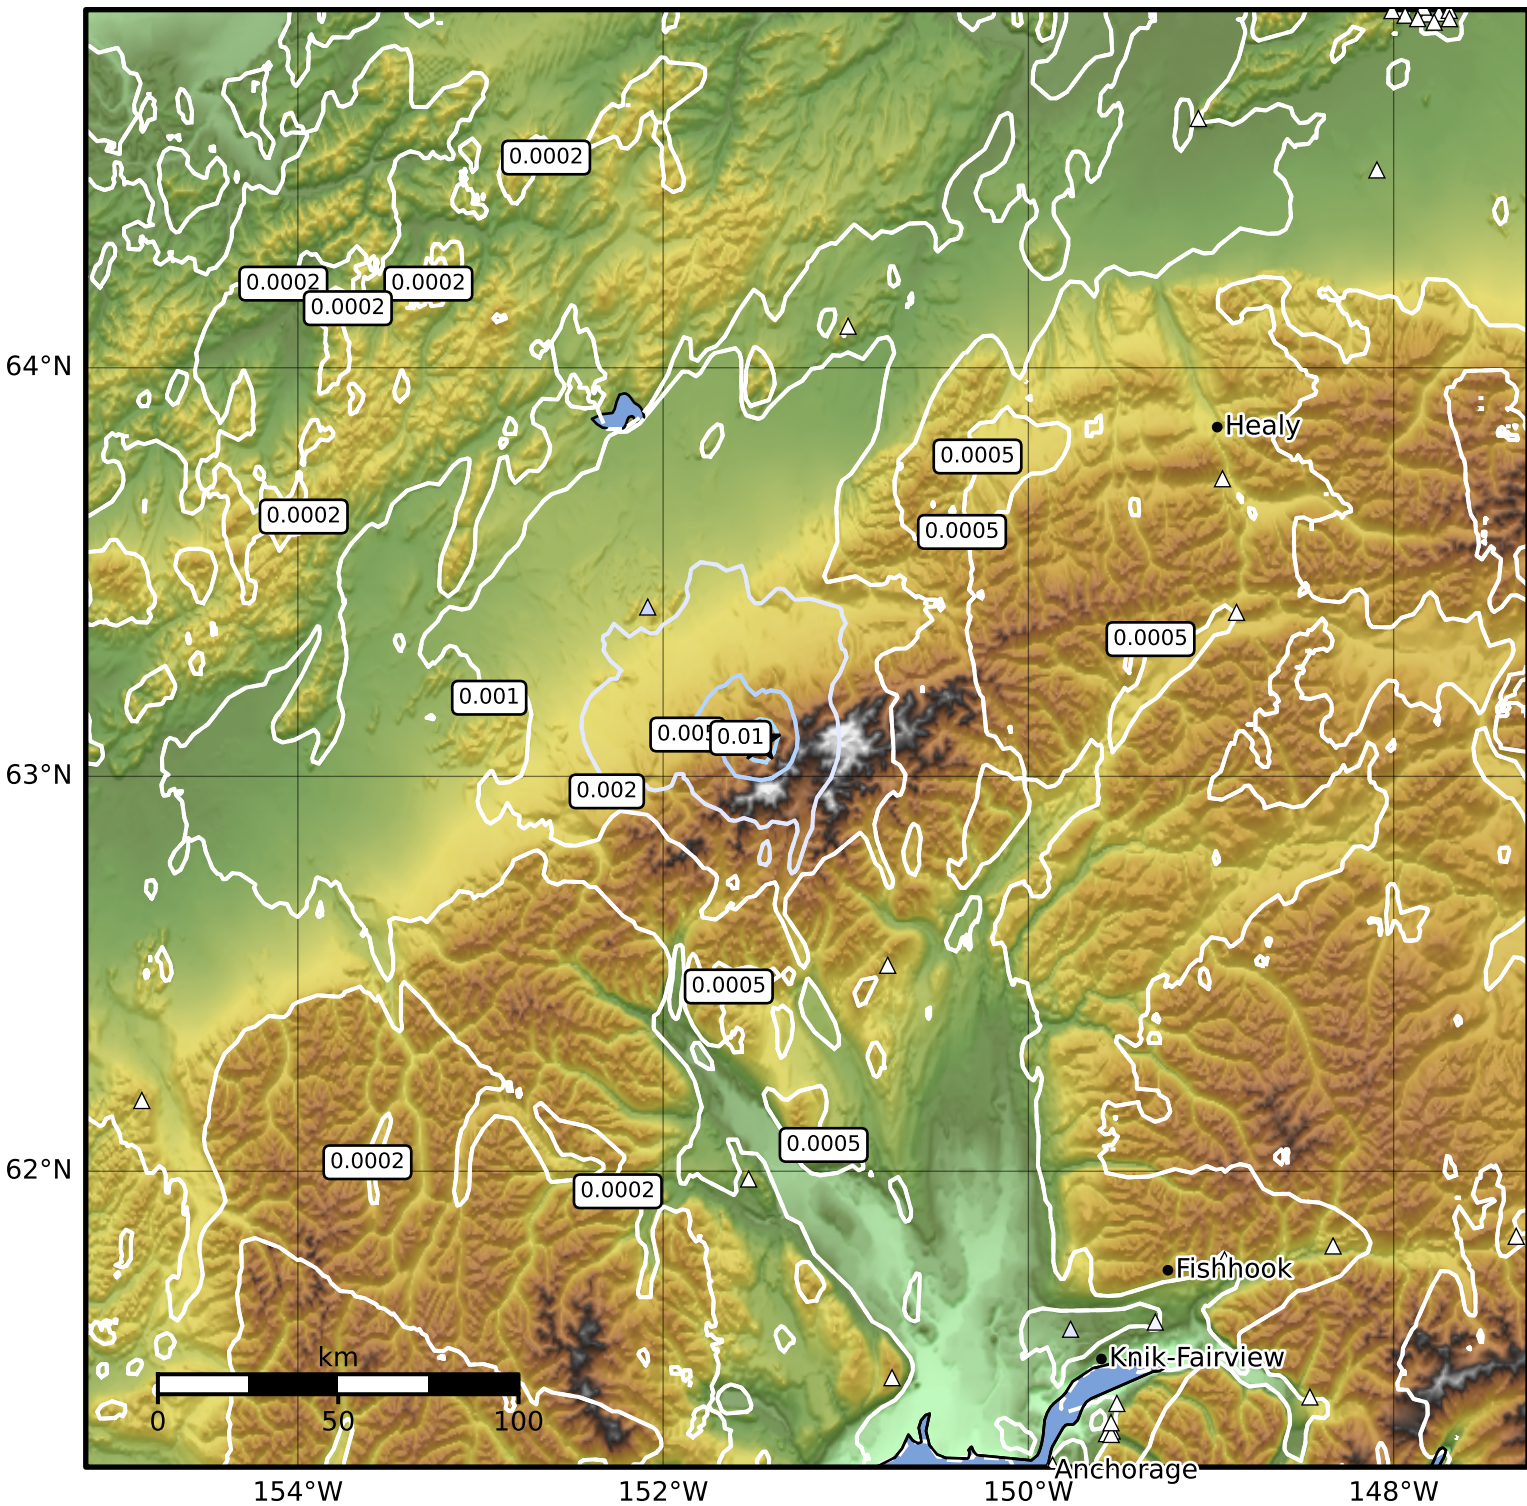

3.0 Second Peak Spectral Acceleration Map Alaska Earthquake Center  
 ShakeMap: 55 km (34 miles) SSW of Kantishna  
 Mar 17, 2025 22:45:26 UTC M3.6 N63.09 W151.47 Depth: 2.5km ID:ak0253i27m1s

Scale based on Worden et al. (2012)

Version 2: Processed 2025-03-17T23:28:16Z

△ Seismic Instrument ○ Reported Intensity

★ Epicenter