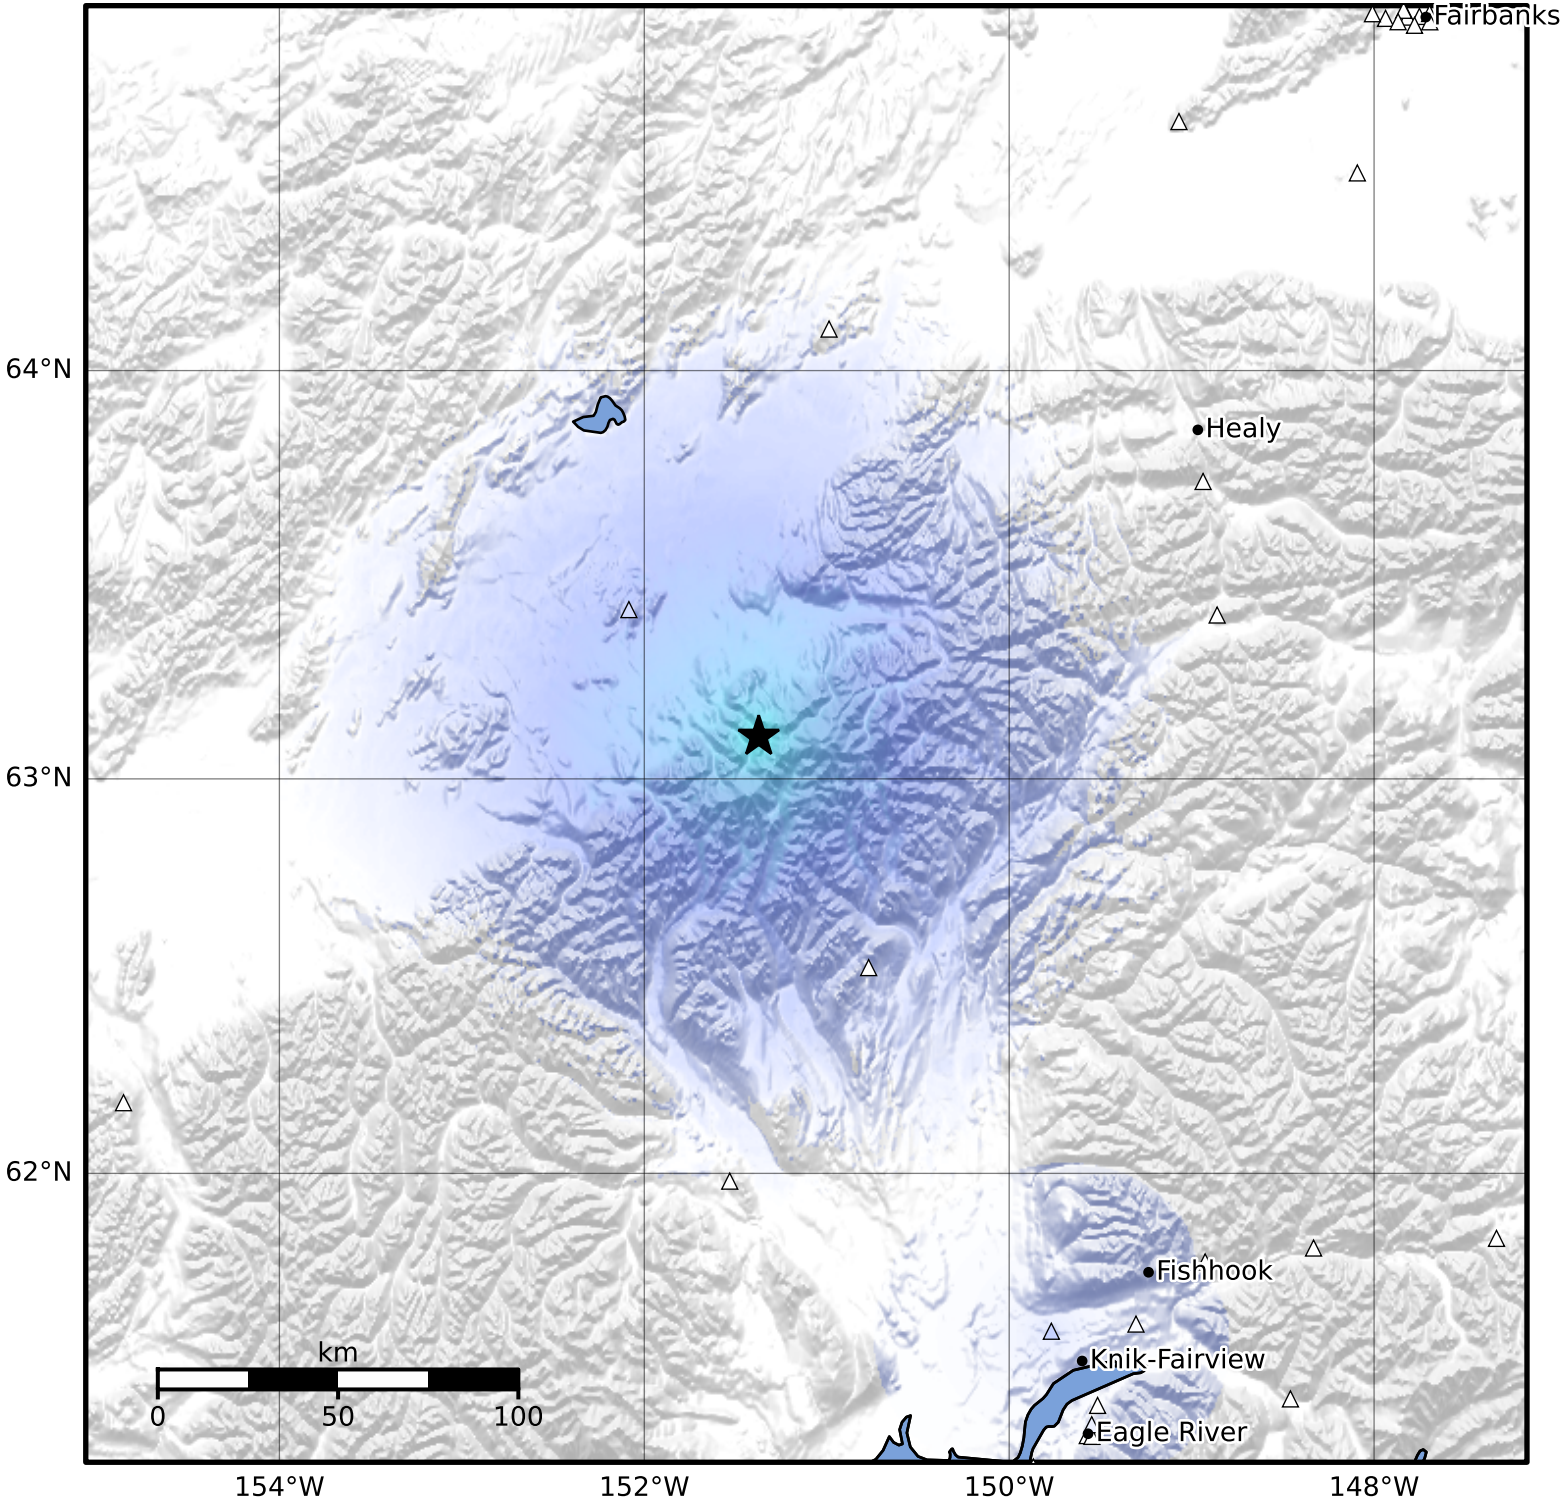

Macroseismic Intensity Map Alaska Earthquake Center
 ShakeMap: 51 km (32 miles) SSW of Kantishna
 Mar 17, 2025 22:45:40 UTC M3.9 N63.11 W151.37 Depth: 1.9km ID:ak0253i27mye

SHAKING	Not felt	Weak	Light	Moderate	Strong	Very strong	Severe	Violent	Extreme
DAMAGE	None	None	None	Very light	Light	Moderate	Moderate/heavy	Heavy	Very heavy
PGA(%g)	<0.0464	0.297	2.76	6.2	11.5	21.5	40.1	74.7	>139
PGV(cm/s)	<0.0215	0.135	1.41	4.65	9.64	20	41.4	85.8	>178
INTENSITY	I	II-III	IV	V	VI	VII	VIII	IX	X+

Scale based on Worden et al. (2012)

Version 1: Processed 2025-03-17T23:13:34Z

△ Seismic Instrument ○ Reported Intensity ★ Epicenter