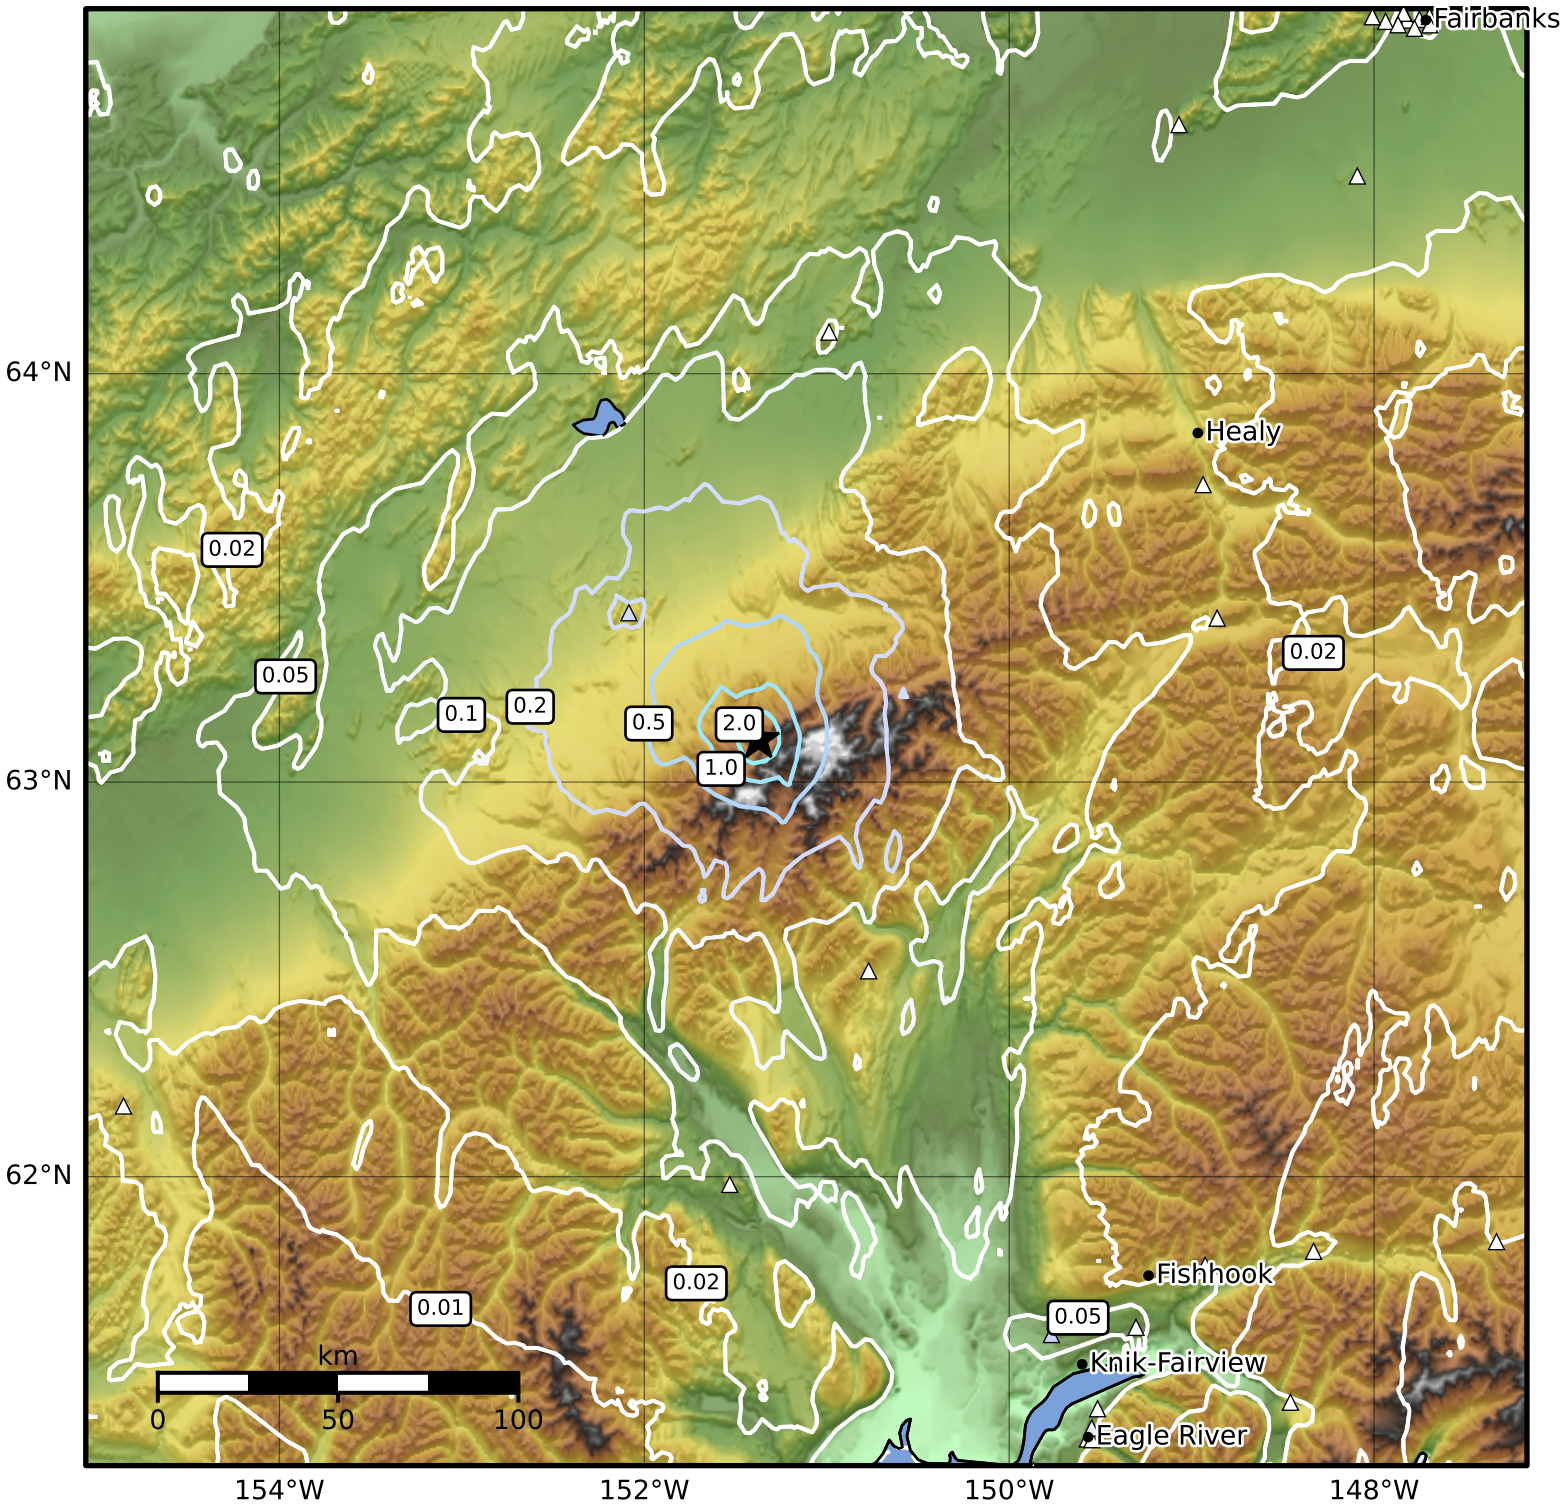

0.3 Second Peak Spectral Acceleration Map Alaska Earthquake Center  
 ShakeMap: 51 km (32 miles) SSW of Kantishna  
 Mar 17, 2025 22:45:40 UTC M3.9 N63.11 W151.37 Depth: 1.9km ID:ak0253i27mye

<b>SA(0.3) (%g)</b>	<b>0.1</b>	<b>0.2</b>	<b>0.5</b>	<b>1</b>	<b>2</b>	<b>5</b>	<b>10</b>	<b>20</b>	<b>50</b>	<b>100</b>	<b>200</b>
---------------------	------------	------------	------------	----------	----------	----------	-----------	-----------	-----------	------------	------------

Scale based on Worden et al. (2012)

Version 1: Processed 2025-03-17T23:13:34Z

△ Seismic Instrument   ○ Reported Intensity   ★ Epicenter