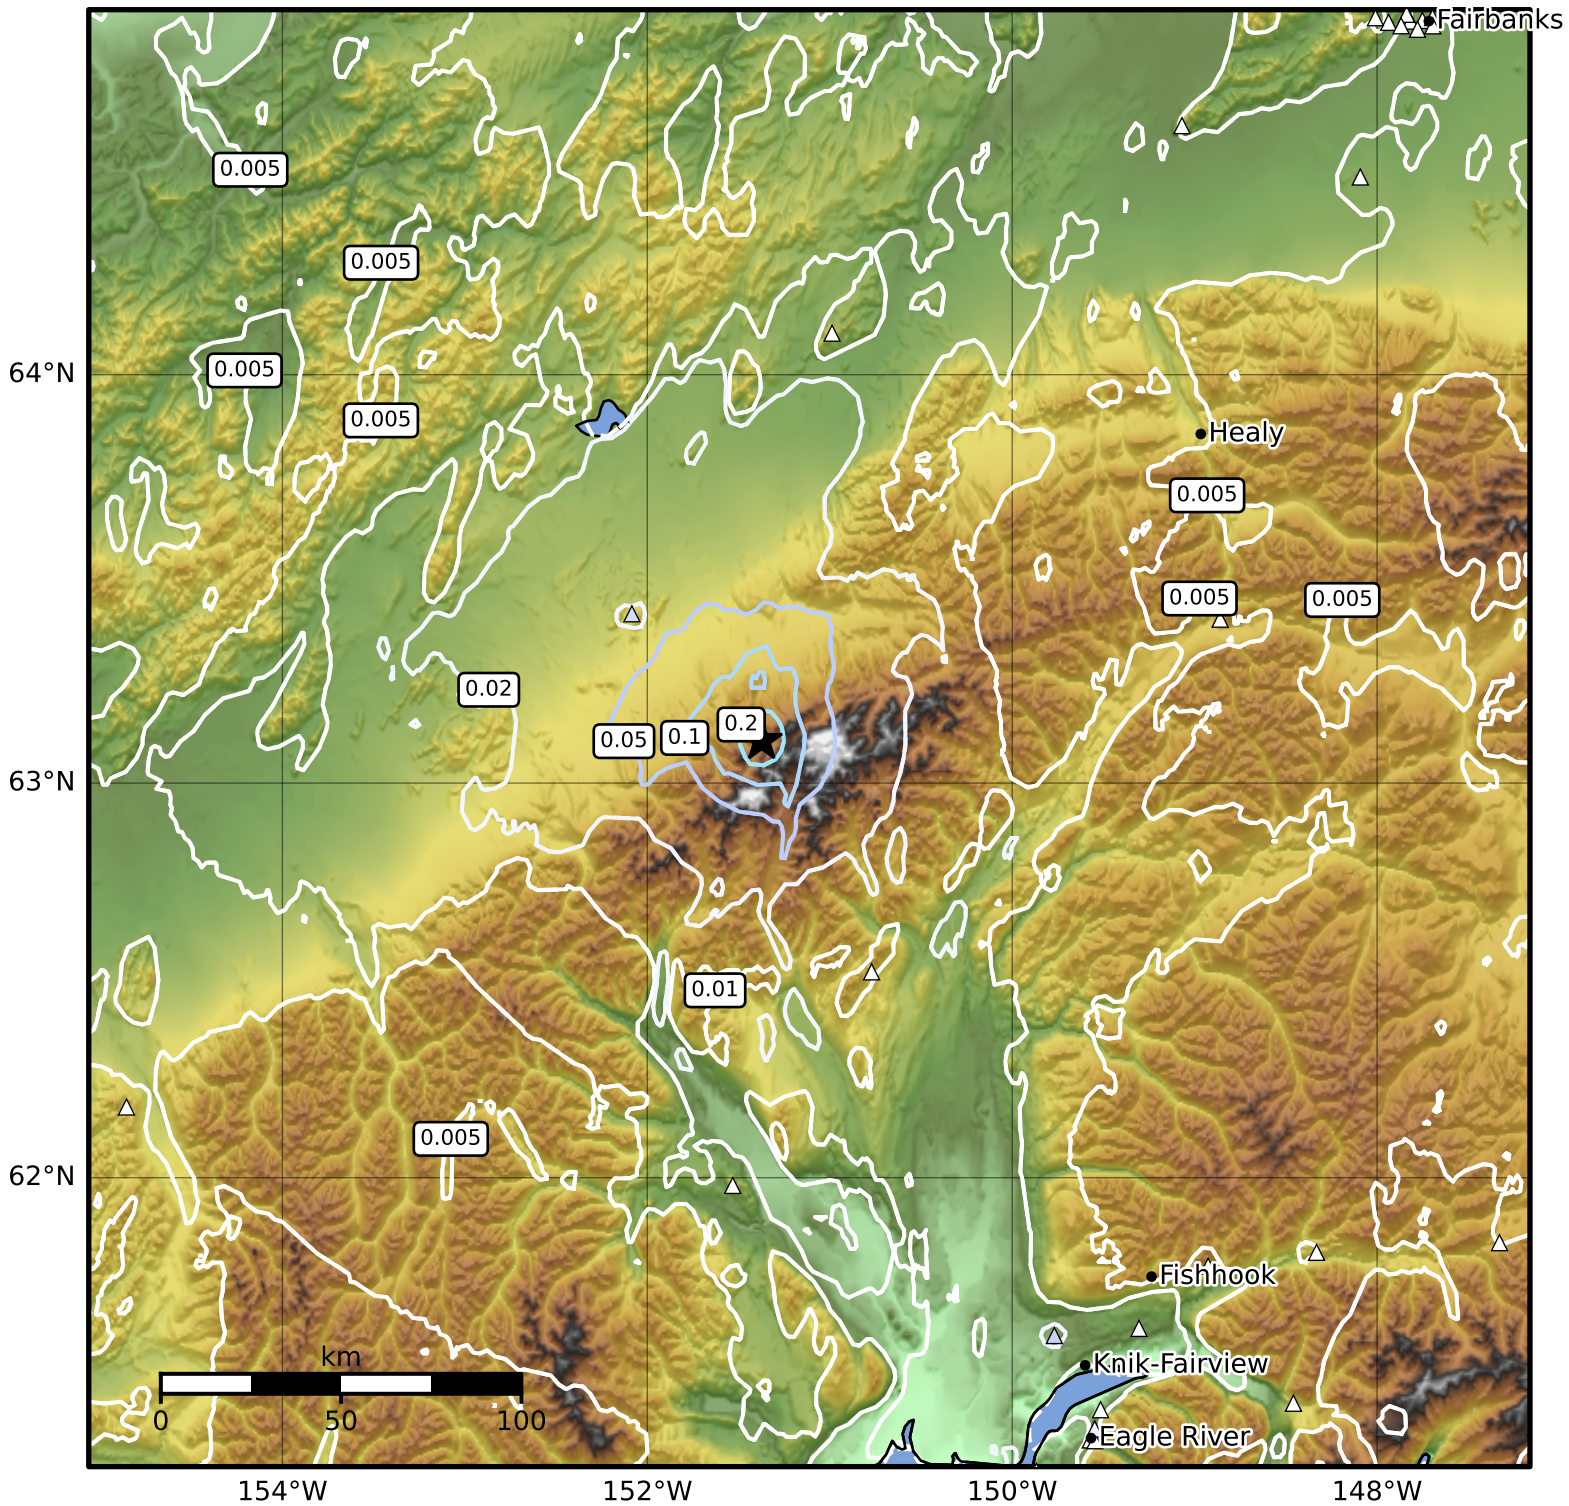

1.0 Second Peak Spectral Acceleration Map Alaska Earthquake Center
 ShakeMap: 51 km (32 miles) SSW of Kantishna
 Mar 17, 2025 22:45:40 UTC M3.9 N63.11 W151.37 Depth: 1.9km ID:ak0253i27mye

SA(1.0) (%g)	0.1	0.2	0.5	1	2	5	10	20	50	100	200
--------------	-----	-----	-----	---	---	---	----	----	----	-----	-----

Scale based on Worden et al. (2012)

Version 1: Processed 2025-03-17T23:13:34Z

△ Seismic Instrument ○ Reported Intensity

★ Epicenter