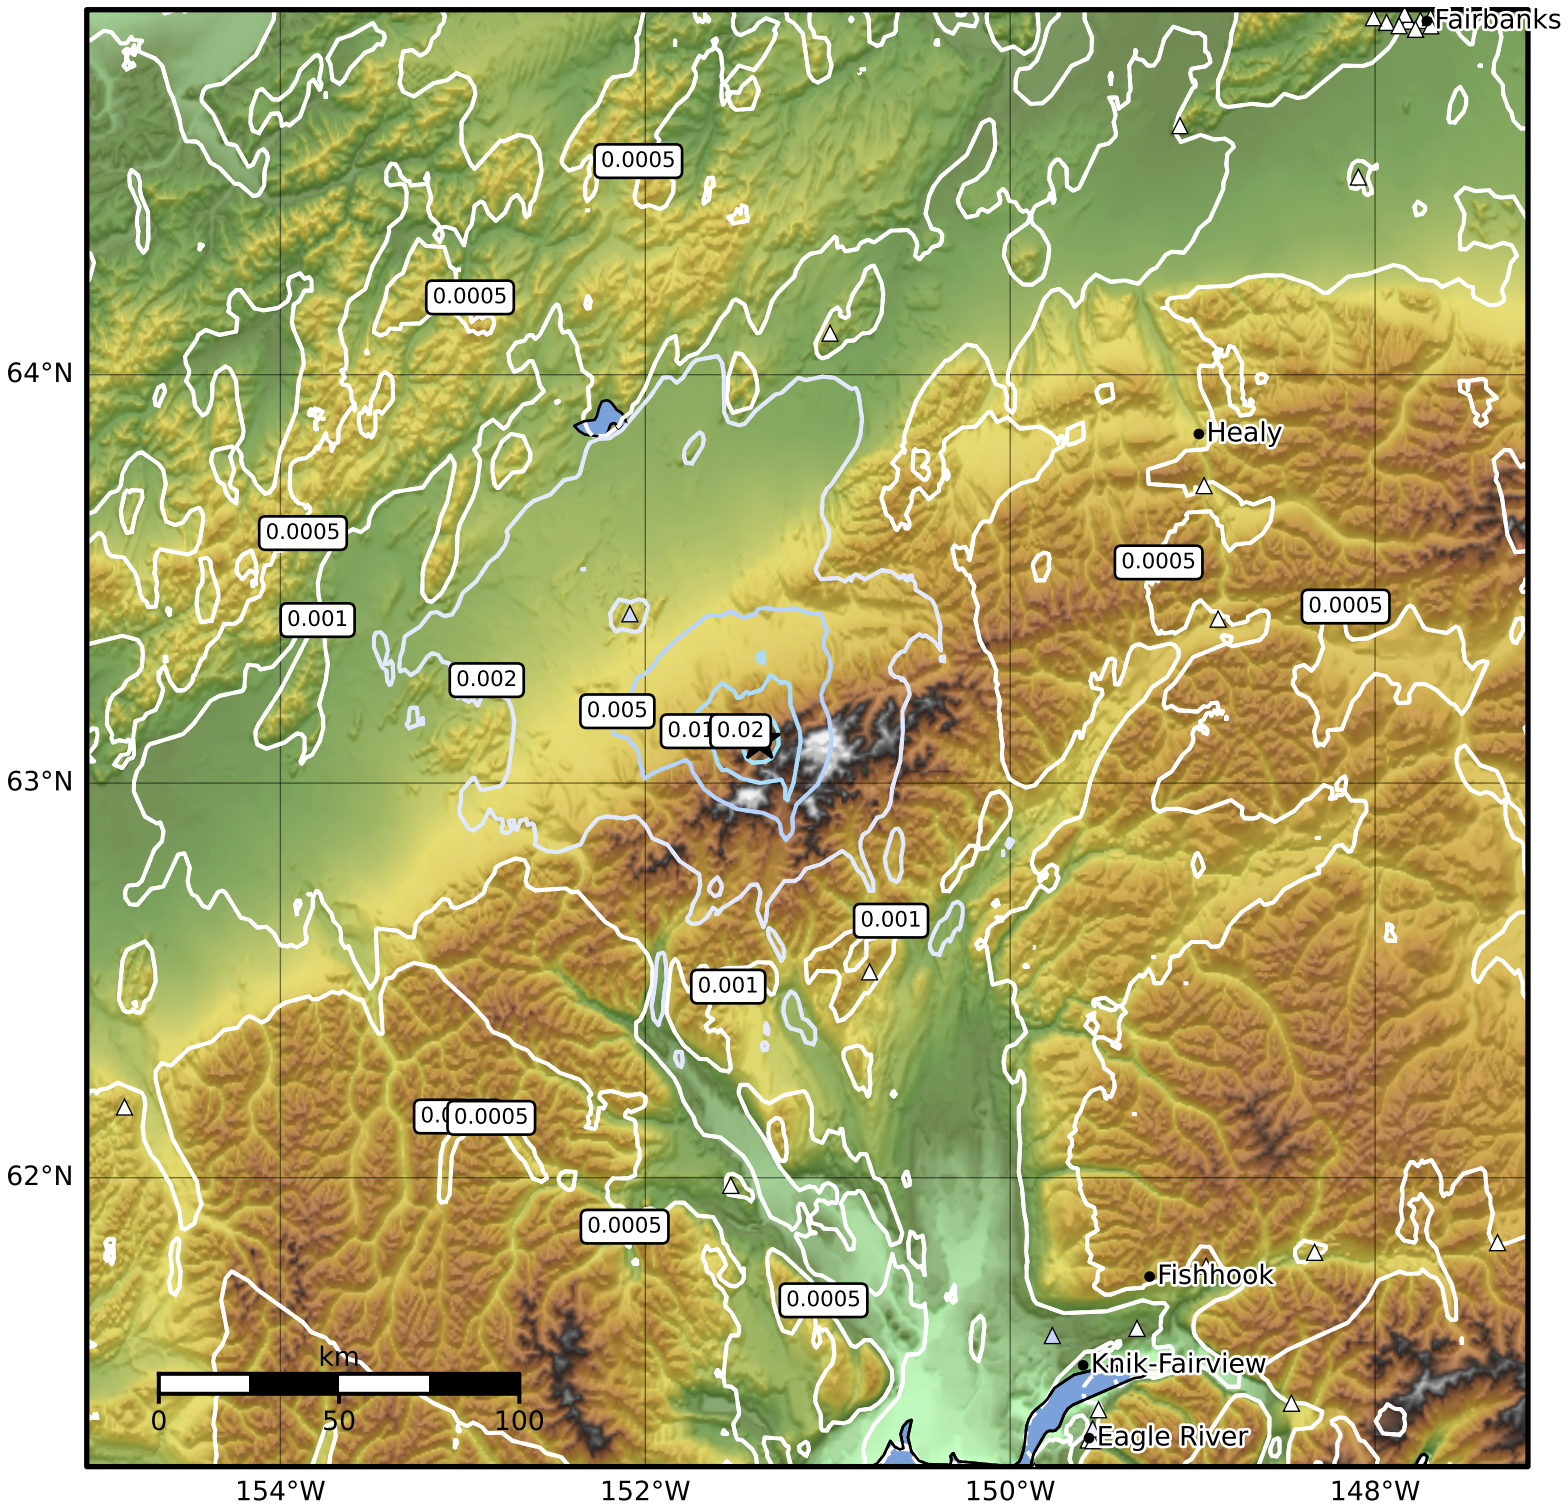

3.0 Second Peak Spectral Acceleration Map Alaska Earthquake Center  
 ShakeMap: 51 km (32 miles) SSW of Kantishna  
 Mar 17, 2025 22:45:40 UTC M3.9 N63.11 W151.37 Depth: 1.9km ID:ak0253i27mye

Scale based on Worden et al. (2012)

Version 1: Processed 2025-03-17T23:13:34Z

△ Seismic Instrument ○ Reported Intensity

★ Epicenter