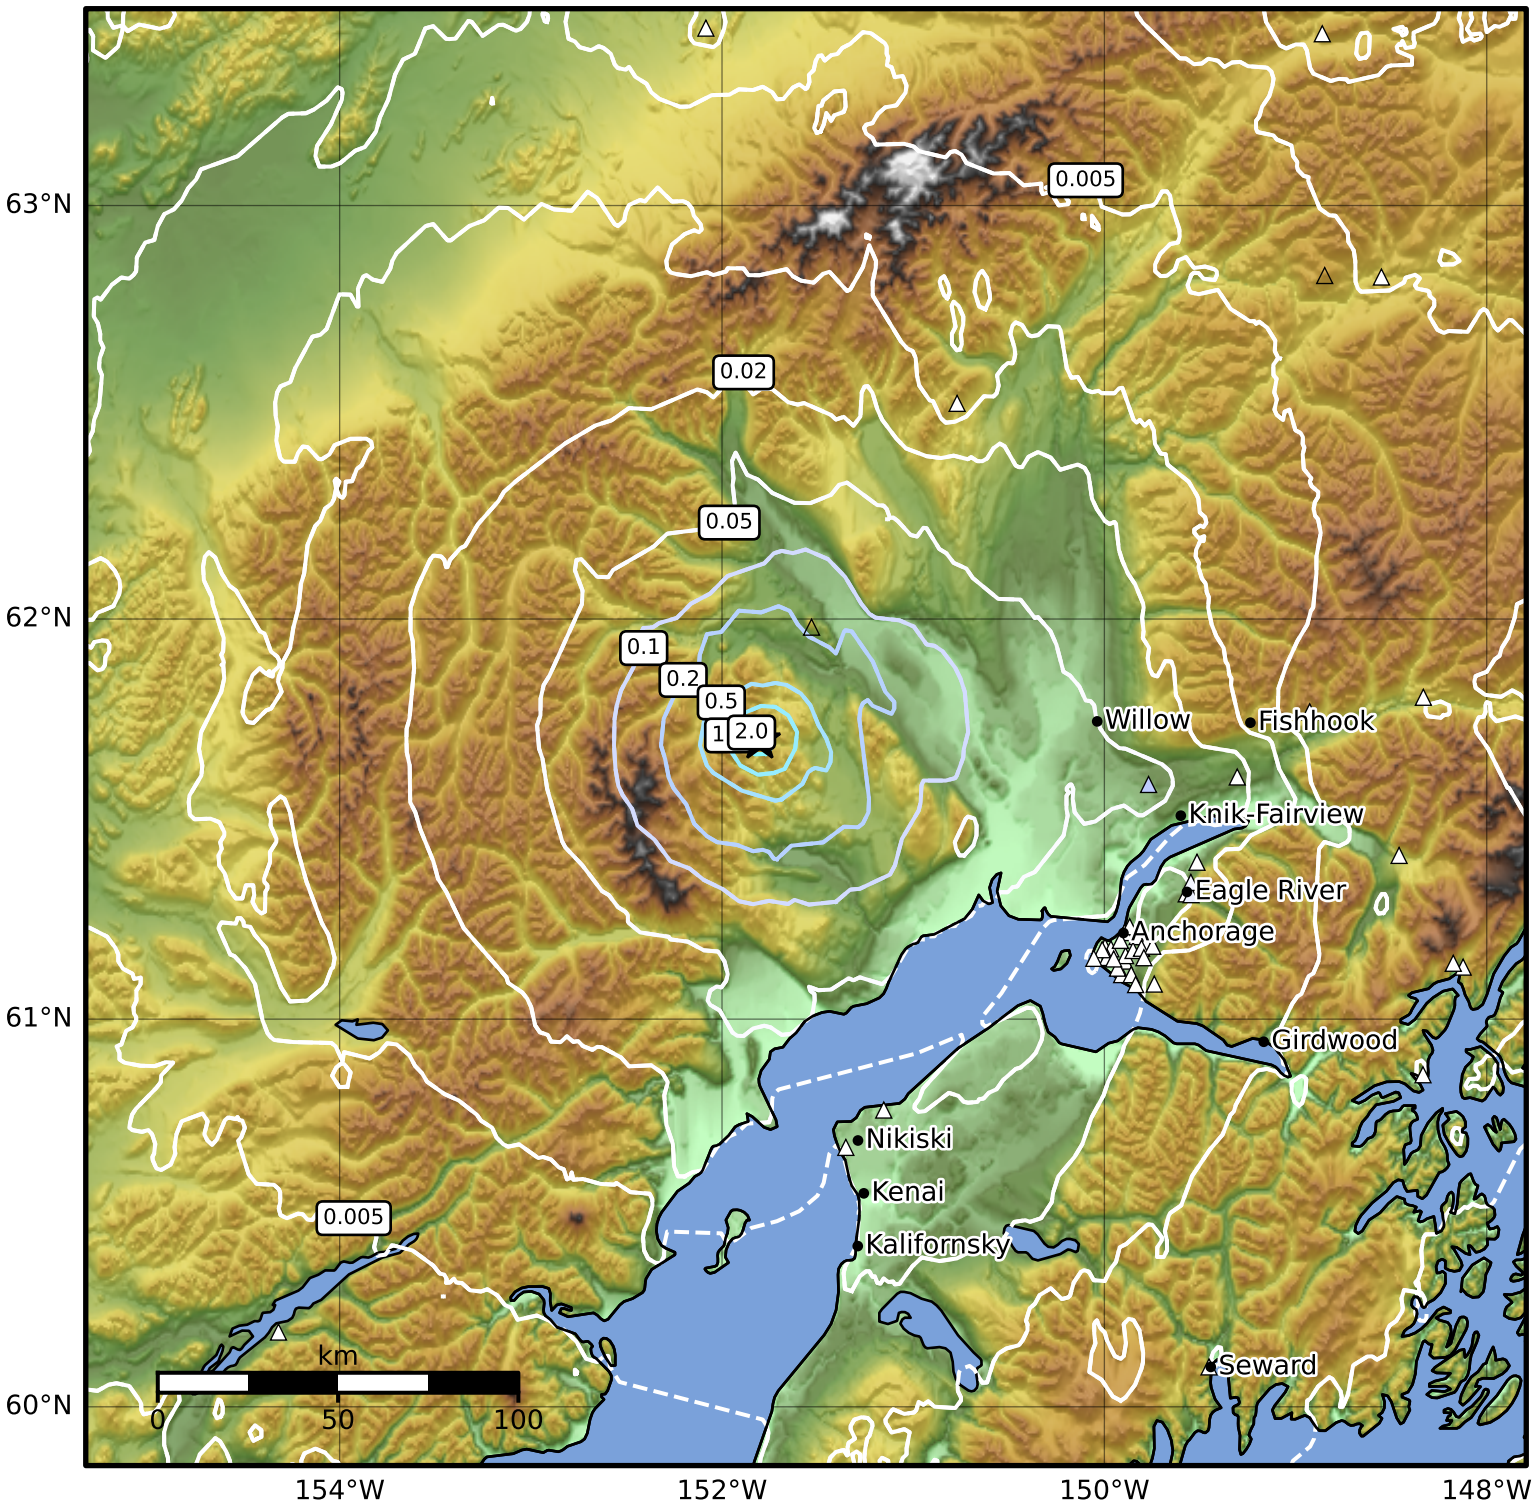

Peak Ground Acceleration Map Alaska Earthquake Center
 ShakeMap: 43 km (27 miles) SW of Skwentna
 Jan 02, 2025 14:38:32 UTC M3.8 N61.70 W151.80 Depth: 3.7km ID:ak0253jnz6r

PGA (%g)	0.1	0.2	0.5	1	2	5	10	20	50	100	200
----------	-----	-----	-----	---	---	---	----	----	----	-----	-----

Scale based on Worden et al. (2012)

Version 1: Processed 2025-01-02T14:49:08Z

△ Seismic Instrument ○ Reported Intensity

★ Epicenter