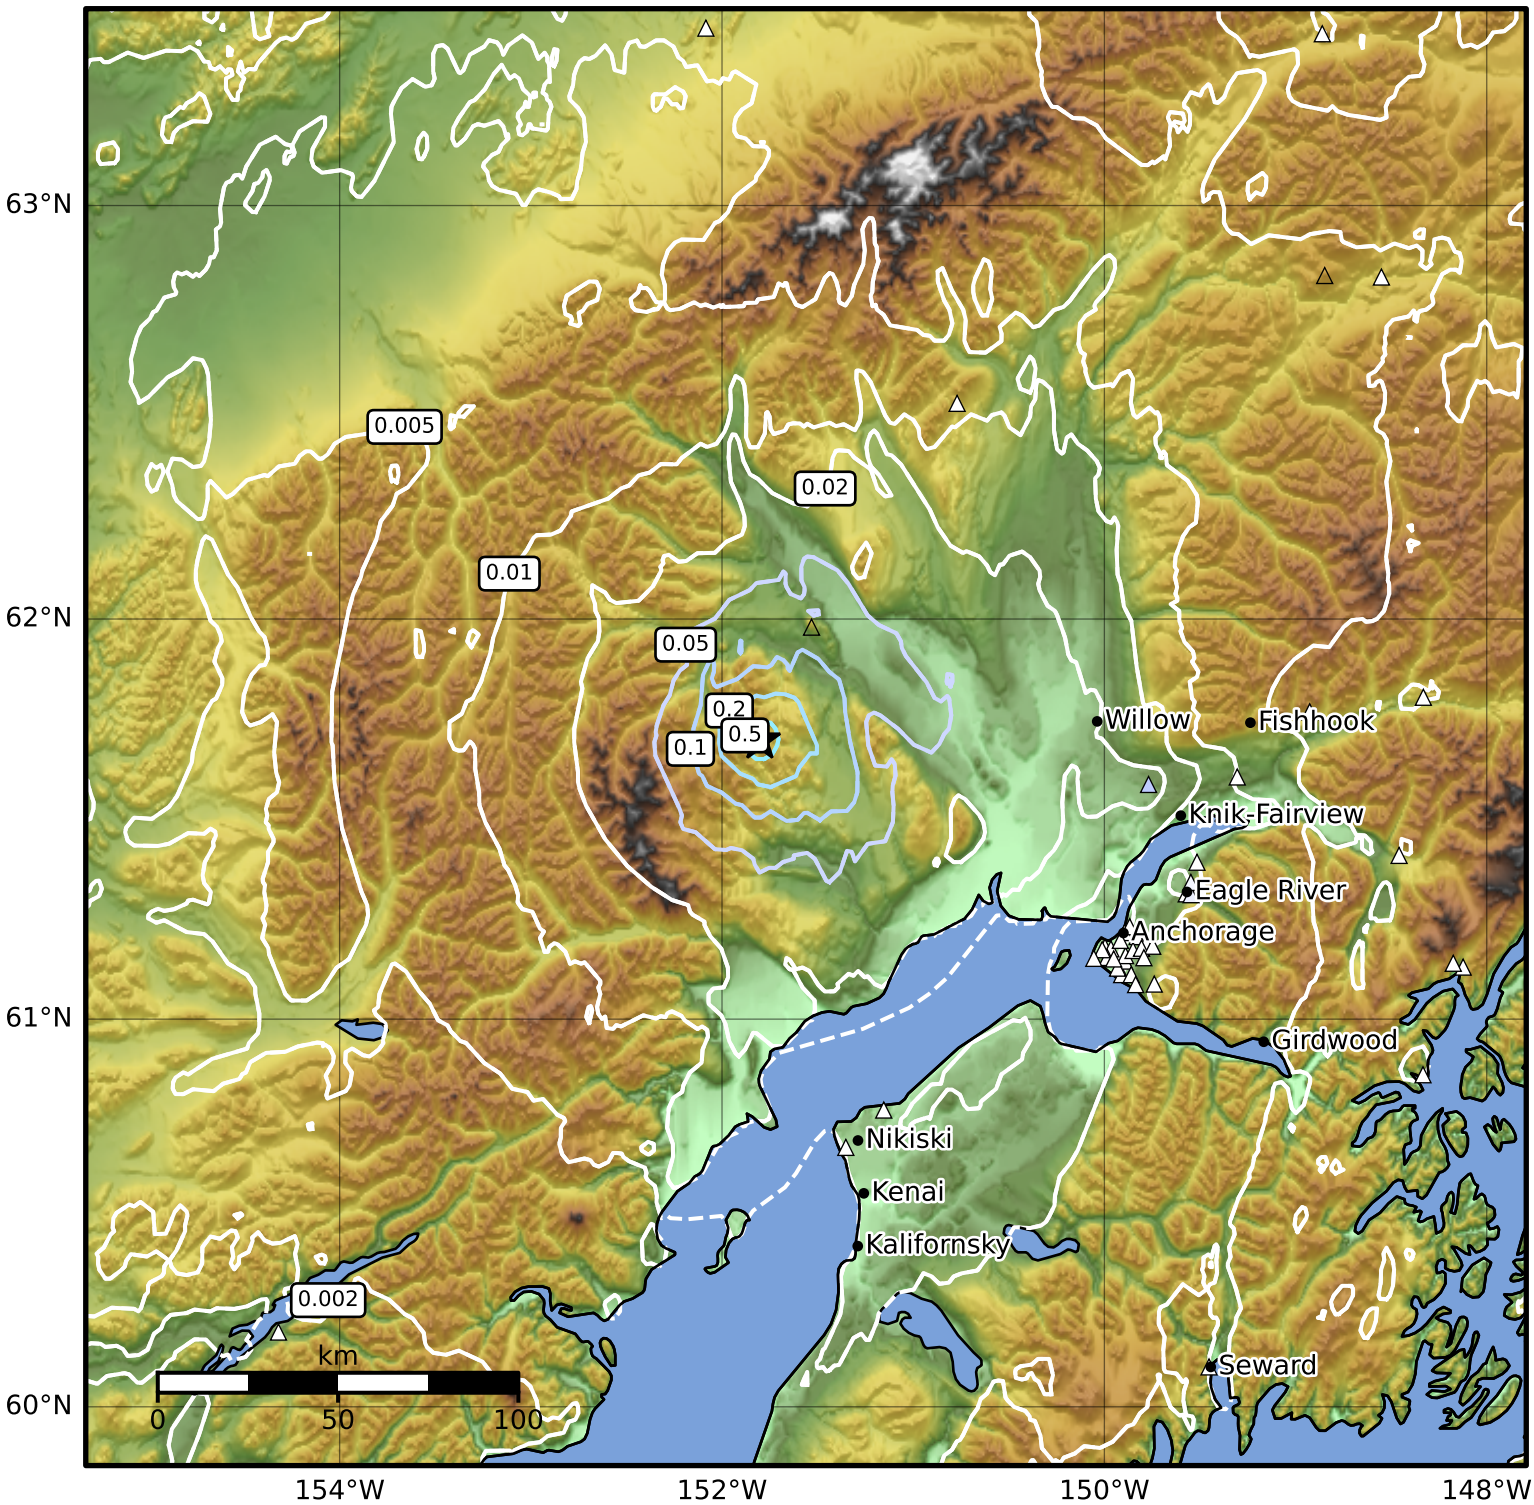

Peak Ground Velocity Map Alaska Earthquake Center
 ShakeMap: 43 km (27 miles) SW of Skwentna
 Jan 02, 2025 14:38:32 UTC M3.8 N61.70 W151.80 Depth: 3.7km ID:ak0253jnz6r

PGV (cm/s)	0.1	0.2	0.5	1	2	5	10	20	50	100	200
------------	-----	-----	-----	---	---	---	----	----	----	-----	-----

Scale based on Worden et al. (2012)

Version 1: Processed 2025-01-02T14:49:08Z

△ Seismic Instrument ○ Reported Intensity

★ Epicenter