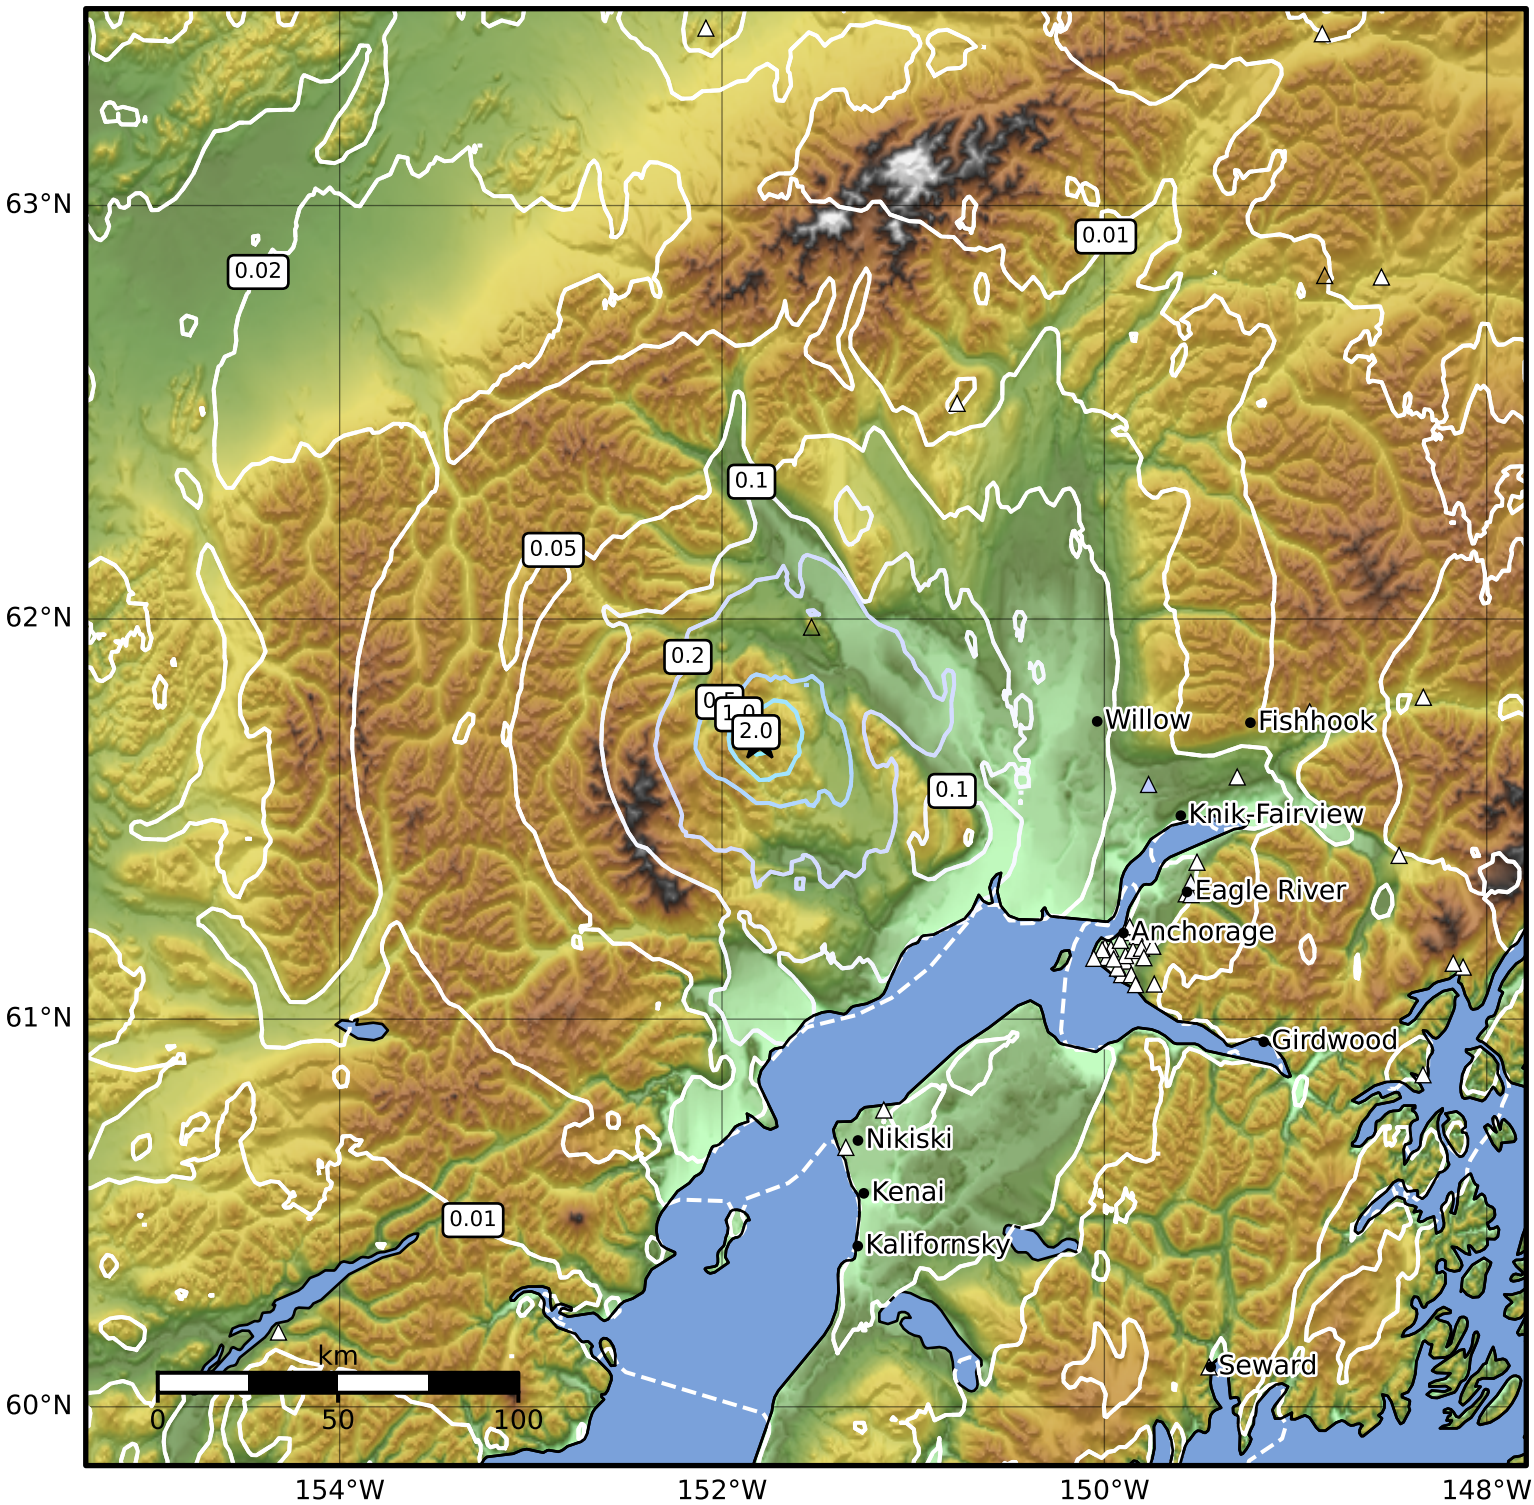

0.3 Second Peak Spectral Acceleration Map Alaska Earthquake Center
 ShakeMap: 43 km (27 miles) SW of Skwentna
 Jan 02, 2025 14:38:32 UTC M3.8 N61.70 W151.80 Depth: 3.7km ID:ak0253jnz6r

Scale based on Worden et al. (2012)

Version 1: Processed 2025-01-02T14:49:08Z

△ Seismic Instrument ○ Reported Intensity

★ Epicenter