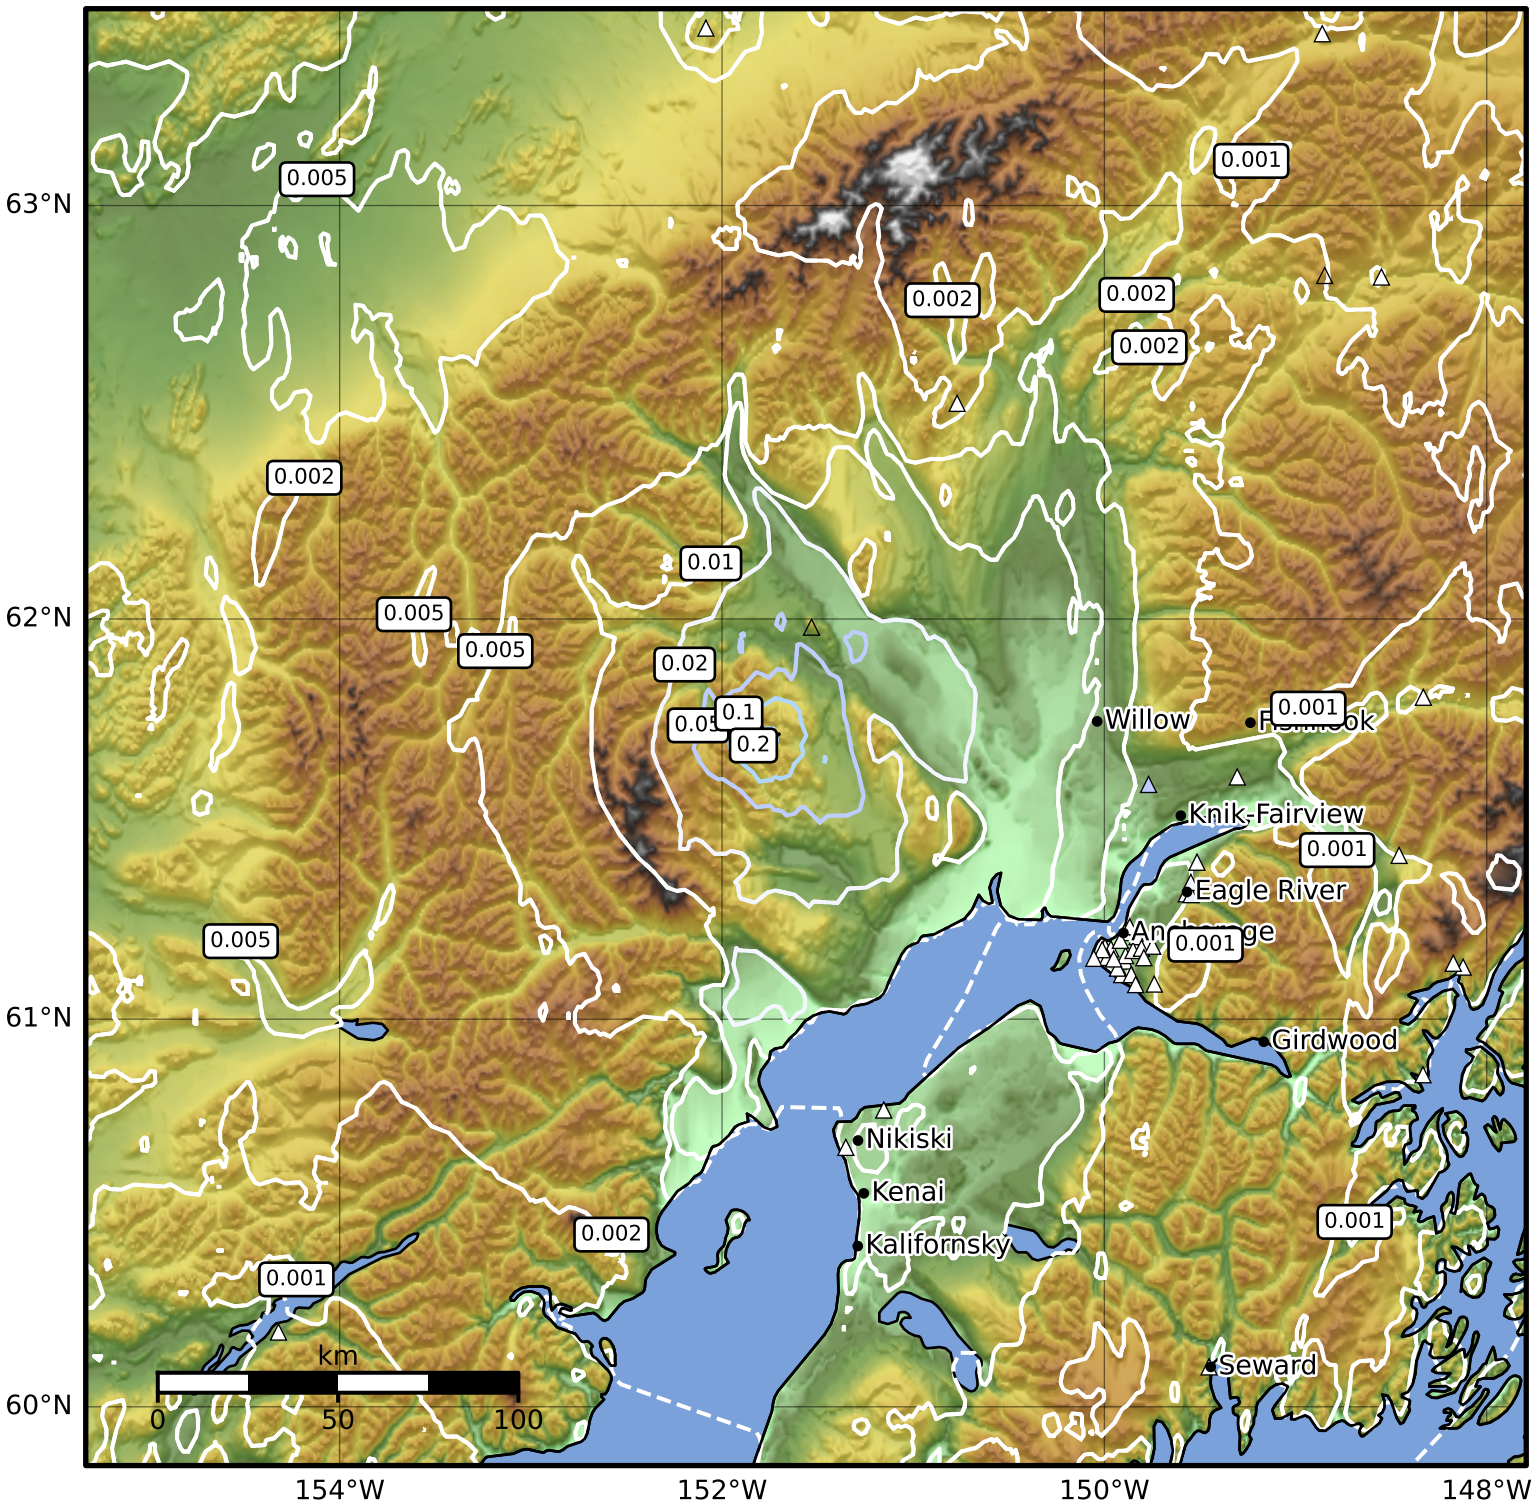

1.0 Second Peak Spectral Acceleration Map Alaska Earthquake Center
 ShakeMap: 43 km (27 miles) SW of Skwentna
 Jan 02, 2025 14:38:32 UTC M3.8 N61.70 W151.80 Depth: 3.7km ID:ak0253jnz6r

SA(1.0) (%g)	0.1	0.2	0.5	1	2	5	10	20	50	100	200
--------------	-----	-----	-----	---	---	---	----	----	----	-----	-----

Scale based on Worden et al. (2012)

Version 1: Processed 2025-01-02T14:49:08Z

△ Seismic Instrument ○ Reported Intensity

★ Epicenter