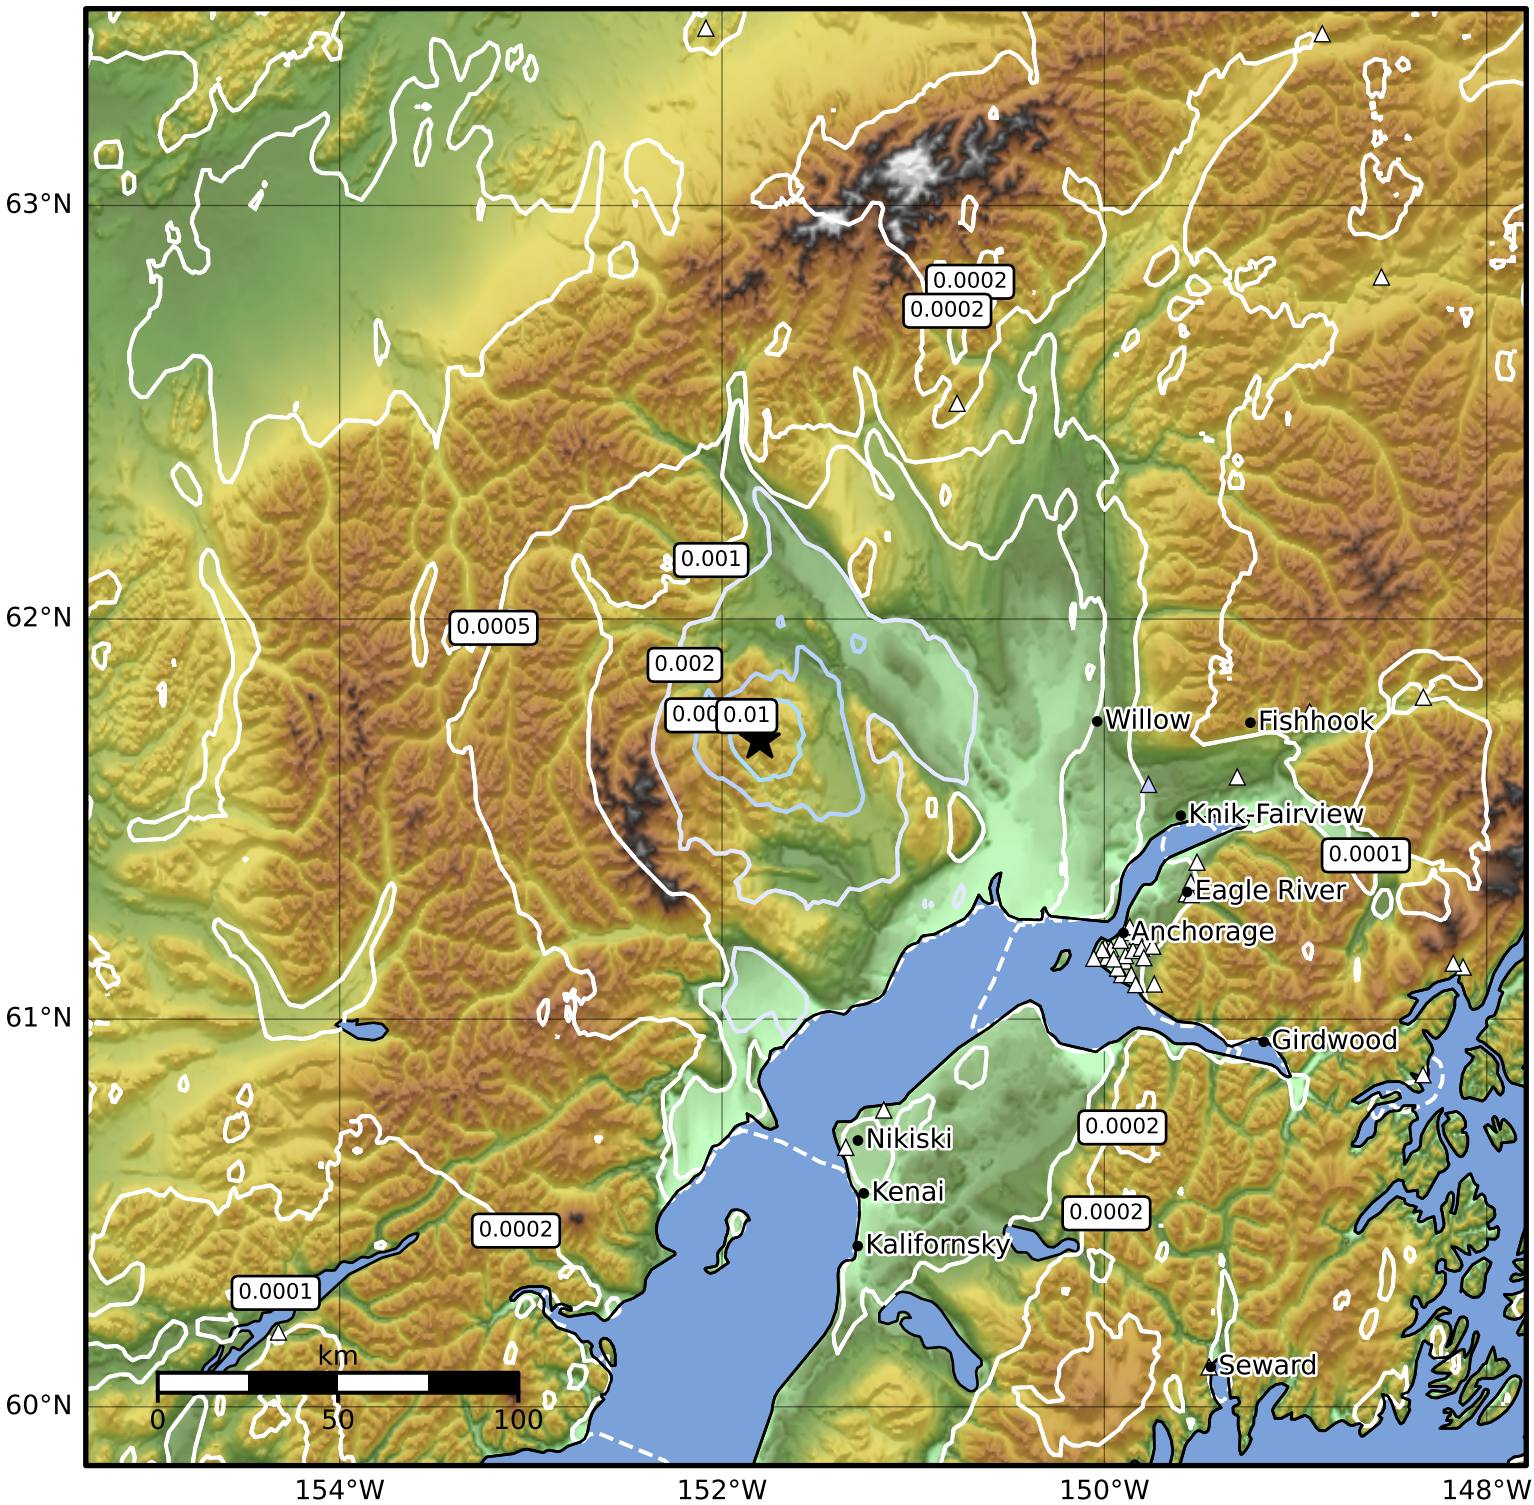

3.0 Second Peak Spectral Acceleration Map Alaska Earthquake Center
 ShakeMap: 43 km (27 miles) SW of Skwentna
 Jan 02, 2025 14:38:32 UTC M3.8 N61.70 W151.80 Depth: 3.7km ID:ak0253jnz6r

Scale based on Worden et al. (2012)

Version 1: Processed 2025-01-02T14:49:08Z

△ Seismic Instrument ○ Reported Intensity

★ Epicenter