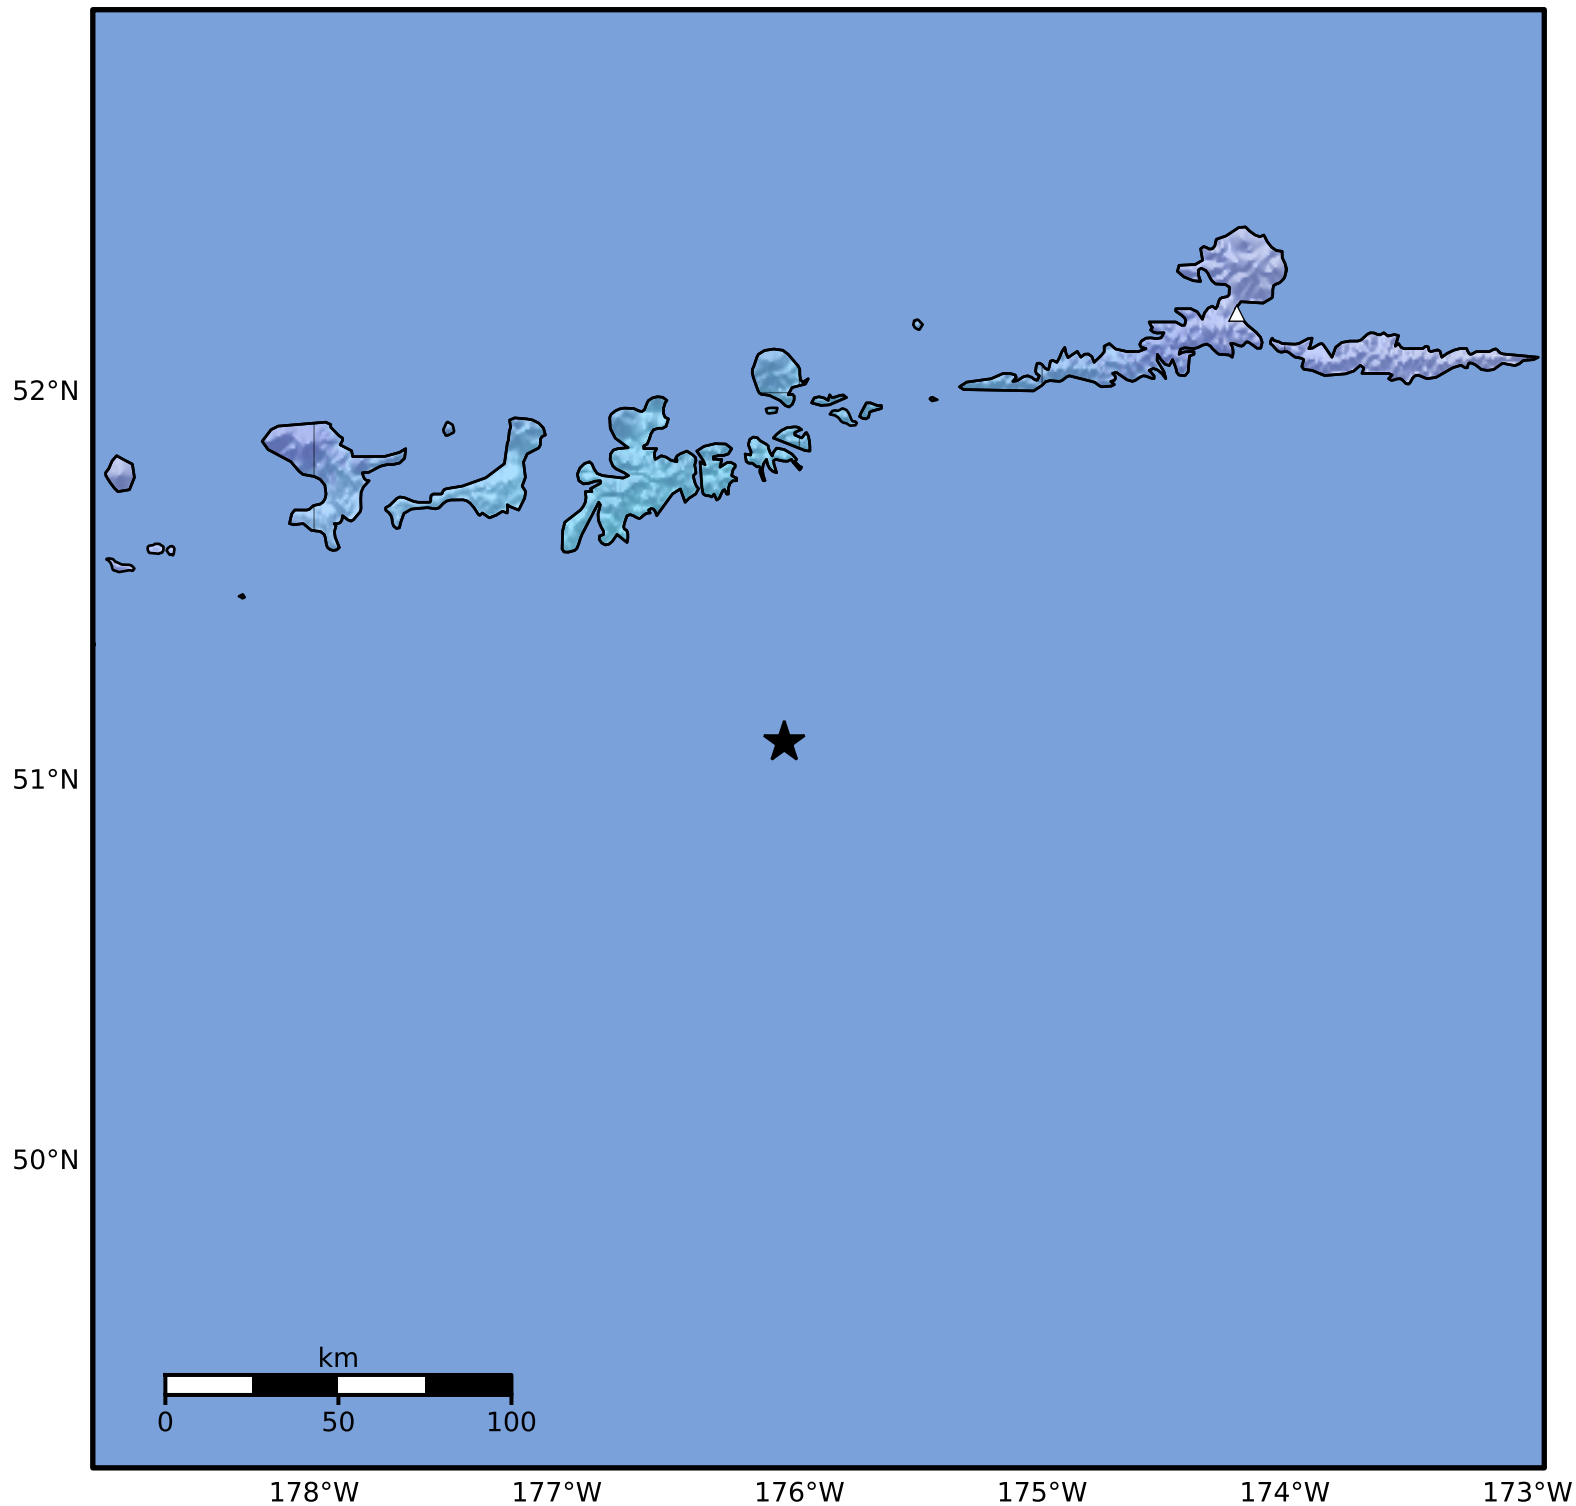

Macroseismic Intensity Map Alaska Earthquake Center
 ShakeMap: 95 km (59 miles) SSE of Adak
 Mar 19, 2025 08:13:09 UTC M5.0 N51.10 W176.06 Depth: 16.0km ID:ak025314rc1p

SHAKING	Not felt	Weak	Light	Moderate	Strong	Very strong	Severe	Violent	Extreme
DAMAGE	None	None	None	Very light	Light	Moderate	Moderate/heavy	Heavy	Very heavy
PGA(%g)	<0.0464	0.297	2.76	6.2	11.5	21.5	40.1	74.7	>139
PGV(cm/s)	<0.0215	0.135	1.41	4.65	9.64	20	41.4	85.8	>178
INTENSITY	I	II-III	IV	V	VI	VII	VIII	IX	X+

Scale based on Worden et al. (2012)

Version 4: Processed 2025-03-19T16:08:33Z

△ Seismic Instrument ○ Reported Intensity

★ Epicenter