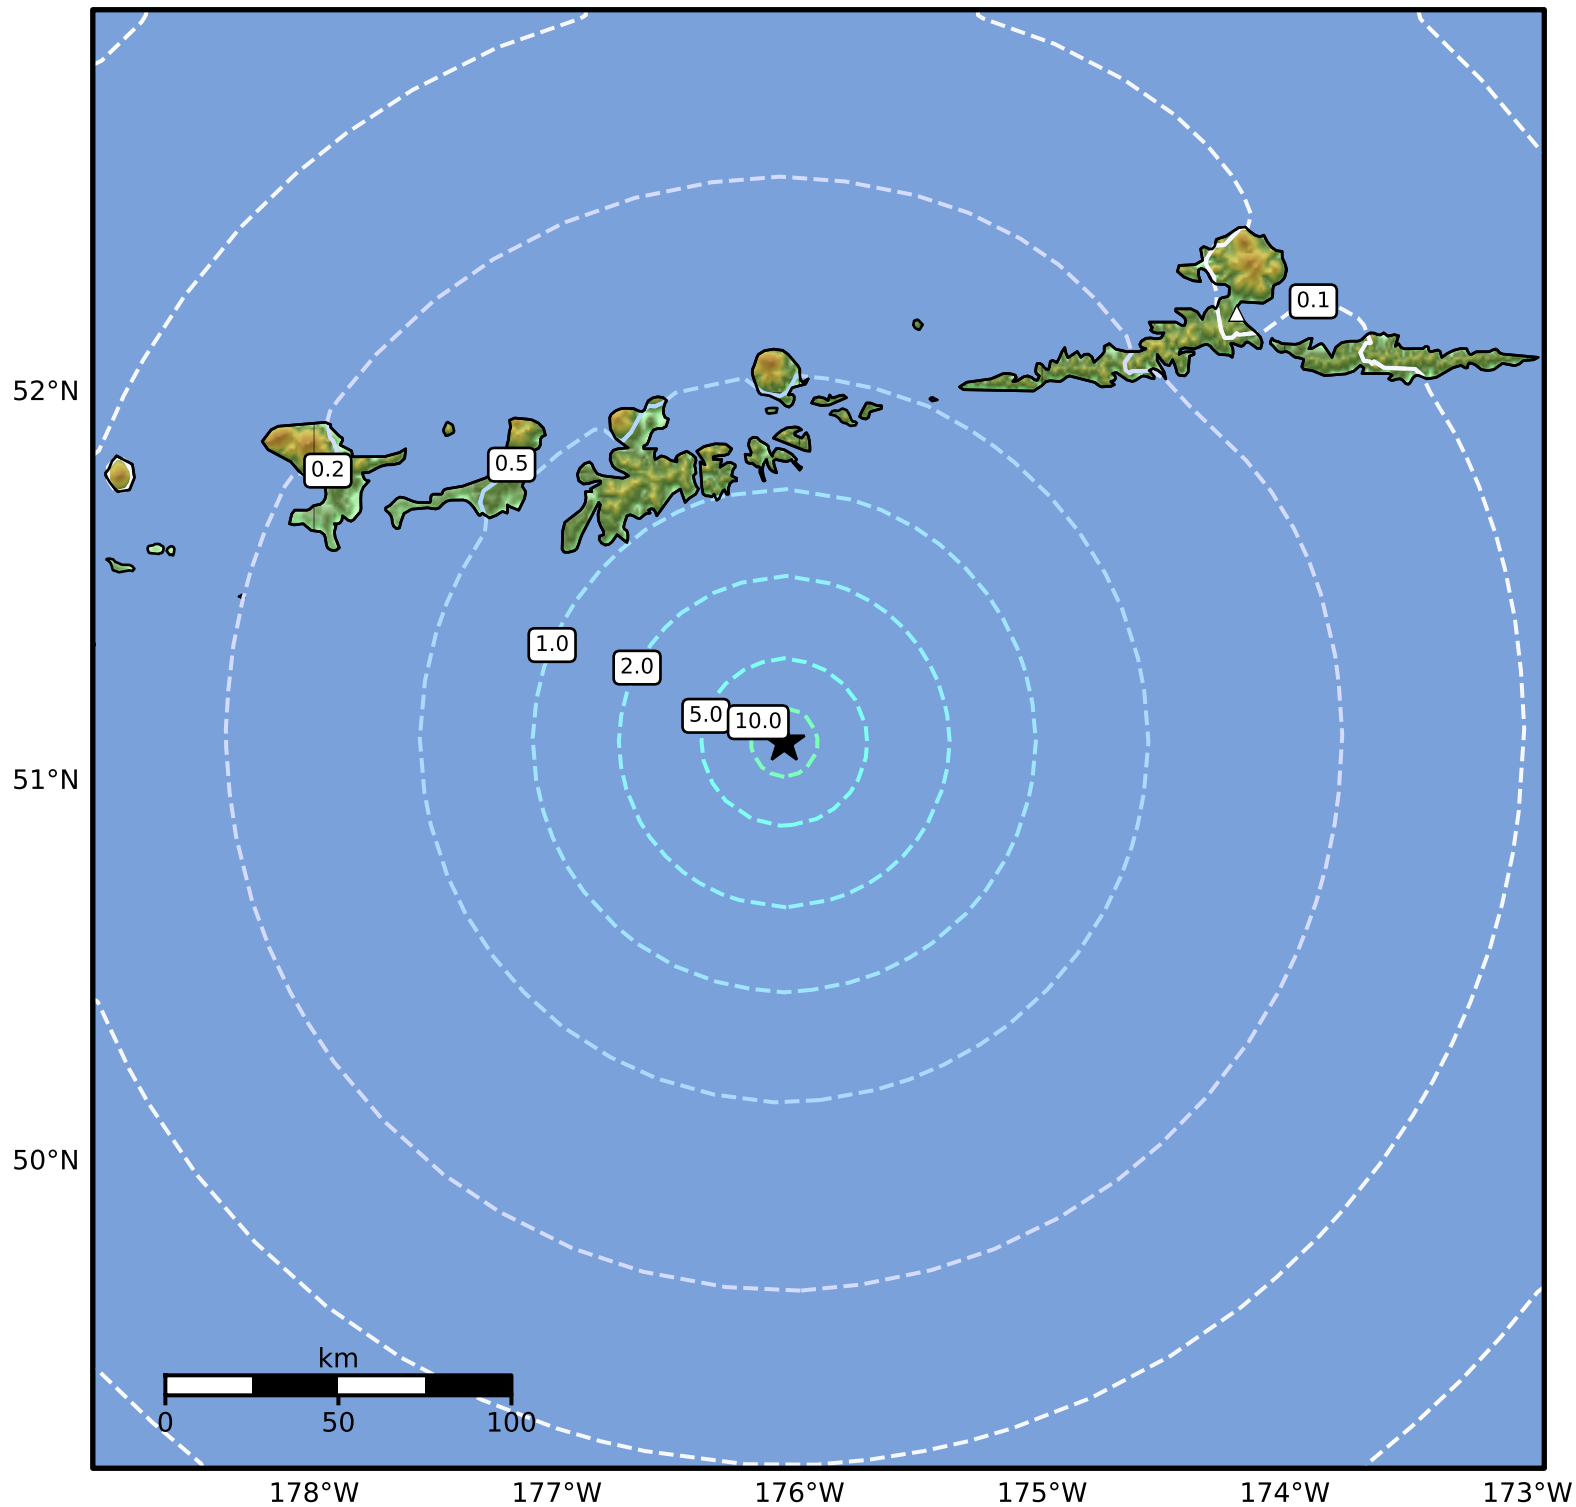

0.3 Second Peak Spectral Acceleration Map Alaska Earthquake Center
 ShakeMap: 95 km (59 miles) SSE of Adak
 Mar 19, 2025 08:13:09 UTC M5.0 N51.10 W176.06 Depth: 16.0km ID:ak025314rc1p

SA(0.3) (%g)	0.1	0.2	0.5	1	2	5	10	20	50	100	200
---------------------	------------	------------	------------	----------	----------	----------	-----------	-----------	-----------	------------	------------

Scale based on Worden et al. (2012)

Version 4: Processed 2025-03-19T16:08:33Z

△ Seismic Instrument ○ Reported Intensity

★ Epicenter