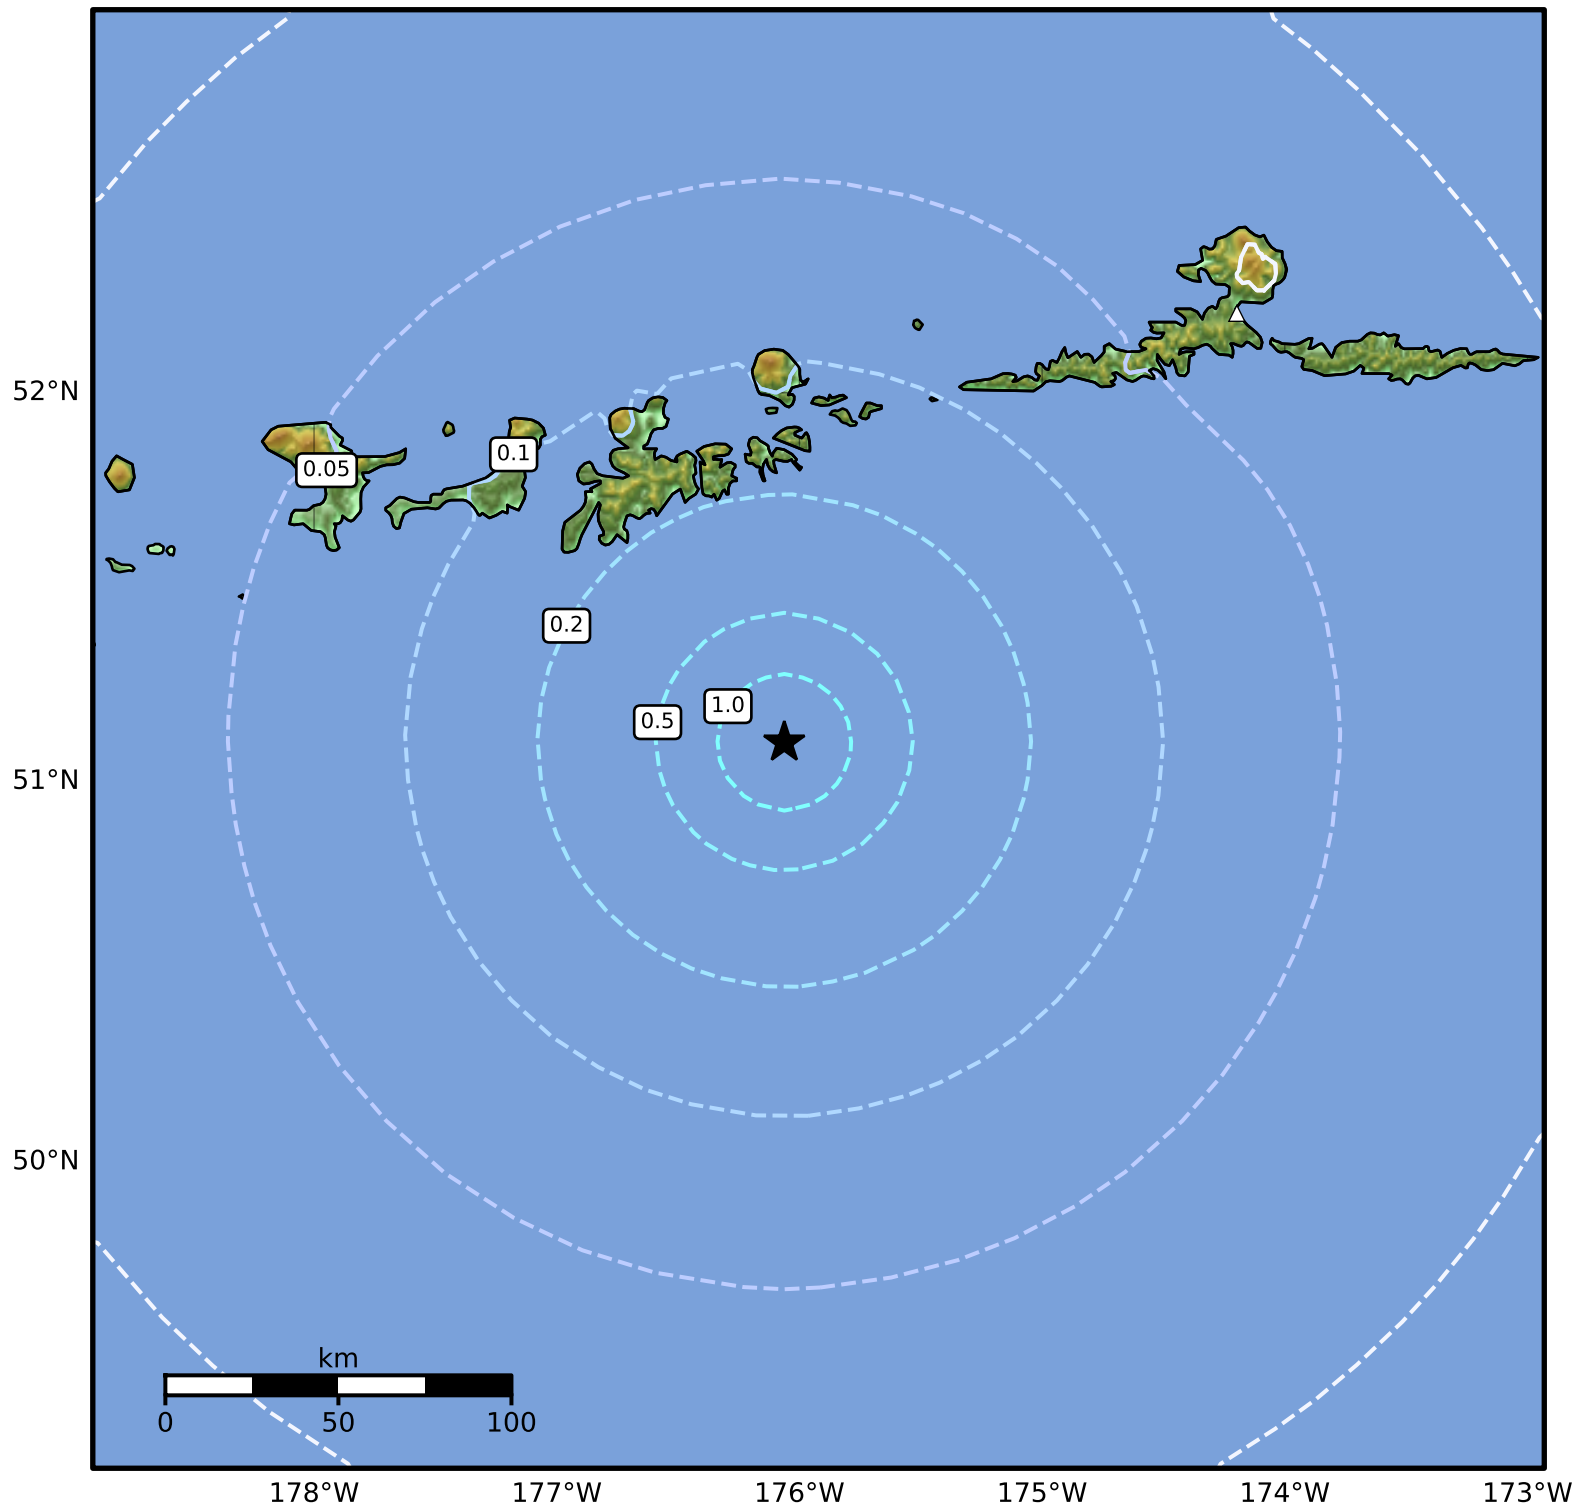

1.0 Second Peak Spectral Acceleration Map Alaska Earthquake Center
ShakeMap: 95 km (59 miles) SSE of Adak
Mar 19, 2025 08:13:09 UTC M5.0 N51.10 W176.06 Depth: 16.0km ID:ak025314rc1p

Scale based on Worden et al. (2012)

Version 4: Processed 2025-03-19T16:08:33Z

△ Seismic Instrument ○ Reported Intensity

★ Epicenter