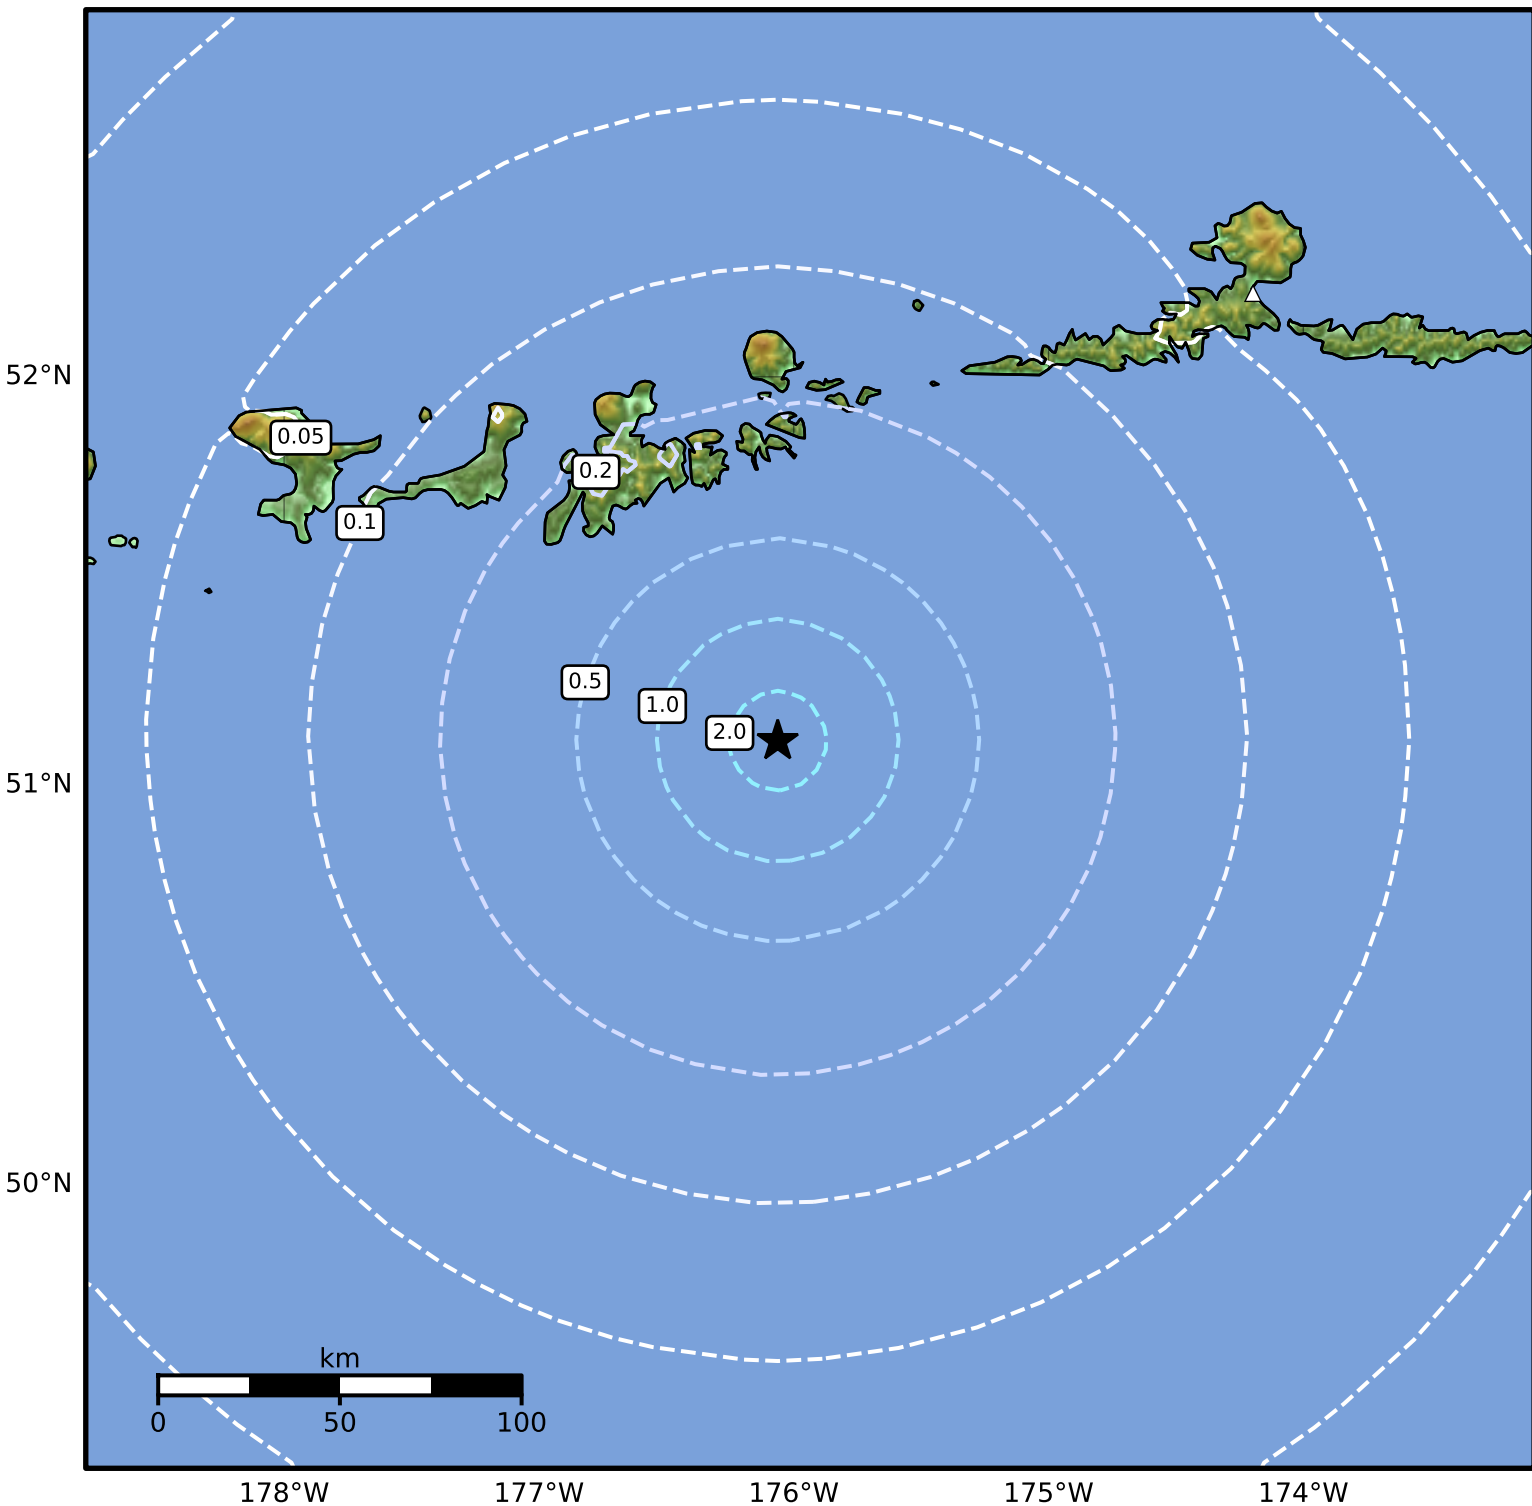

0.3 Second Peak Spectral Acceleration Map Alaska Earthquake Center  
 ShakeMap: 94 km (58 miles) SSE of Adak  
 Mar 19, 2025 09:20:11 UTC M4.4 N51.11 W176.06 Depth: 25.2km ID:ak025315ea82

<b>SA(0.3) (%g)</b>	<b>0.1</b>	<b>0.2</b>	<b>0.5</b>	<b>1</b>	<b>2</b>	<b>5</b>	<b>10</b>	<b>20</b>	<b>50</b>	<b>100</b>	<b>200</b>
---------------------	------------	------------	------------	----------	----------	----------	-----------	-----------	-----------	------------	------------

Scale based on Worden et al. (2012)

Version 3: Processed 2025-03-19T20:31:08Z

△ Seismic Instrument ○ Reported Intensity

★ Epicenter