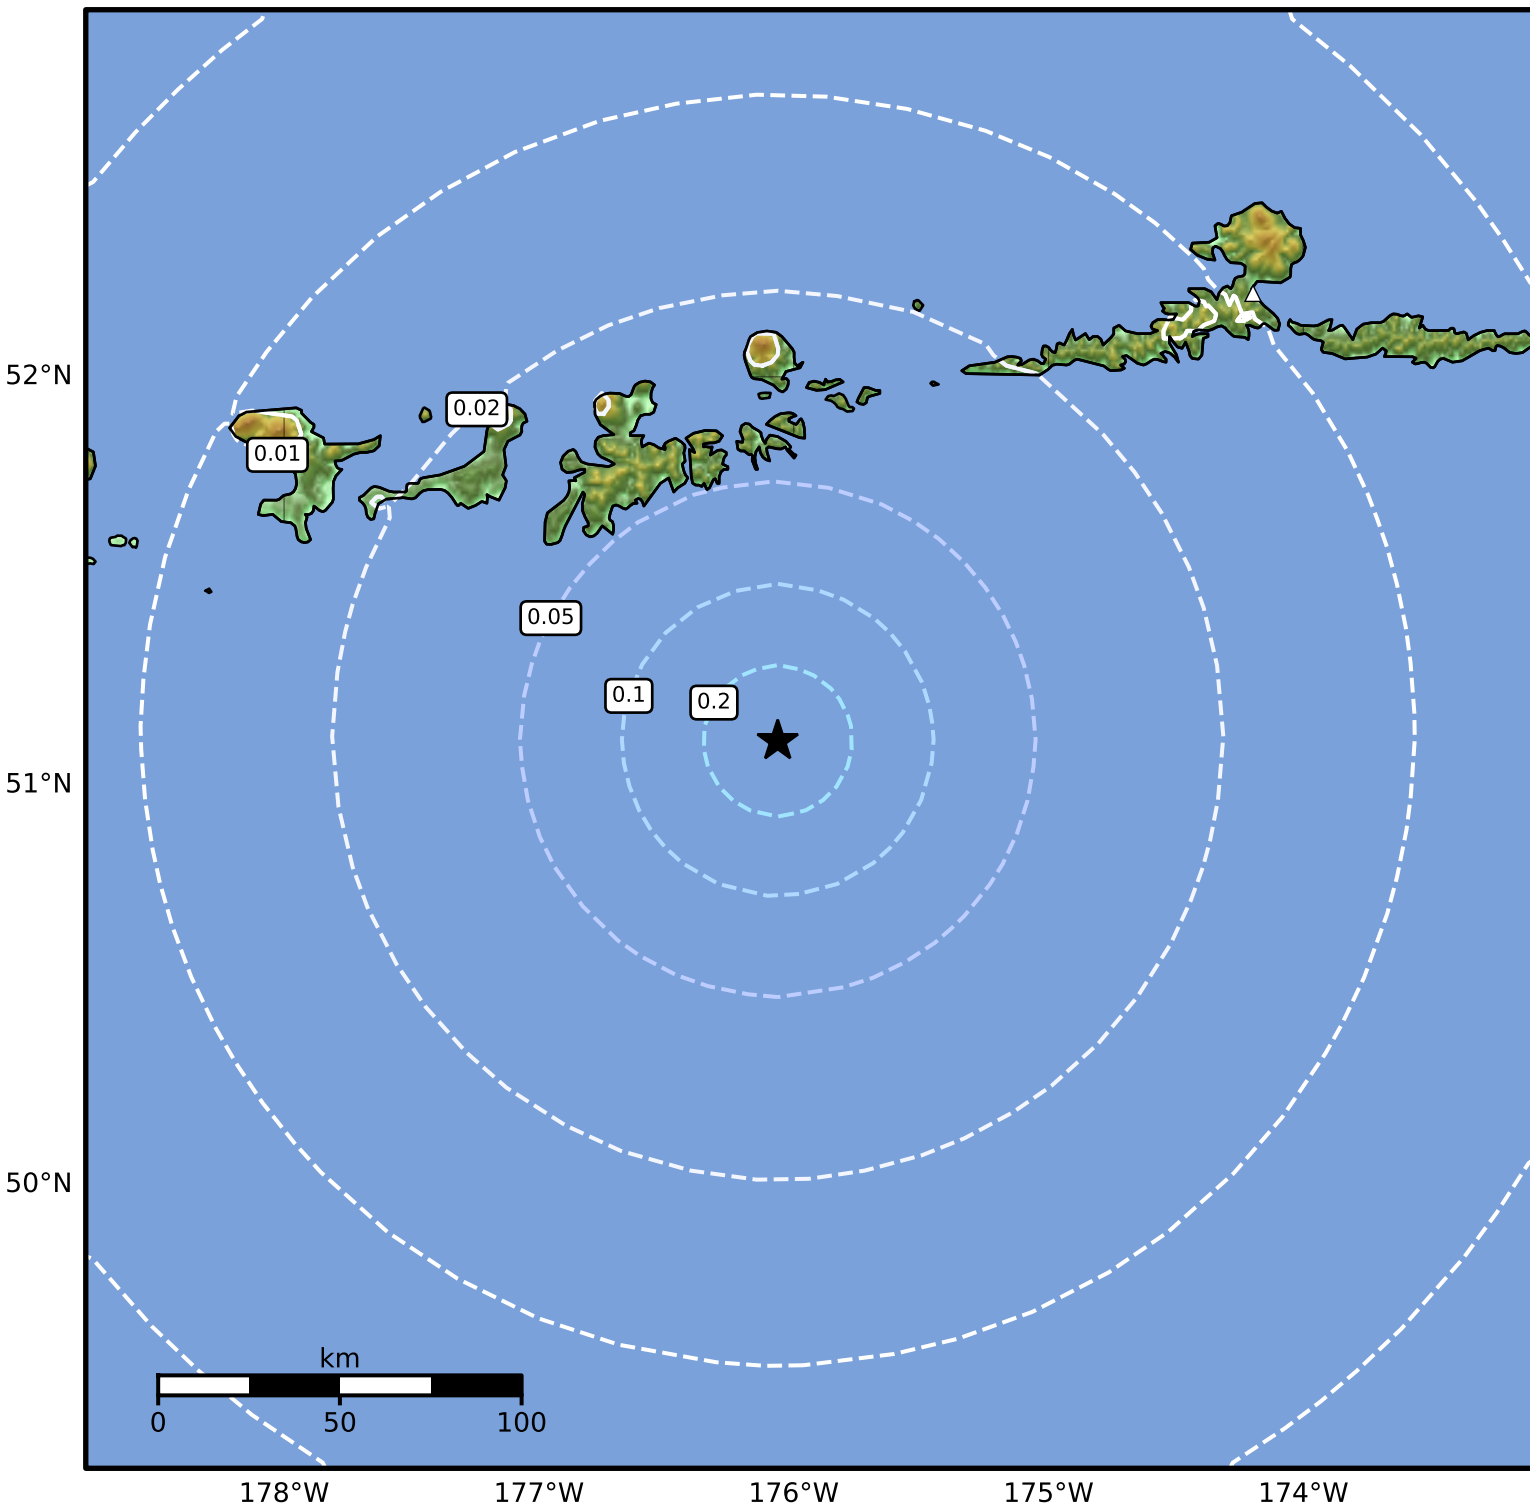

1.0 Second Peak Spectral Acceleration Map Alaska Earthquake Center  
ShakeMap: 94 km (58 miles) SSE of Adak  
Mar 19, 2025 09:20:11 UTC M4.4 N51.11 W176.06 Depth: 25.2km ID:ak025315ea82

SA(1.0) (%g)	0.1	0.2	0.5	1	2	5	10	20	50	100	200
--------------	-----	-----	-----	---	---	---	----	----	----	-----	-----

Scale based on Worden et al. (2012)

Version 3: Processed 2025-03-19T20:31:08Z

△ Seismic Instrument ○ Reported Intensity

★ Epicenter