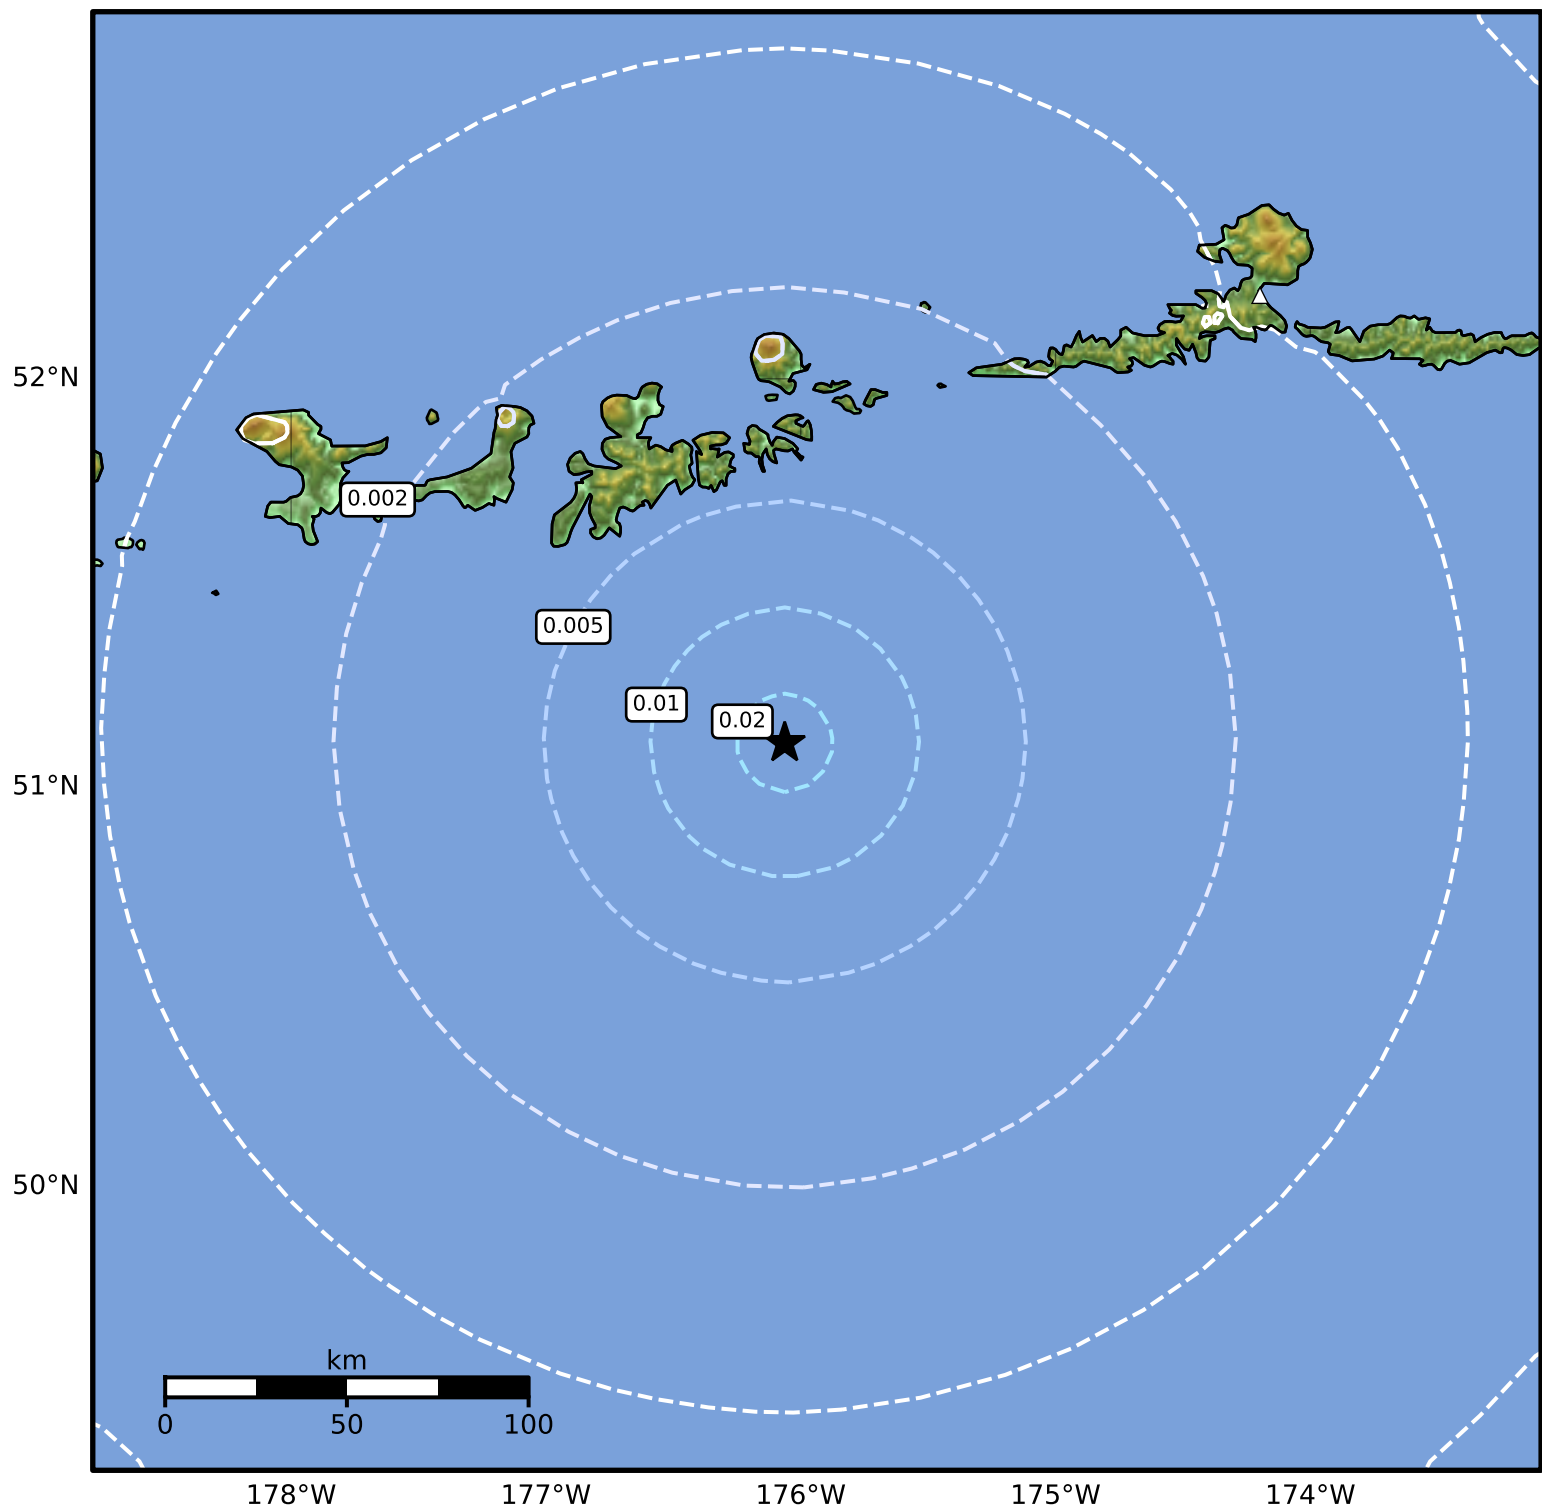

3.0 Second Peak Spectral Acceleration Map Alaska Earthquake Center  
ShakeMap: 94 km (58 miles) SSE of Adak  
Mar 19, 2025 09:20:11 UTC M4.4 N51.11 W176.06 Depth: 25.2km ID:ak025315ea82

Scale based on Worden et al. (2012)

Version 3: Processed 2025-03-19T20:31:08Z

△ Seismic Instrument    ○ Reported Intensity

★ Epicenter