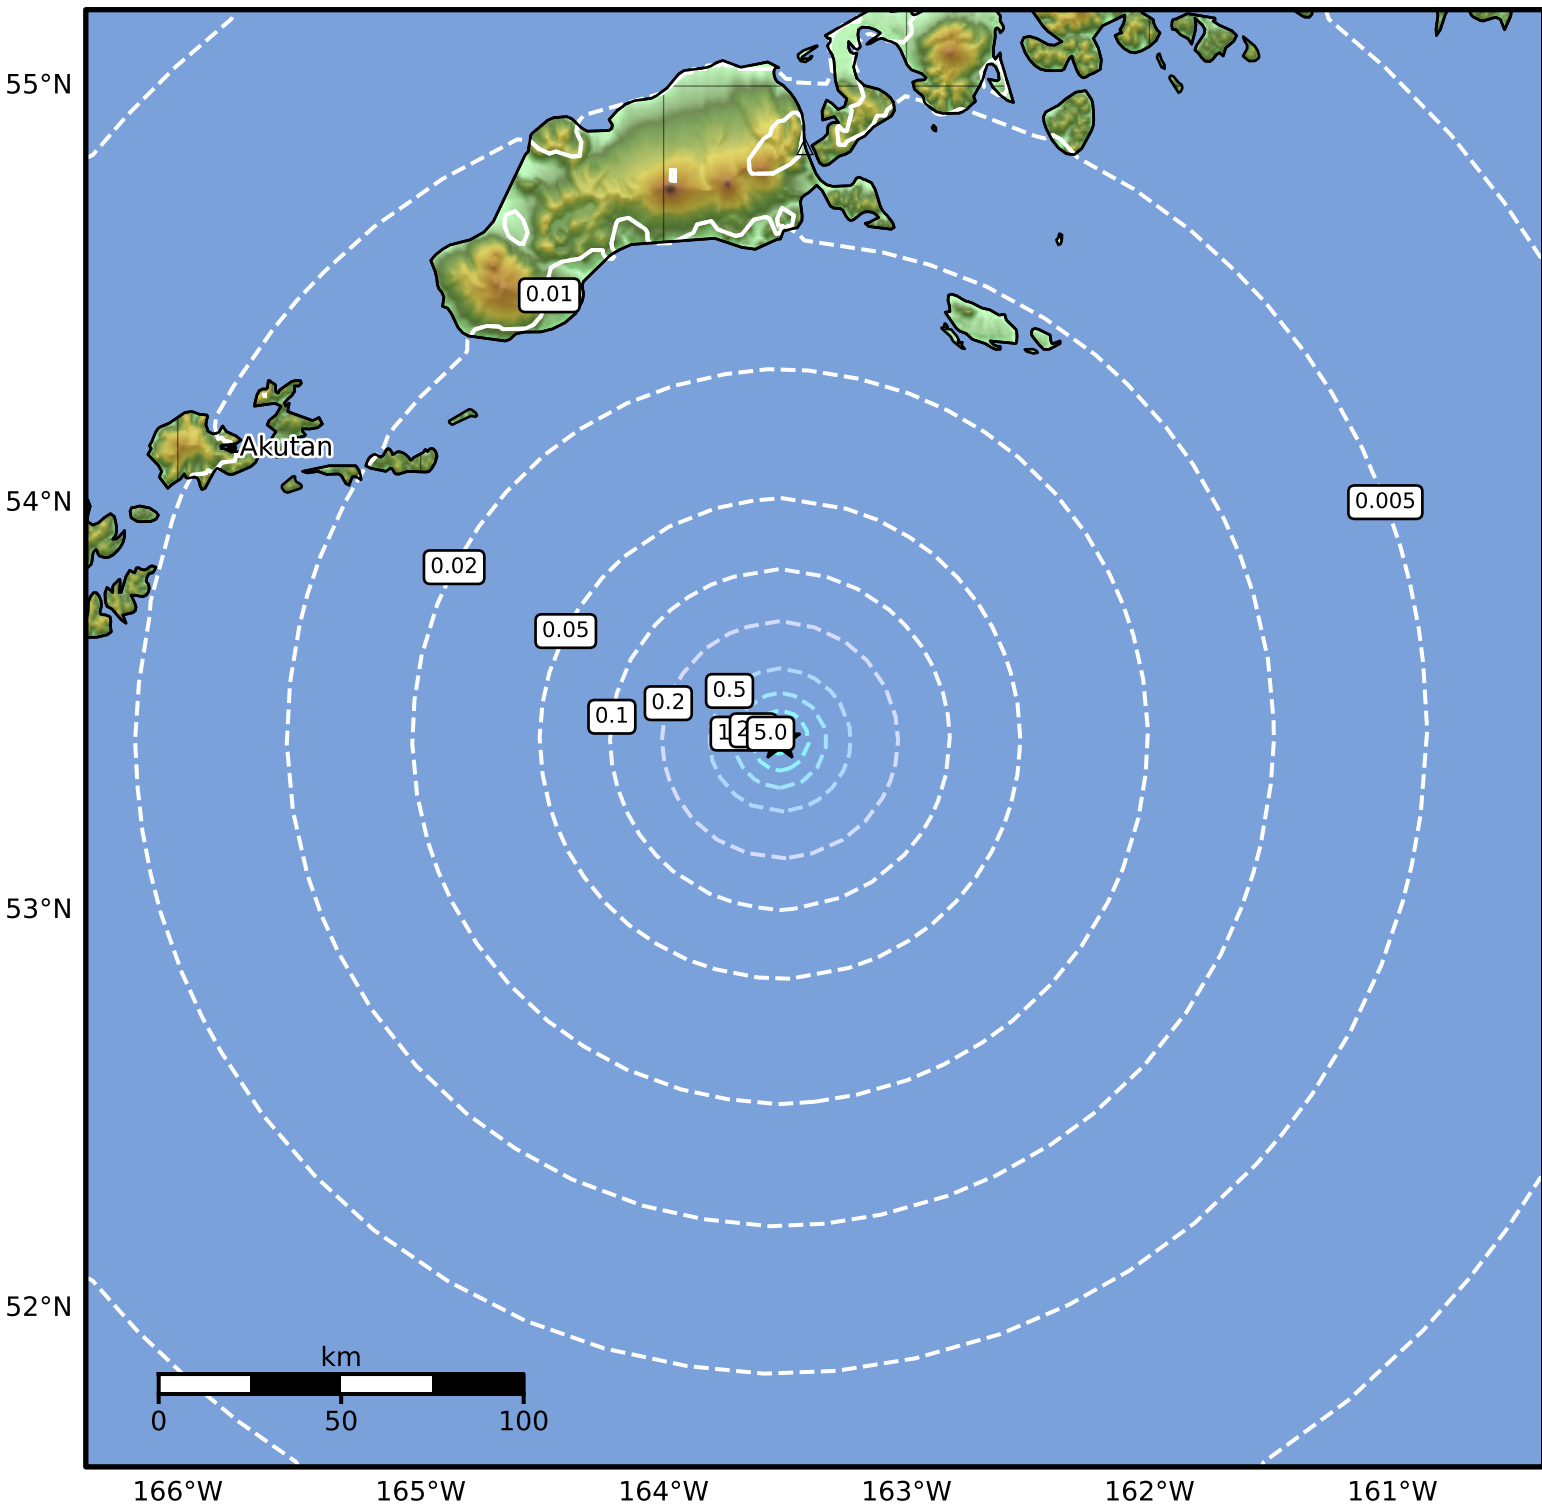

0.3 Second Peak Spectral Acceleration Map Alaska Earthquake Center  
 ShakeMap: 159 km (99 miles) S of False Pass  
 Jan 02, 2025 18:56:09 UTC M3.6 N53.42 W163.52 Depth: 0.0km ID:ak0253m4iqh

SA(0.3) (%g)	0.1	0.2	0.5	1	2	5	10	20	50	100	200
--------------	-----	-----	-----	---	---	---	----	----	----	-----	-----

Scale based on Worden et al. (2012)

Version 1: Processed 2025-01-02T19:00:11Z

△ Seismic Instrument ○ Reported Intensity

★ Epicenter