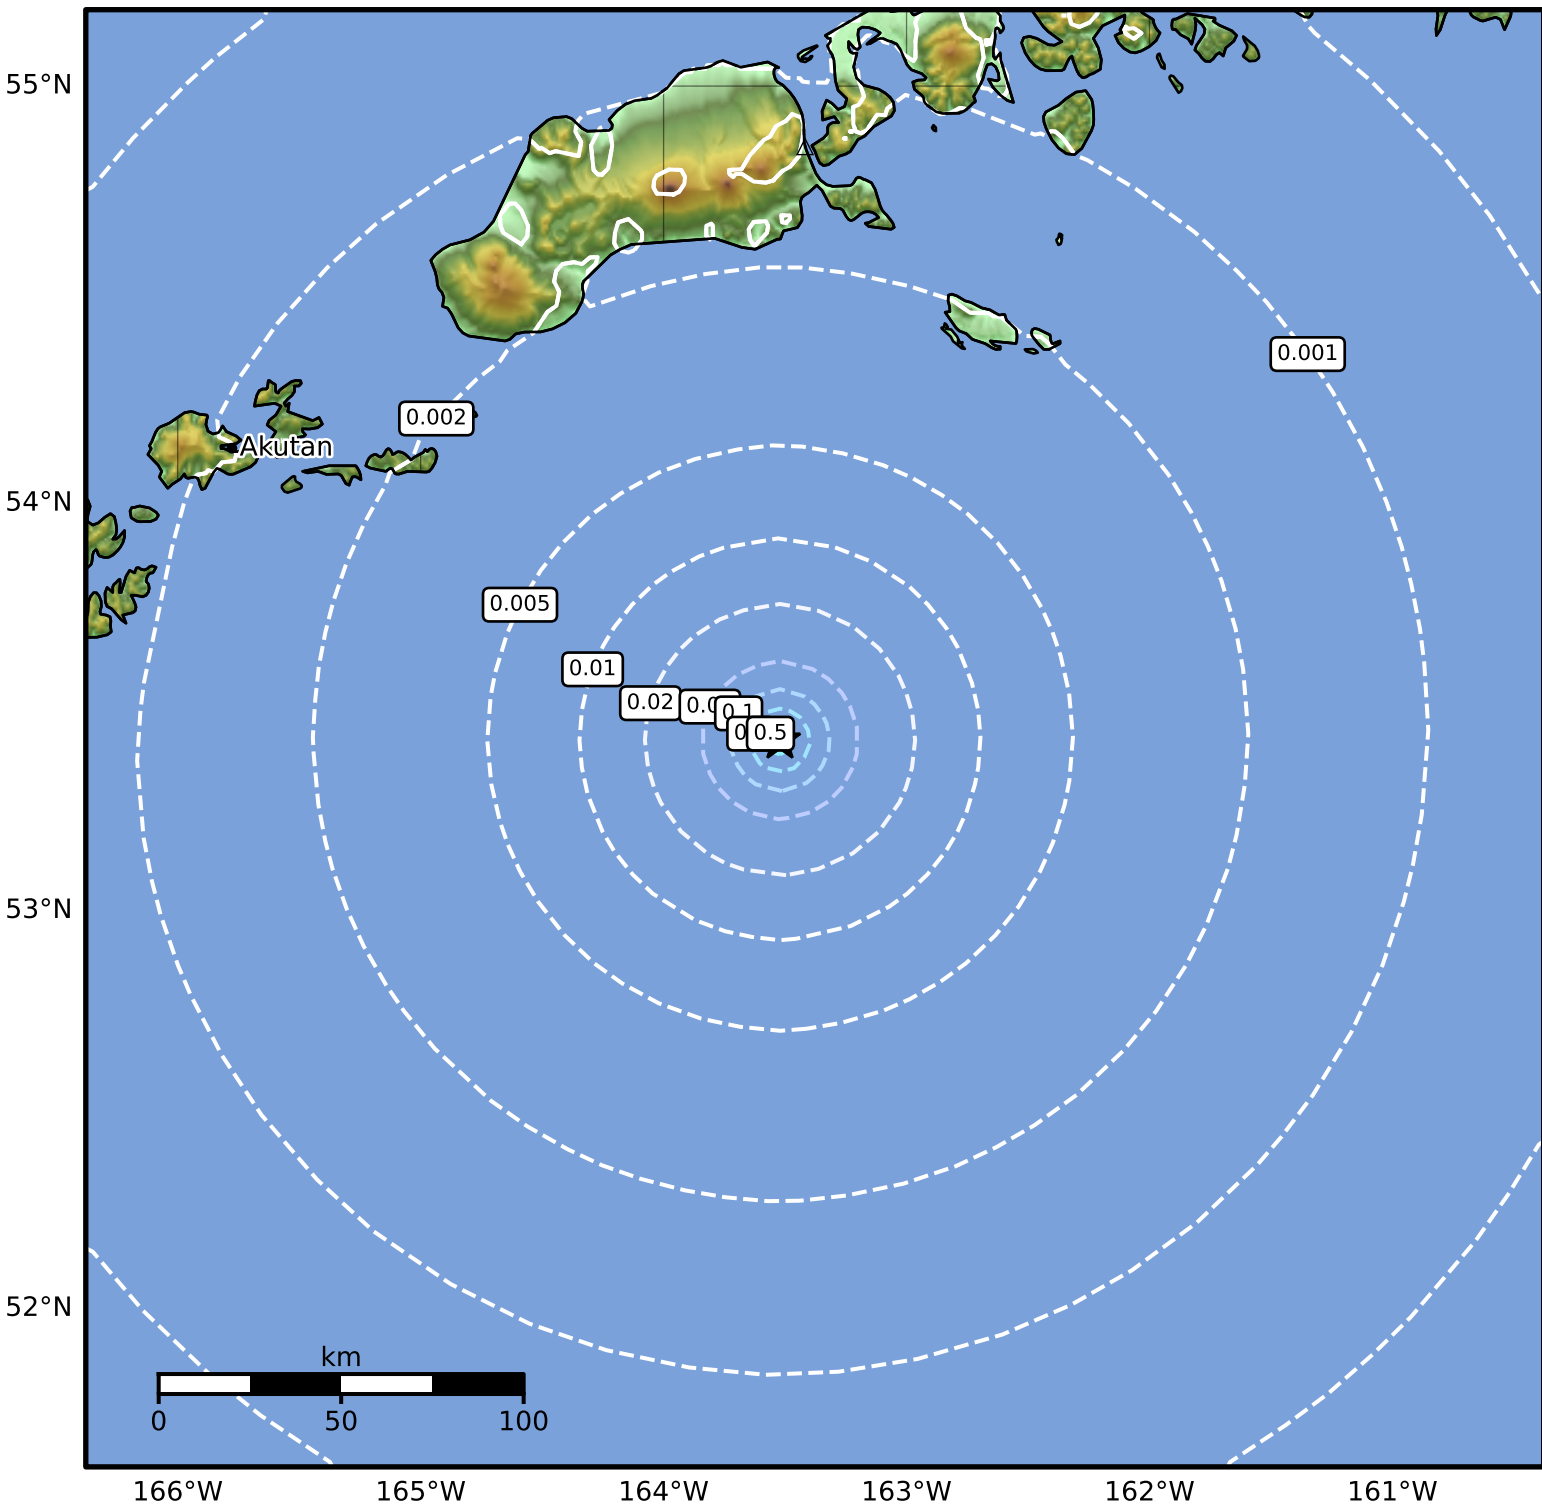

1.0 Second Peak Spectral Acceleration Map Alaska Earthquake Center
 ShakeMap: 159 km (99 miles) S of False Pass
 Jan 02, 2025 18:56:09 UTC M3.6 N53.42 W163.52 Depth: 0.0km ID:ak0253m4iqh

SA(1.0) (%g)	0.1	0.2	0.5	1	2	5	10	20	50	100	200
--------------	-----	-----	-----	---	---	---	----	----	----	-----	-----

Scale based on Worden et al. (2012)

Version 1: Processed 2025-01-02T19:00:11Z

△ Seismic Instrument ○ Reported Intensity

★ Epicenter