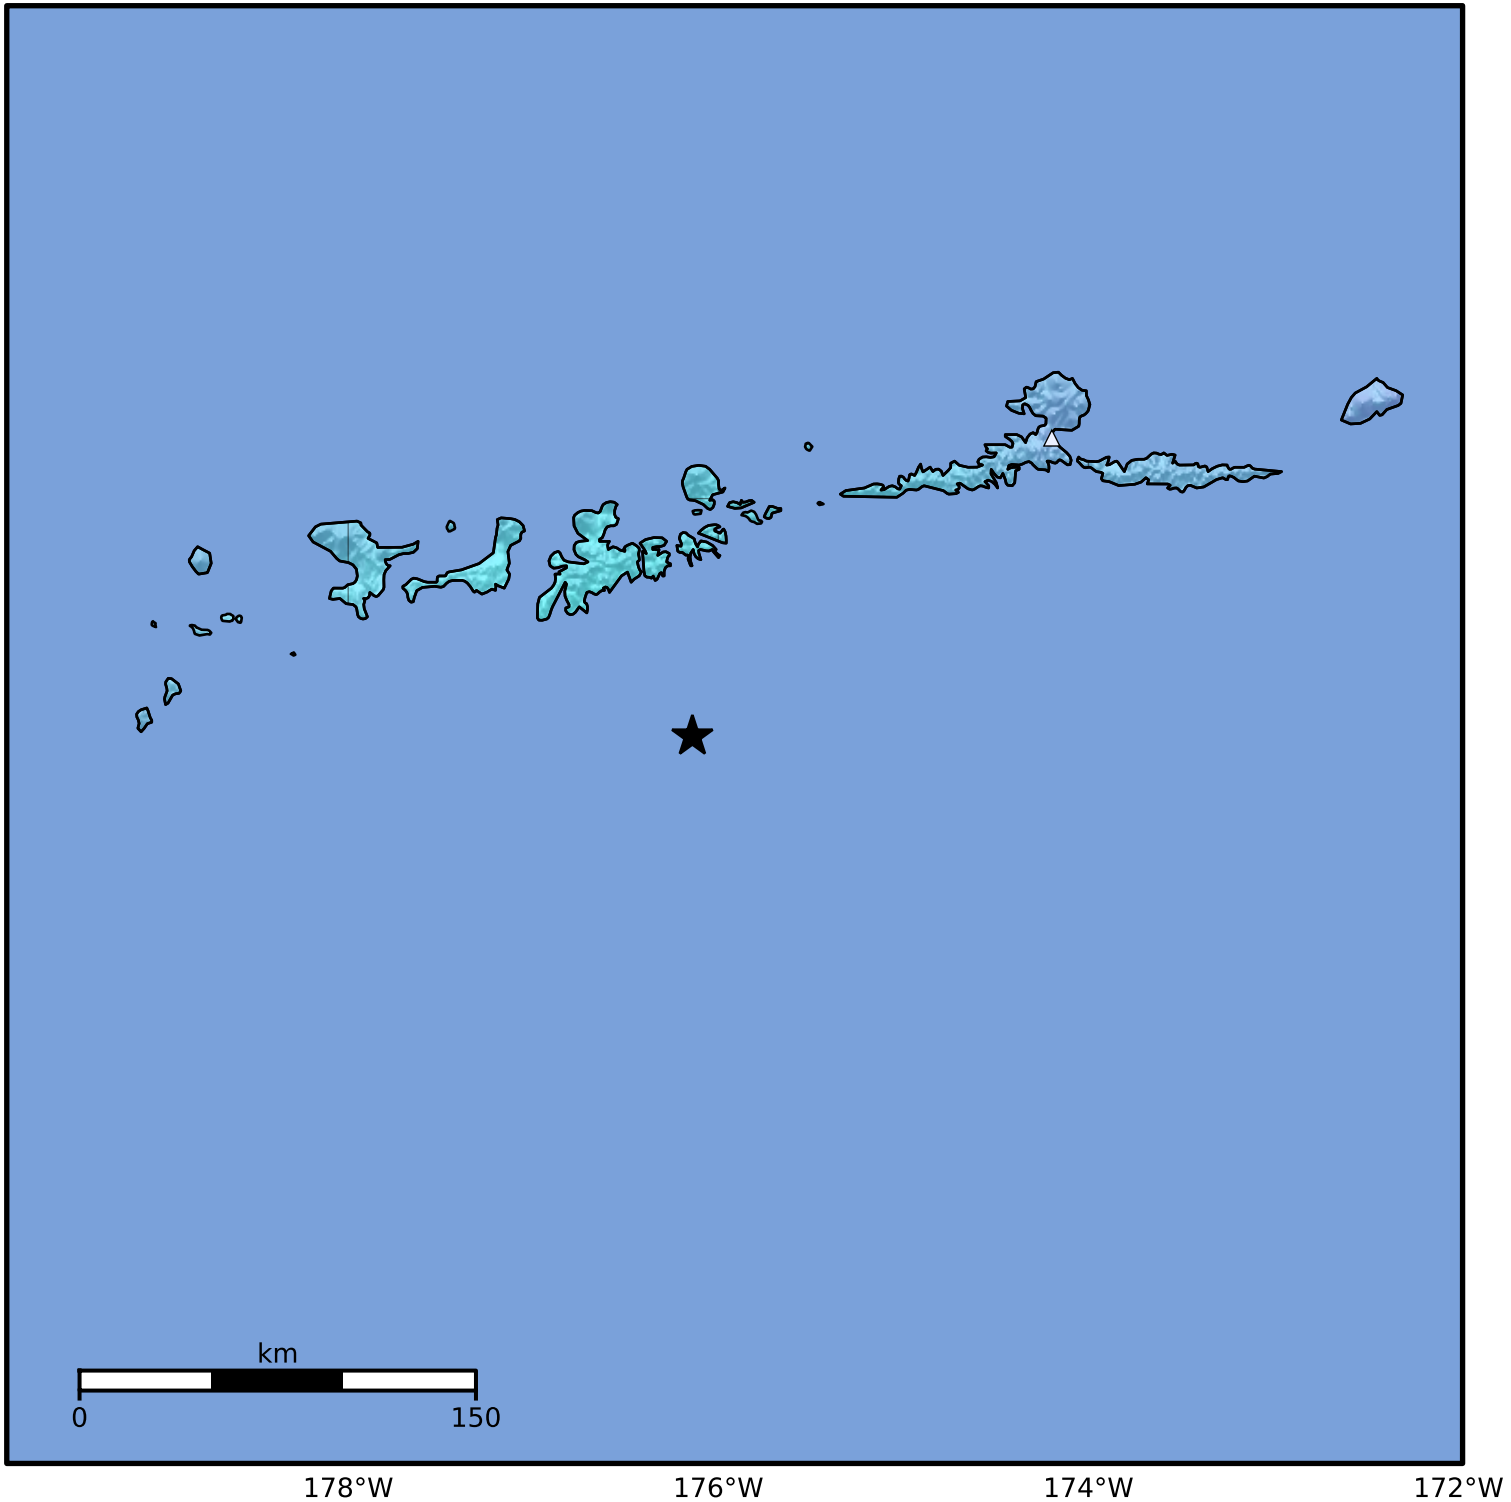

Macroseismic Intensity Map Alaska Earthquake Center
 ShakeMap: 83 km (52 miles) SSE of Adak
 Mar 20, 2025 04:28:54 UTC M5.6 N51.20 W176.14 Depth: 32.2km ID:ak0253mq09d9

SHAKING	Not felt	Weak	Light	Moderate	Strong	Very strong	Severe	Violent	Extreme
DAMAGE	None	None	None	Very light	Light	Moderate	Moderate/heavy	Heavy	Very heavy
PGA(%g)	<0.0464	0.297	2.76	6.2	11.5	21.5	40.1	74.7	>139
PGV(cm/s)	<0.0215	0.135	1.41	4.65	9.64	20	41.4	85.8	>178
INTENSITY	I	II-III	IV	V	VI	VII	VIII	IX	X+

Scale based on Worden et al. (2012) Version 2: Processed 2025-03-20T05:13:18Z
 △ Seismic Instrument ○ Reported Intensity ★ Epicenter